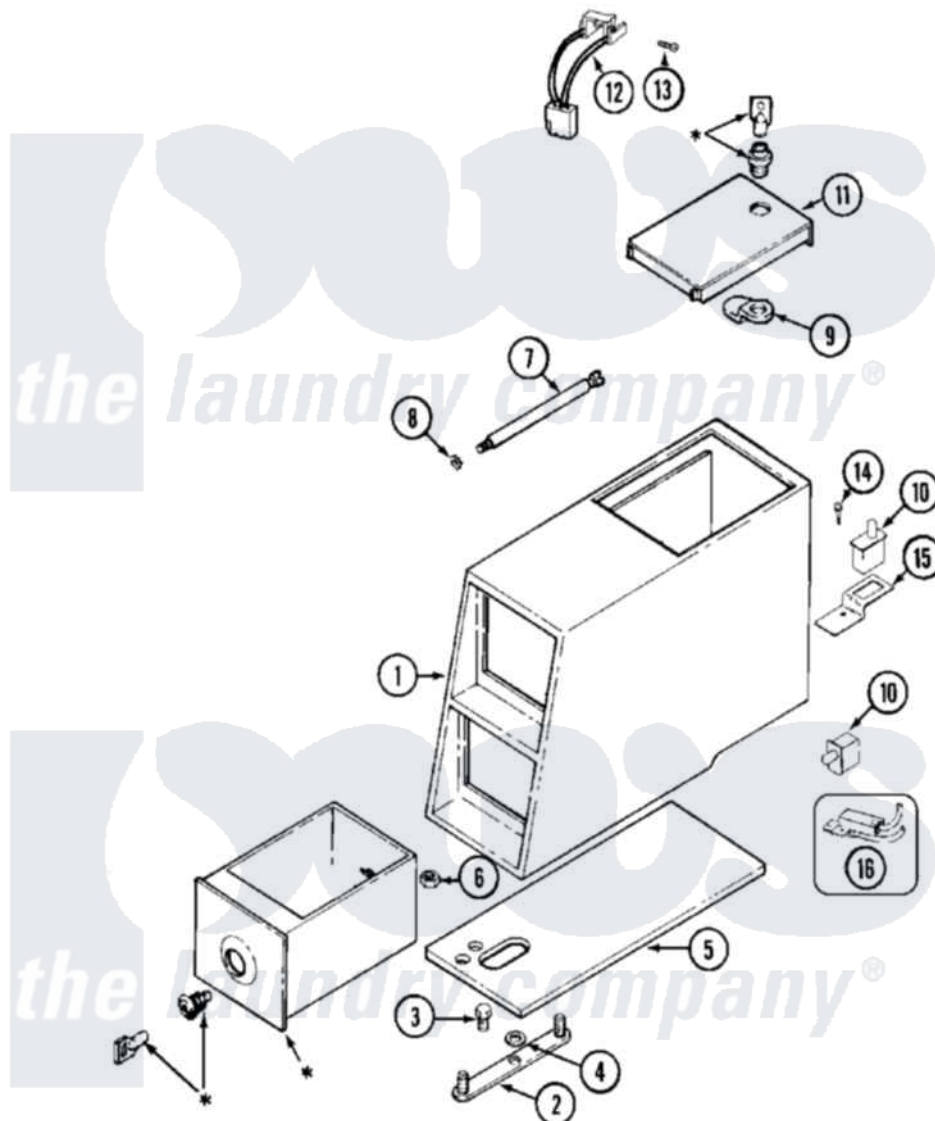

Maytag MDG21PDAGW 02 - CONTROL CENTER

* CONTACT YOUR COMMERCIAL LAUNDRY DISTRIBUTOR

Maytag [Commercial Maytag MDG21PDAGW Dryer Parts](#) Parts Diagram 02 - CONTROL CENTER

[Click on the part number to view part](#)

Item	Original Part Number	Replaced By	Status	Part Description
001	212276	W10116760		Screw
"	22002480			Vault, Coin PD Coin Drop Supplied By Dist.
002	22001810		Not Available	STRAP, MOUNTING
003	22002925	3370225		Screw
004	22002350	910309		Washer, Mounting Strap
005	22002072			Gasket, Control Center
006	Y052740	62739		Nut, Lock
007	213035			Bolt, Locking
008	910181			Lockwasher, Terminal Block
009	22003677			Nut, Locking Cam
010	22002536			Switch, Sensor
011	22003679			Timer Access Door Assembly
012	22001965			Optic Switch Assembly
013	314665			Screw, Switch Assembly
014	212276	W10116760		Screw
015	22001404			Bracket, Service Switch