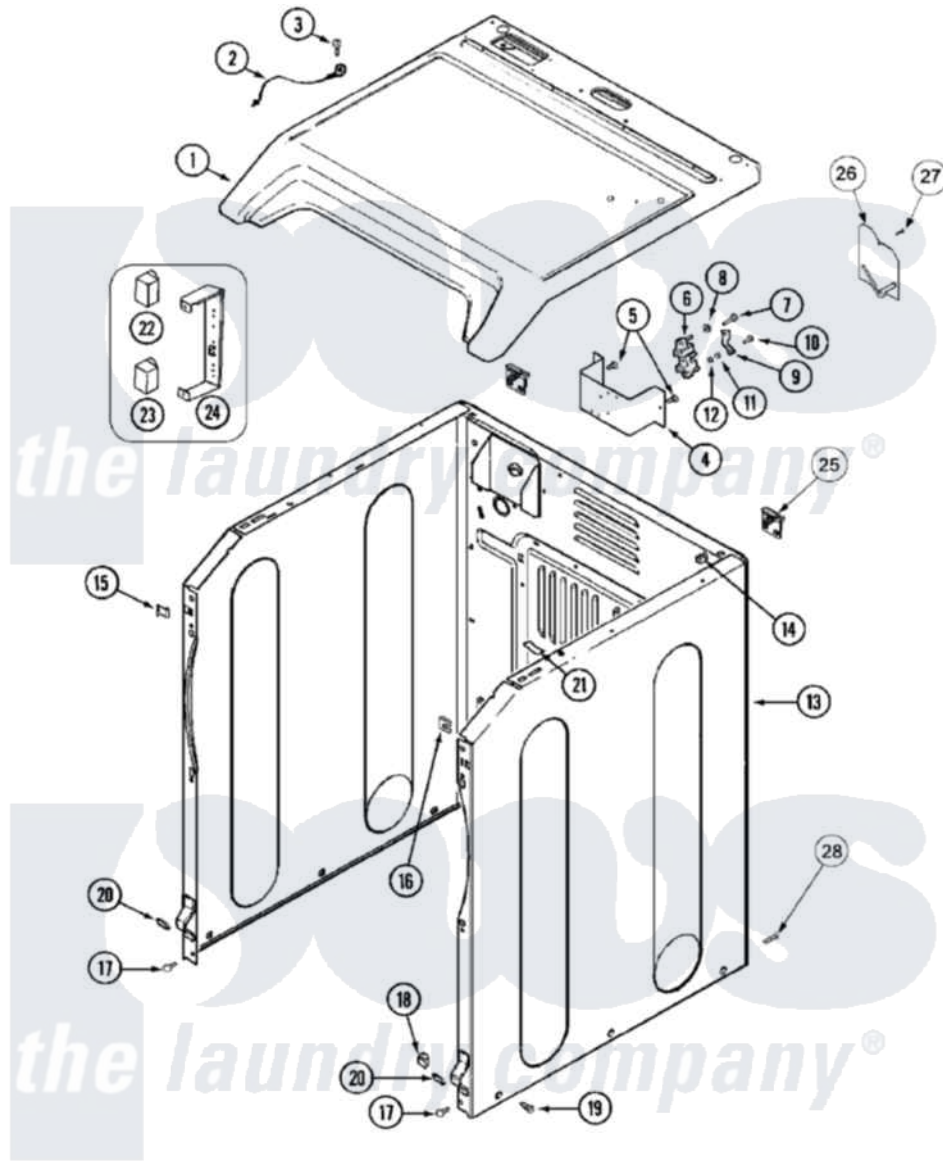

# Maytag MDG21PDAGW 03 - CABINET FRONT

Maytag [Commercial Maytag MDG21PDAGW Dryer Parts](#) Parts Diagram 03 - CABINET FRONT  
 Click on the part number to view part

Item	Original Part Number	Replaced By	Status	Part Description
001	33002704	<a href="#">33002629</a>		Cover, Top
002	<a href="#">205810</a>			Wire, Ground
003	<a href="#">211252</a>			Screw, Ground Wire
004	NLA		Not Available	BRACKET, TERMINAL BLOCK---NA
005	<a href="#">22001995</a>			Screw Note: Screw, Tumbler Front And Shroud
006	<a href="#">33002106</a>			Shield, Terminal Block
"	<a href="#">33002259</a>			Block, Terminal
007	<a href="#">Y312209</a>	<a href="#">W10001200</a>		Screw
008	<a href="#">Y311270</a>			Washer, Terminal Block
009	<a href="#">Y312184</a>			Strap, Grounding
010	NLA		Not Available	SCREW---NA
011	<a href="#">311484</a>	<a href="#">112432</a>		Nut
012	<a href="#">33002388</a>			Washer
013	<a href="#">22003639</a>			Cabinet Assembly
014	<a href="#">33002194</a>			Nut, Speed

015	<a href="#">22002049</a>		Clip Note: Clip, Front Panel
016	213280	<a href="#">204439</a>	Screw And Fstner Assembly
017	<a href="#">22001995</a>		Screw Note: Screw, Tumbler Front And Shroud
018	<a href="#">22003298</a>		Retainer, Wire
019	<a href="#">213007</a>		Xfor Cabinet See Cabinet, Back
020	<a href="#">22002239</a>		Clip, Front Panel
021	<a href="#">33001836</a>		Strap, Top Cover Support
022	206824	<a href="#">W10133335</a>	Relay, Motor
023	22001078	<a href="#">3177991</a>	Screw
"	<a href="#">306398</a>		Relay, Heater
024	<a href="#">314627</a>		Bracket, Relays
"	Y251119	<a href="#">3177991</a>	Screw
025	22003367	<a href="#">22004095</a>	Hinge, Plastic
026	<a href="#">33001795</a>		Cover, Terminal Block
027	<a href="#">22001995</a>		Screw Note: Screw, Tumbler Front And Shroud
028	<a href="#">22001995</a>		Screw Note: Screw, Tumbler Front And Shroud
029	<a href="#">216183</a>		Grommet, Cord Export
"	<a href="#">22003540</a>		Cord, Power
"	22003705	Not Available	ADAPTER, CORD EXPORT