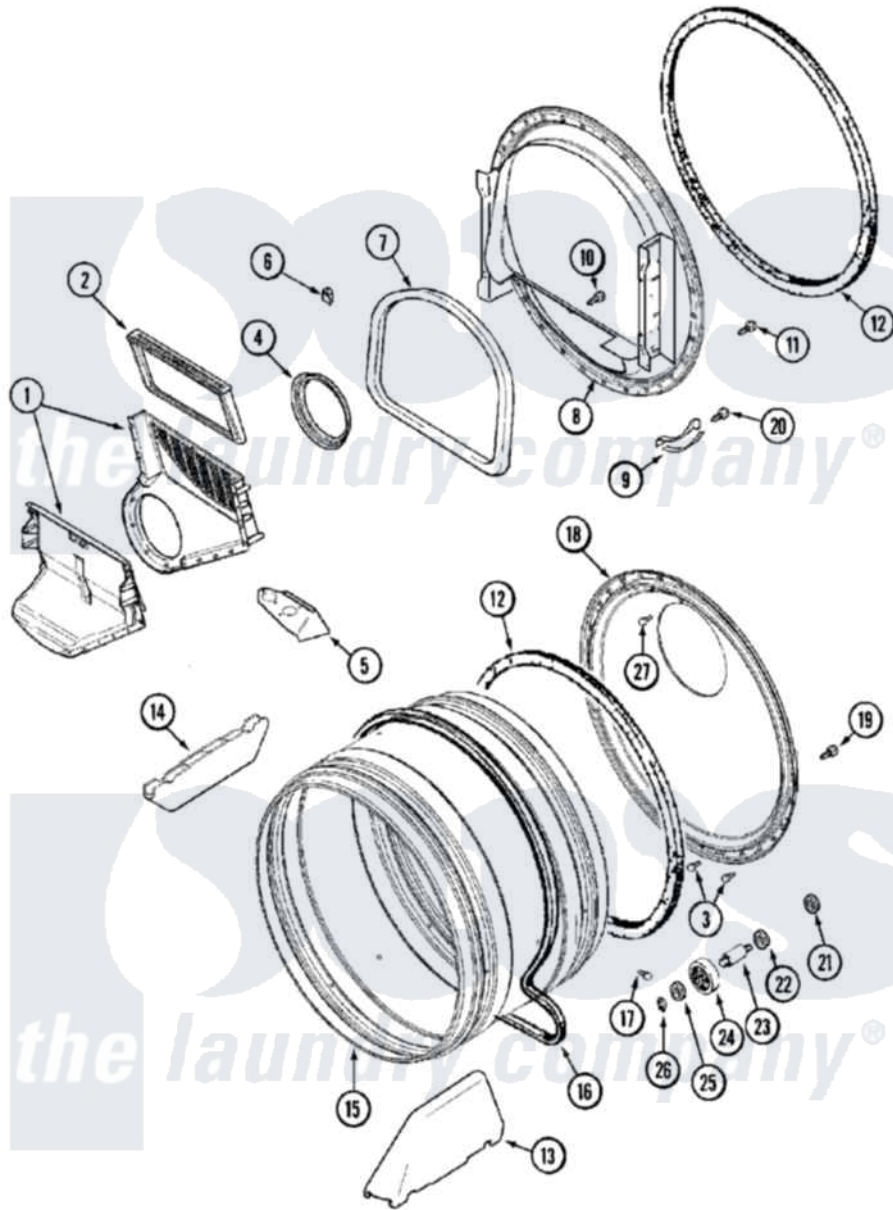

Maytag MDG21PDAGW 05 - TUMBLER

Maytag [Commercial Maytag MDG21PDAGW Dryer Parts](#) Parts Diagram 05 - TUMBLER
 Click on the part number to view part

Item	Original Part Number	Replaced By	Status	Part Description
001	33001799			Outlet Duct Assembly Note: Outlet Duct Assembly
002	33001804	33002790		Lint Filter
003	22002925	3370225		Screw
004	33002560			Seal, Blower
005	33001837			Cover, Thermostat
006	Y310376			Clip, Door Switch Harness
007	33002094			Seal, Door
008	33001802			Front, Tumbler
009	306508			Tumbler Bearing Kit ----W
010	NLA		Not Available	SCREW---NA
011	33001855	33002917		Screw, No.10-16
012	33001807			Seal, Tumbler
013	33001756	33002032		Baffle
014	33001755			Baffle
015	33001794	33001889		Tumbler
016	33002535			V-Belt

017	33001788	33002973	Screw, No.9-15 X 1.00 Hx WS
018	33001801		Back, Tumbler
019	33002190		SCrew, C BraCe, BraCket, Cabinet
020	210720		Rivet, Bearing To Tumbler Fmt
021	33001443		Nut, Hex
022	312535		Washer, Vault Mounting Brk.
023	Y312948	6-3129480	Shaft- Tumbler
024	12001541		Drum Roller/Washer Assembly--W
025	312535		Washer, Vault Mounting Brk.
026	410233	9703438	Ring-Retrn
027	210932		Screw, No.8 X 9/16 Ctsk Note: Screw, Inlet Duct