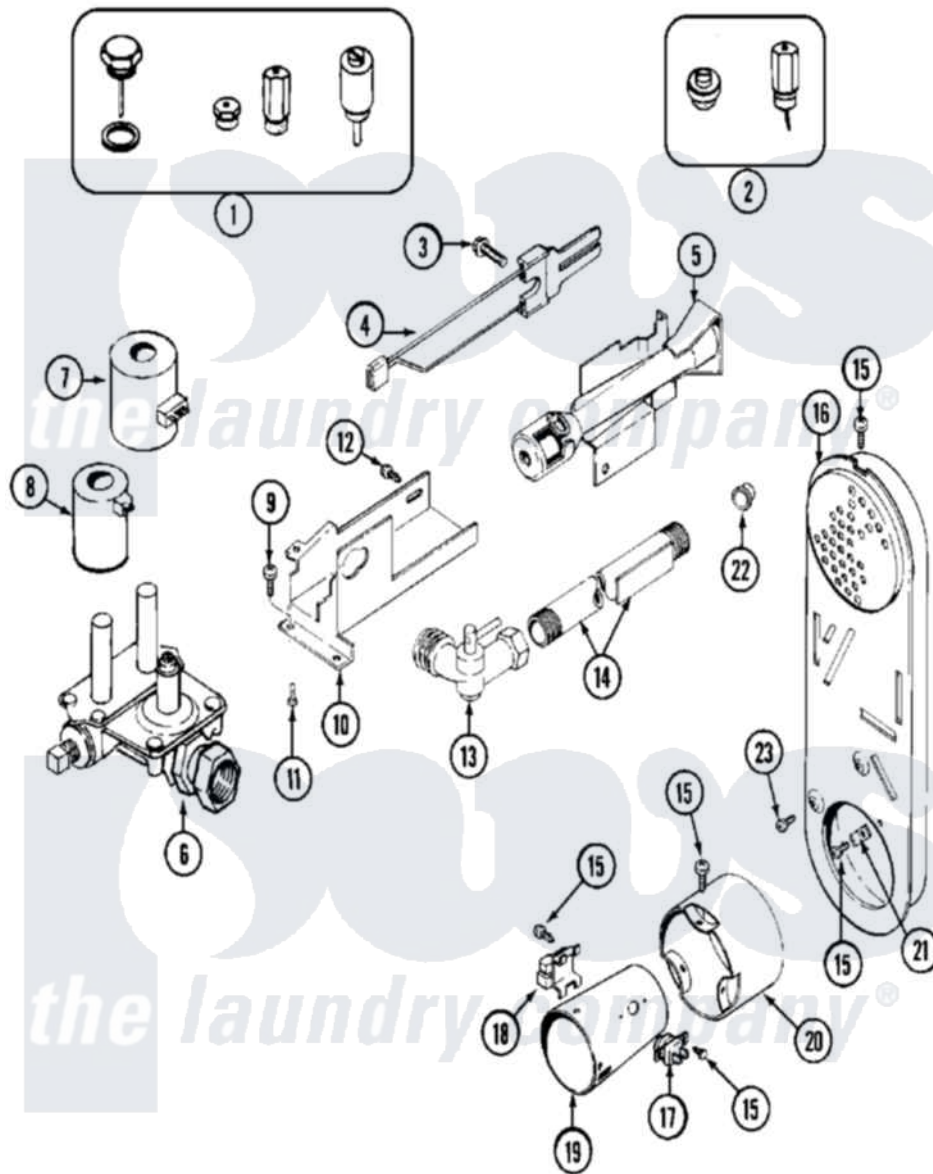

Maytag MDG21PDAGW 06 - GAS HEATER

Maytag [Commercial Maytag MDG21PDAGW Dryer Parts](#) Parts Diagram 06 - GAS HEATER
 Click on the part number to view part

Item	Original Part Number	Replaced By	Status	Part Description
001	Y308378	W10402145		LP Gas Con
002	Y308377		Not Available	CONVERSION KIT (LP TO NATURAL)
003	304971			Screw Note: Screw, Igniter
004	304970	4391996		Ignitor
"	33002789			Igniter Assembly
005	33002706	33002793		Burner Assembly
"	33002793			Burner Assembly
006	307927			Valve, Gas
007	33002707	Y307931		Coil, Holding And Booster
008	33002708	307930		Coil, Secondary
009	314082	90767		Screw, 8A X 3/8 HeX Washer Head Tapping
010	33002710			Bracket, Gas Control
011	314082	90767		Screw, 8A X 3/8 HeX Washer Head Tapping
012	22001995			Screw Note: Screw, Tumbler Front And Shroud

013	33001842	3406051	Elbow Union Assembly
014	33001810	Not Available	DUCT ASSY., INLET (GAS) NOTE: INLET DUCT ASSEMBLY
015	33002046	693995	Screw, Hex Head
016	33001810	Not Available	DUCT ASSY., INLET (GAS) NOTE: INLET DUCT ASSEMBLY
017	303395		Thermostat, Hi-Limit
018	Y303377	338906	Radiant, Sensor
019	33001946		Cone Assembly, Combustion
020	33001946		Cone Assembly, Combustion
021	Y312890		Retainer, Heater Chamber
022	33001693		Cap, Gas Pipe
023	22002925	3370225	Screw