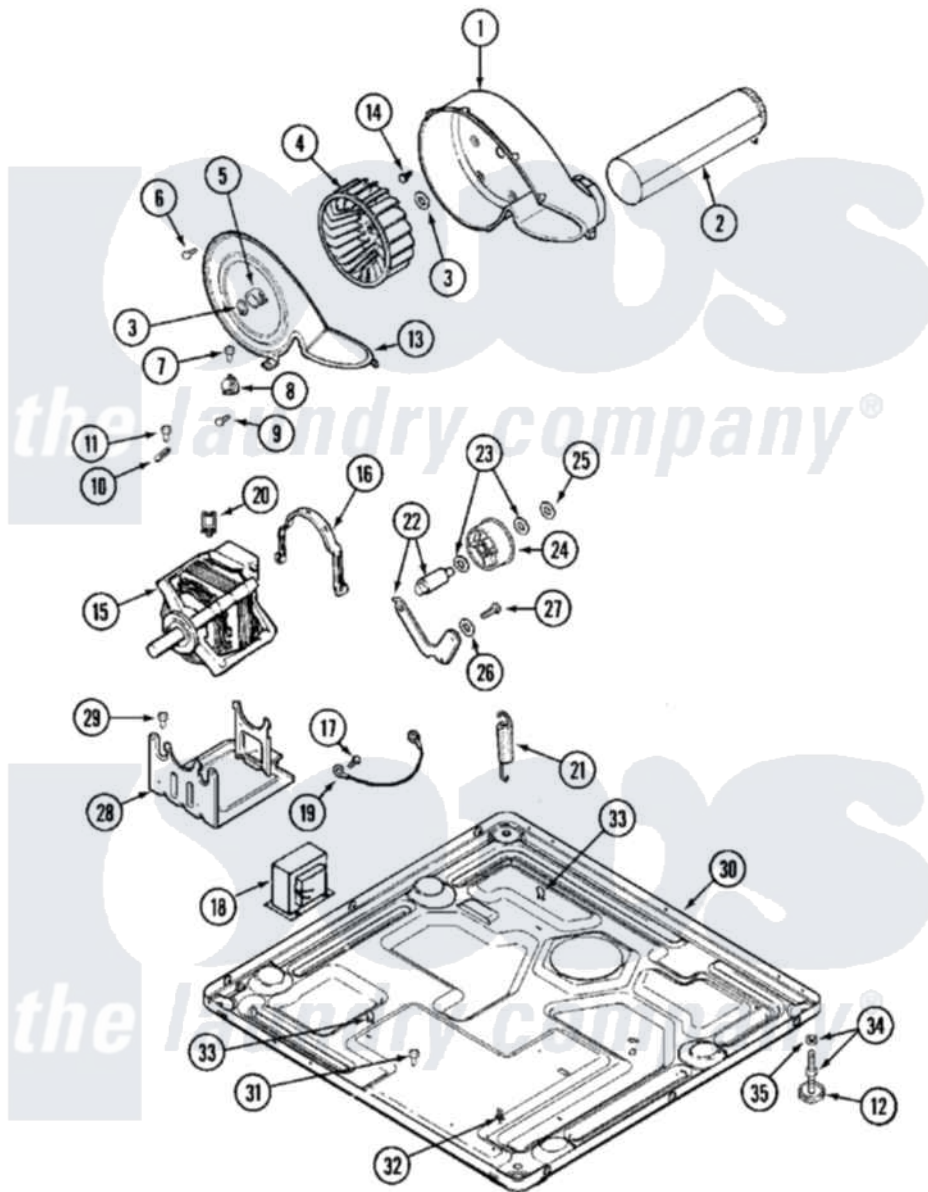

Maytag MDG21PDAGW 07 - MOTOR DRIVE

Maytag Commercial Maytag MDG21PDAGW Dryer Parts Parts Diagram 07 - MOTOR DRIVE
 Click on the part number to view part

Item	Original Part Number	Replaced By	Status	Part Description
001	33001789			Housing, Blower
002	22001995			Screw Note: Screw, Tumbler Front And Shroud
"	33001800			Duct Assembly, Exhaust
003	410233	9703438		Ring-Retrn
004	33001790			Wheel, Blower
"	33002797			Wheel, Blower
005	312967			Clamp, Blower Housing
006	33001855	33002917		Screw, No.10-16
007	Y313561			Screw----NA
008	303392			Thermostat, Cycling
"	Y303391	33303391		Thermostat, Cycling
009	22002925	3370225		Screw
010	33001762			Fuse, Thermal
011	NLA		Not Available	SCREW
012	Y314137			Foot, Rubber
013	33002711			Cover, Blower Housing

014	Y310632	1163839	Screw
015	33002479	W10197708	Motor-Drve
"	33002796	W10197708	Motor-Drve
016	33002221	Y015825	Clip, Motor To Motor Support
017	Y312209	W10001200	Screw
018	33001821		Transformer
"	33002046	693995	Screw, Hex Head
019	901220		Ground Wire
020	33002073	Y310376	Clip, Door Switch Harness
021	33002460	33002459	Assembly, Spring And Plug
"	33002461		Plug For Spring
022	33001840	6-3705180	Idler Arm
023	Y312527		Washer, Idler Shaft
024	33001783	6-3700340	BearIng- I
025	312958	354987	Ring, Retaining
026	315772		Sleeve, Idler Arm
027	Y014874		Screw, Idler Arm And Sleeve
028	Y313561		Screw----NA
"	33002466	33002817	Motor Support, Offset
029	Y313561		Screw----NA
030	NLA	Not Available	BASE, (LWR)----NA
031	22001078	3177991	Screw
032	22003298		Retainer, Wire
033	410490		Spring, Retainer Wire Harness
034	Y305086		Adjustable Leg And Nut
035	Y052740	62739	Nut, Lock