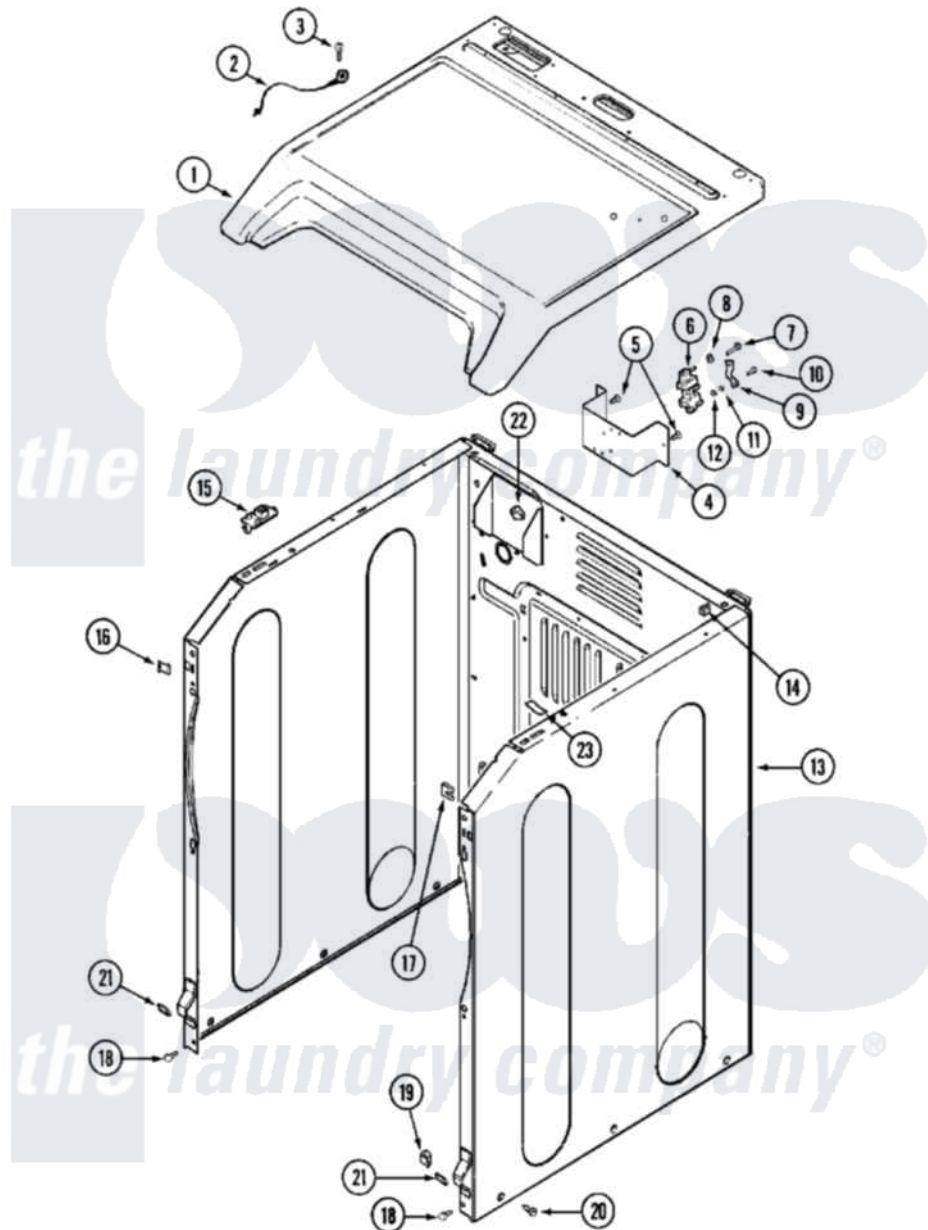

Maytag MDG21PDAWW 03 - CABINET-FRONT

Maytag [Commercial Maytag MDG21PDAWW Dryer Parts](#) Parts Diagram 03 - CABINET-FRONT
 Click on the part number to view part

Item	Original Part Number	Replaced By	Status	Part Description
001	33002629			Cover, Top
002	22001959			Wire, Ground
003	210186	3370225		Screw
004	NLA		Not Available	BRACKET, TERMINAL BLOCK---NA
005	22001995			Screw Note: Screw, Tumbler Front And Shroud
006	33001244			Block, Terminal
007	Y312209	W10001200		Screw
008	Y311270			Washer, Terminal Block
009	Y312184			Strap, Grounding
010	NLA		Not Available	SCREW, GROUND STRAP
011	311484	112432		Nut
012	311093			Washer, Terminal Connection
013	NLA		Not Available	CABINET ASSY (WHT-AS PK)
014	310933	33002194		Nut, Speed

015	33001757	33002891	Pin, Locator
016	22002049		Clip Note: Clip, Front Panel
017	213280	204439	Screw And Fstner Assembly
018	22001995		Screw Note: Screw, Tumbler Front And Shroud
019	22003298		Retainer, Wire
020	22003409	213007	Xfor Cabinet See Cabinet, Back
021	22002239		Clip, Front Panel
022	Y310376		Clip, Door Switch Harness
023	33001836		Strap, Top Cover Support