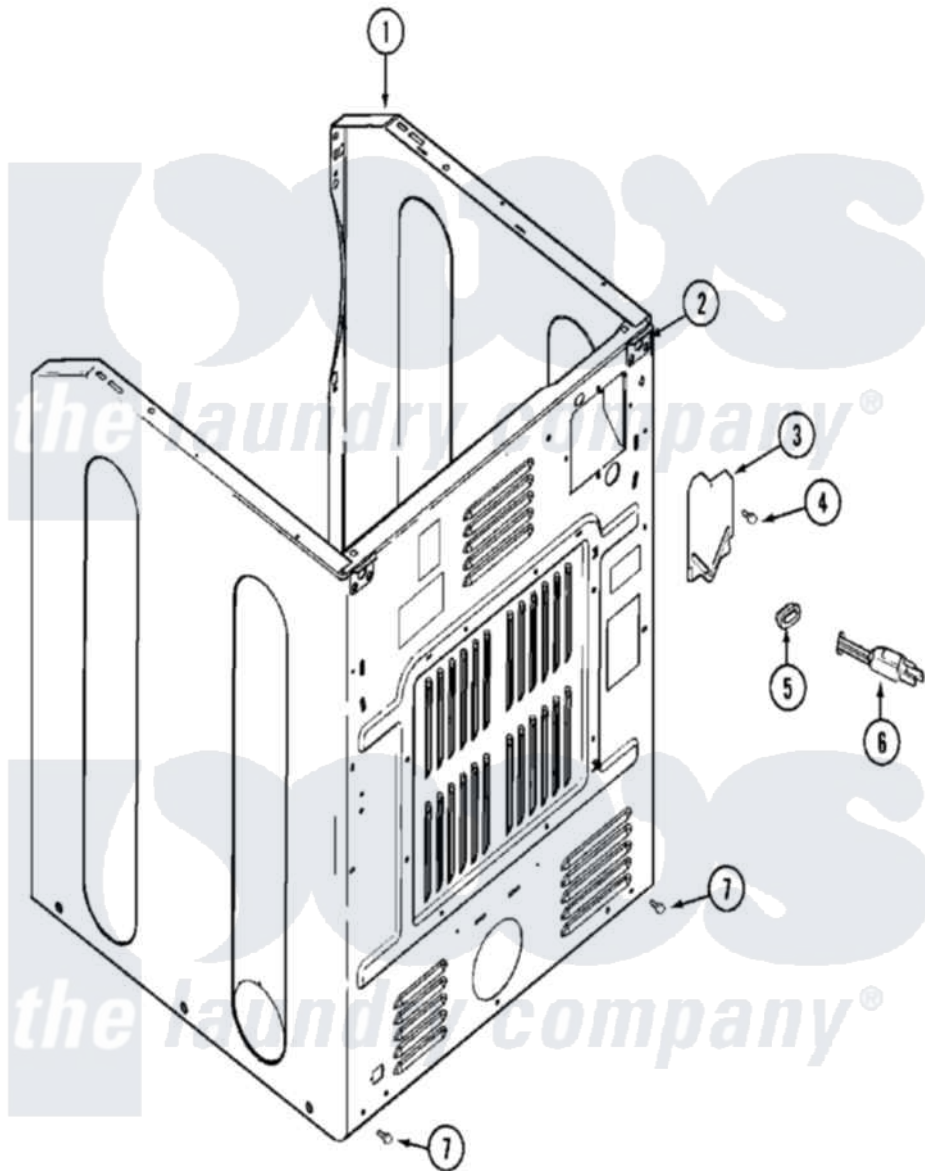

Maytag MDG21PDAWW 05 - CABINET-REAR

Maytag [Commercial Maytag MDG21PDAWW Dryer Parts](#) Parts Diagram 05 - CABINET-REAR
 Click on the part number to view part

Item	Original Part Number	Replaced By	Status	Part Description
001	NLA		Not Available	CABINET ASSY (WHT-AS PK)
002	22001995			Screw Note: Screw, Tumbler Front And Shroud
"	22003367	22004095		Hinge, Plastic
003	33001795			Cover, Terminal Block
004	22001995			Screw Note: Screw, Tumbler Front And Shroud
005	211881			Grommet, Cord Part Not Used-Gas Models Only
006	208784	22003062		Cord, Power
007	22001995			Screw Note: Screw, Tumbler Front And Shroud