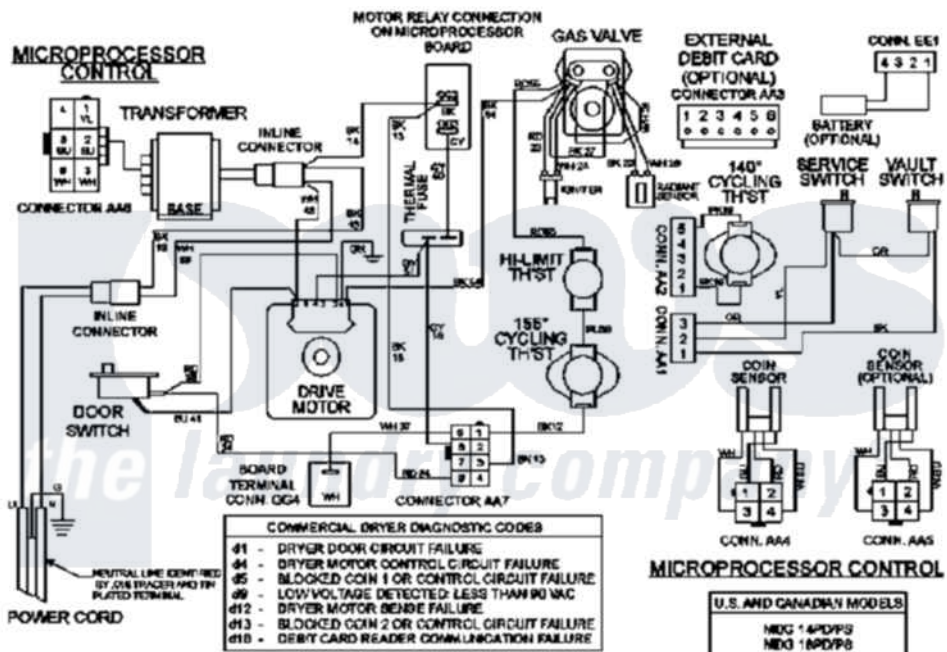

# Maytag MDG21PDAWW 09 - WIRING INFORMATION

Maytag [Commercial Maytag MDG21PDAWW Dryer Parts](#) Parts Diagram 09 - WIRING INFORMATION  
 Click on the part number to view part

Item	Original Part Number	Replaced By	Status	Part Description
001	NLA		Not Available	WIRING INFORMATION