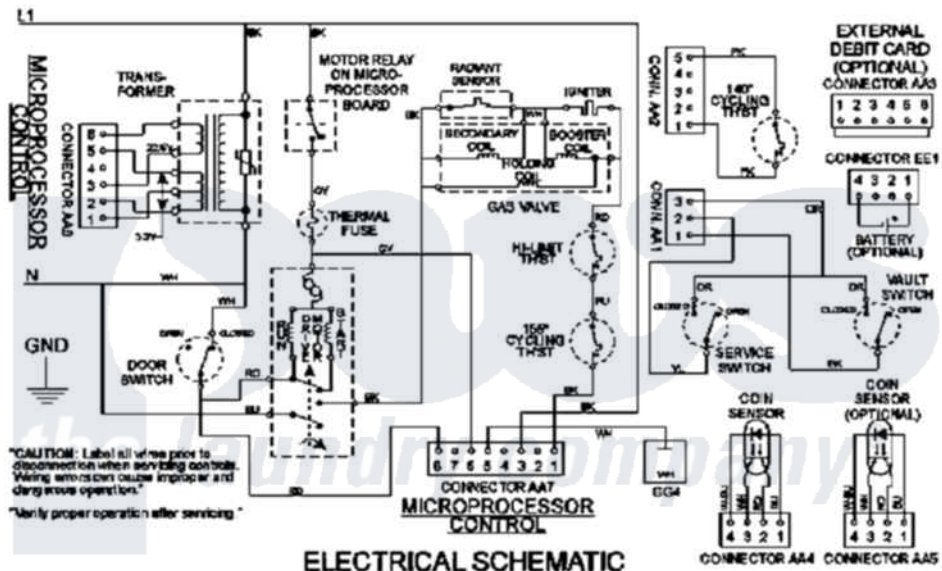

# Maytag MDG21PDAWW 09 - WIRING INFORMATION

Maytag [Commercial Maytag MDG21PDAWW Dryer Parts](#) Parts Diagram 09 - WIRING INFORMATION  
 Click on the part number to view part

Item	Original Part Number	Replaced By	Status	Part Description
001	NLA		Not Available	WIRING INFORMATION