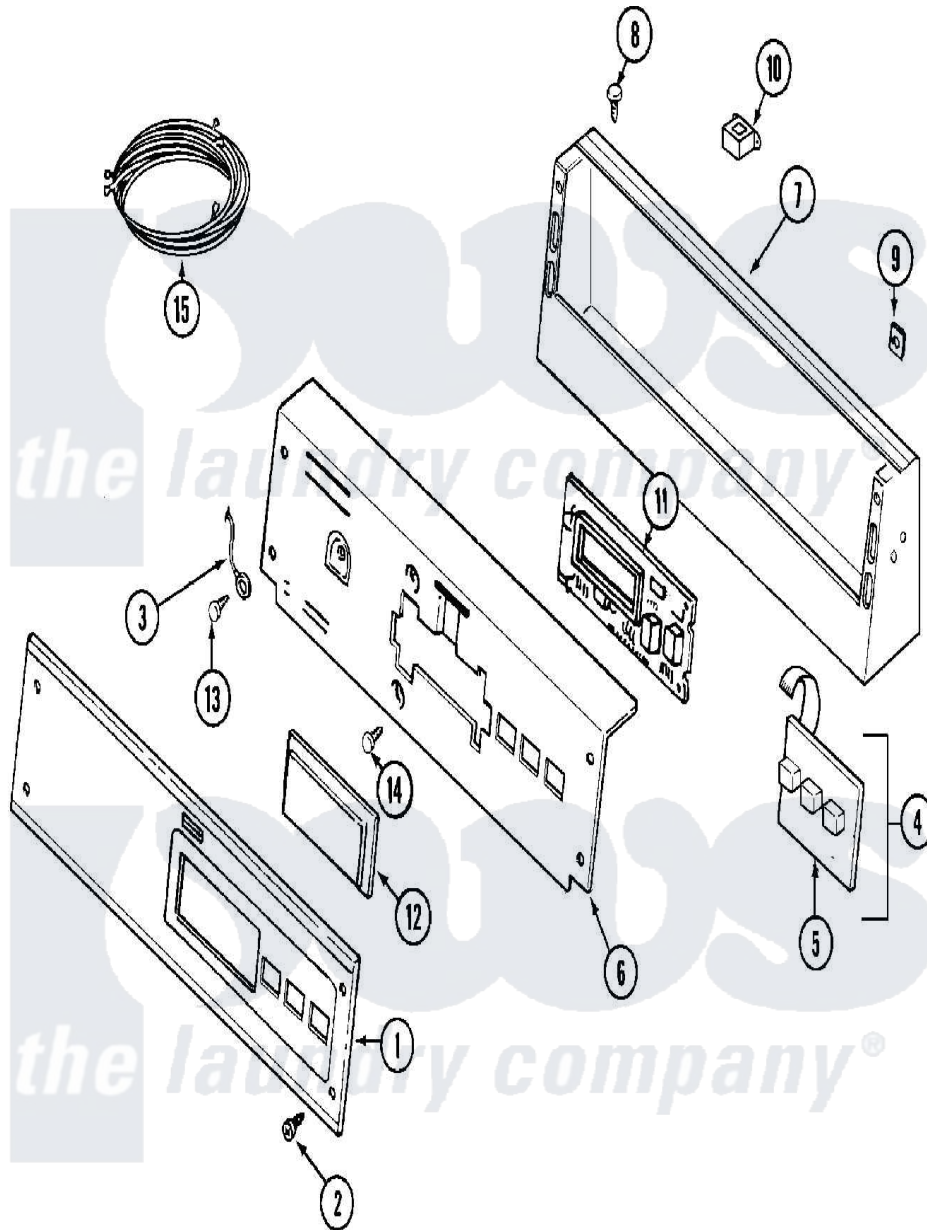

Maytag MDG21PDDGW 01 - CONTROL PANEL

Maytag [Commercial Maytag MDG21PDDGW Dryer Parts](#) Parts Diagram 01 - CONTROL PANEL
 Click on the part number to view part

Item	Original Part Number	Replaced By	Status	Part Description
001	33002941			Facia - Pd/Ps
002	215506			Screw, Control Panel Overlay
003	22001959			Wire, Ground
004	215527	W10140652		Screw, 6-20 X 1/2
"	33002165			Backup Plate W/Switch Assembly
005	33002863	W10131113		Push Button
006	22002954			Deflector, Water
"	33002519			Bracket, Back
007	22003089			Console
"	33002501			Filter, EMI
008	22001996	3370225		Screw
009	215003			Fastener, Panel And Bracket
010	22002139			Transformer
"	22002925	3370225		Screw
011	33001204			Stand-Off, Ccontrol Board
"	33002358	W10130081		Control Board

012	22001962	W10131114	Cover, Display
013	211252		Screw, Ground Wire
014	215526		Screw, Circuit Board
015	33001953		Wire Harness, Main
"	33001973		Wire Harness, Main
016	33002712	Not Available	MANUAL, OWNERS