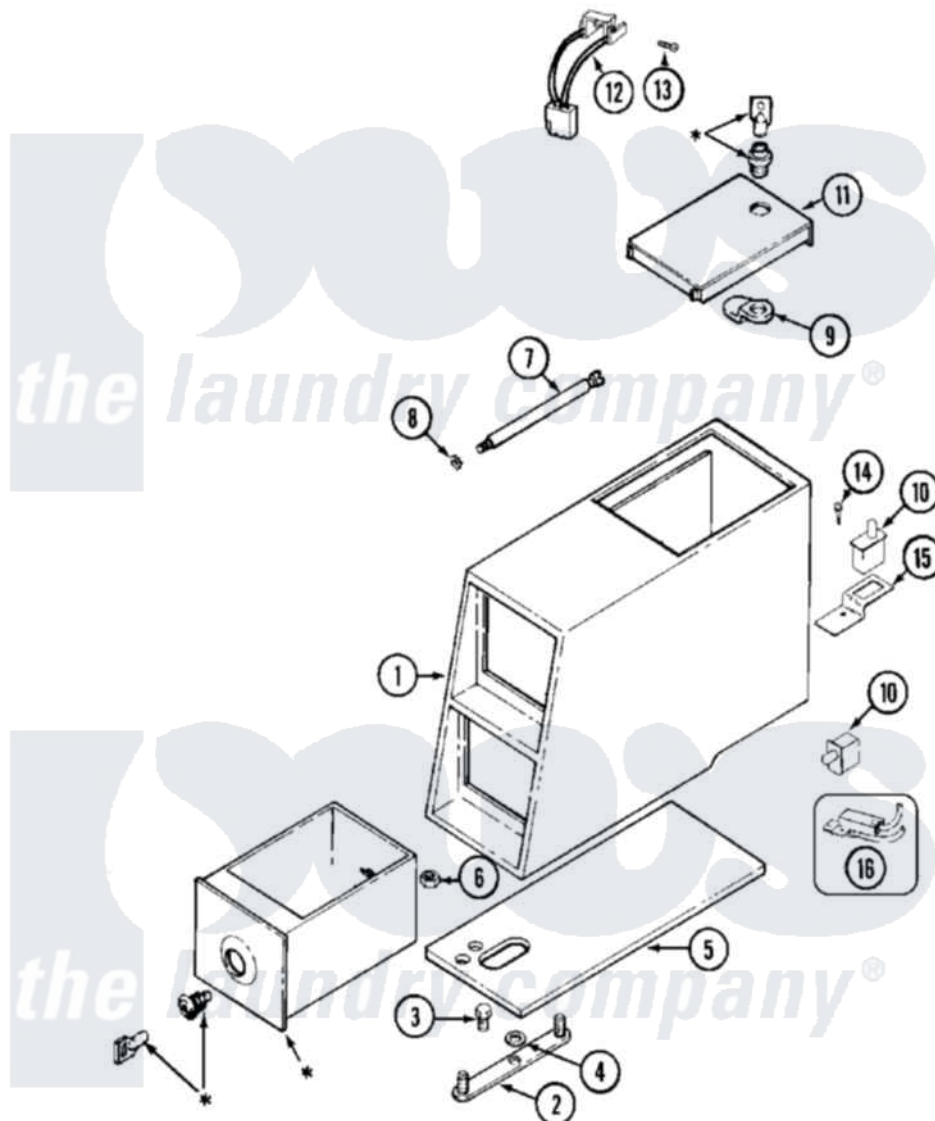

Maytag MDG21PDDGW 02 - CONTROL CENTER

* CONTACT YOUR COMMERCIAL LAUNDRY DISTRIBUTOR

Maytag [Commercial Maytag MDG21PDDGW Dryer Parts](#) Parts Diagram 02 - CONTROL CENTER
 Click on the part number to view part

Item	Original Part Number	Replaced By	Status	Part Description
001	22001069			Screw, Vault To Control Cover
"	22002480			Vault, Coin PD Coin Drop Supplied By Dist.
002	22001810		Not Available	STRAP, MOUNTING
003	22002925	3370225		Screw
004	910309			Washer, Mounting Strap
005	22002072			Gasket, Control Center
006	Y052740	62739		Nut, Lock
007	213035			Bolt, Locking
008	910181			Lockwasher, Terminal Block
009	22003677			Nut, Locking Cam
010	22002536			Switch, Sensor
011	22003679			Timer Access Door Assembly
012	22001965			Optic Switch Assembly
013	314665			Screw, Switch Assembly
014	212276	W10116760		Screw
015	22001404			Bracket, Service Switch