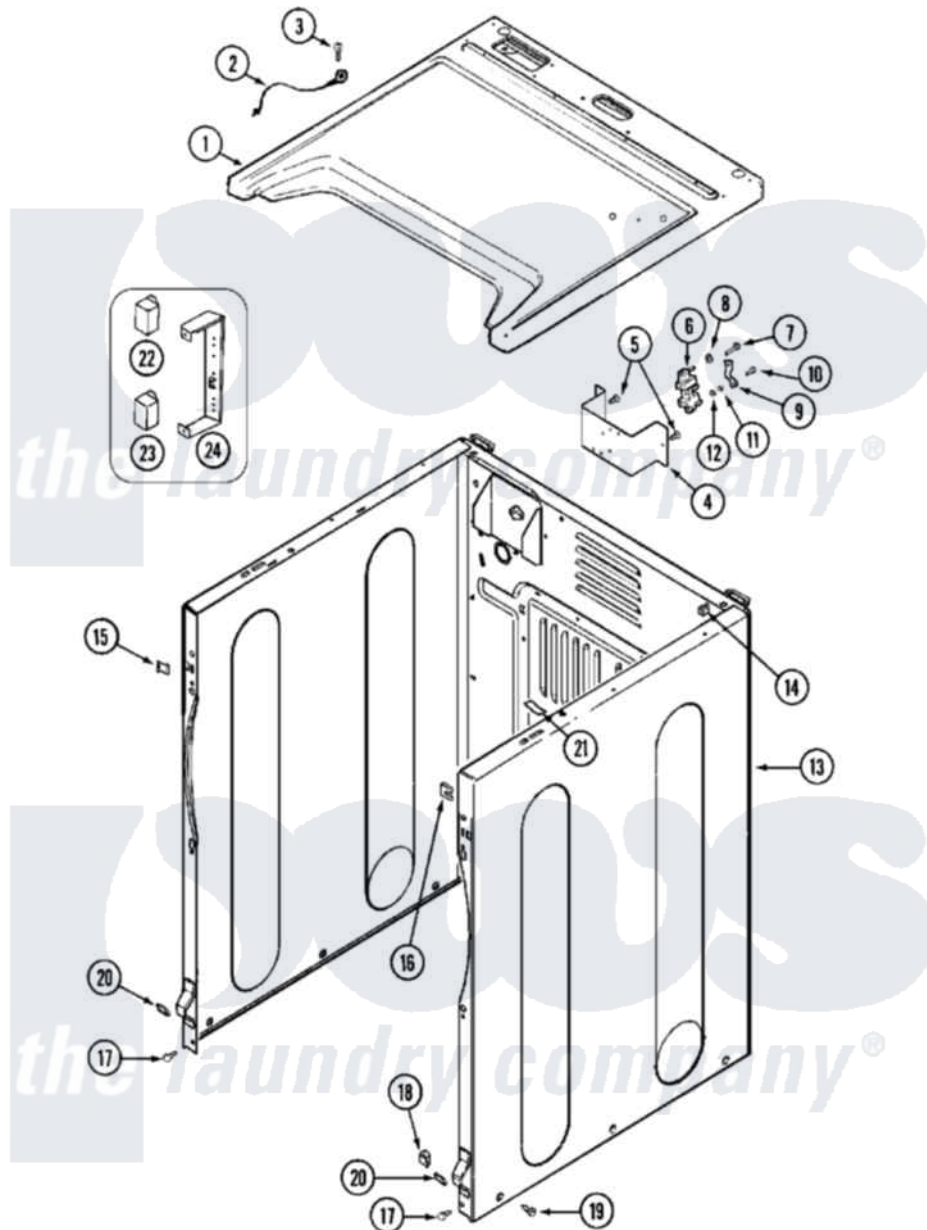

# Maytag MDG21PDDGW 03 - CABINET-FRONT

Maytag [Commercial Maytag MDG21PDDGW Dryer Parts](#) Parts Diagram 03 - CABINET-FRONT  
 Click on the part number to view part

Item	Original Part Number	Replaced By	Status	Part Description
001	<a href="#">33002629</a>			Cover, Top
002	<a href="#">22001959</a>			Wire, Ground
003	210186	<a href="#">3370225</a>		Screw
004	NLA		Not Available	BRACKET, TERMINAL BLOCK---NA
005	<a href="#">22001995</a>			Screw Note: Screw, Tumbler Front And Shroud
006	<a href="#">33001244</a>			Block, Terminal
"	<a href="#">33002106</a>			Shield, Terminal Block
007	<a href="#">Y312209</a>	<a href="#">W10001200</a>		Screw
008	<a href="#">Y311270</a>			Washer, Terminal Block
009	<a href="#">Y312184</a>			Strap, Grounding
010	<a href="#">Y312209</a>	<a href="#">W10001200</a>		Screw
011	<a href="#">311484</a>	<a href="#">112432</a>		Nut
012	<a href="#">311093</a>			Washer, Terminal Connection
013	<a href="#">22003639</a>			Cabinet Assembly
014	310933	<a href="#">33002194</a>		Nut, Speed

015	<a href="#">22002049</a>		Clip Note: Clip, Front Panel
016	213280	<a href="#">204439</a>	Screw And Fstner Assembly
017	<a href="#">22001995</a>		Screw Note: Screw, Tumbler Front And Shroud
018	<a href="#">Y310376</a>		Clip, Door Switch Harness
019	22003409	<a href="#">213007</a>	Xfor Cabinet See Cabinet, Back
020	<a href="#">22002239</a>		Clip, Front Panel
021	<a href="#">33001836</a>		Strap, Top Cover Support
022	206824	<a href="#">W10133335</a>	Relay, Motor
023	<a href="#">306199</a>		Relay, Heater
"	33002969	<a href="#">W10133335</a>	Relay, Motor
"	Y251119	<a href="#">3177991</a>	Screw
024	<a href="#">211294</a>	<a href="#">90767</a>	Screw, 8A X 3/8 HeX Washer Head Tapping
"	<a href="#">314627</a>		Bracket, Relays