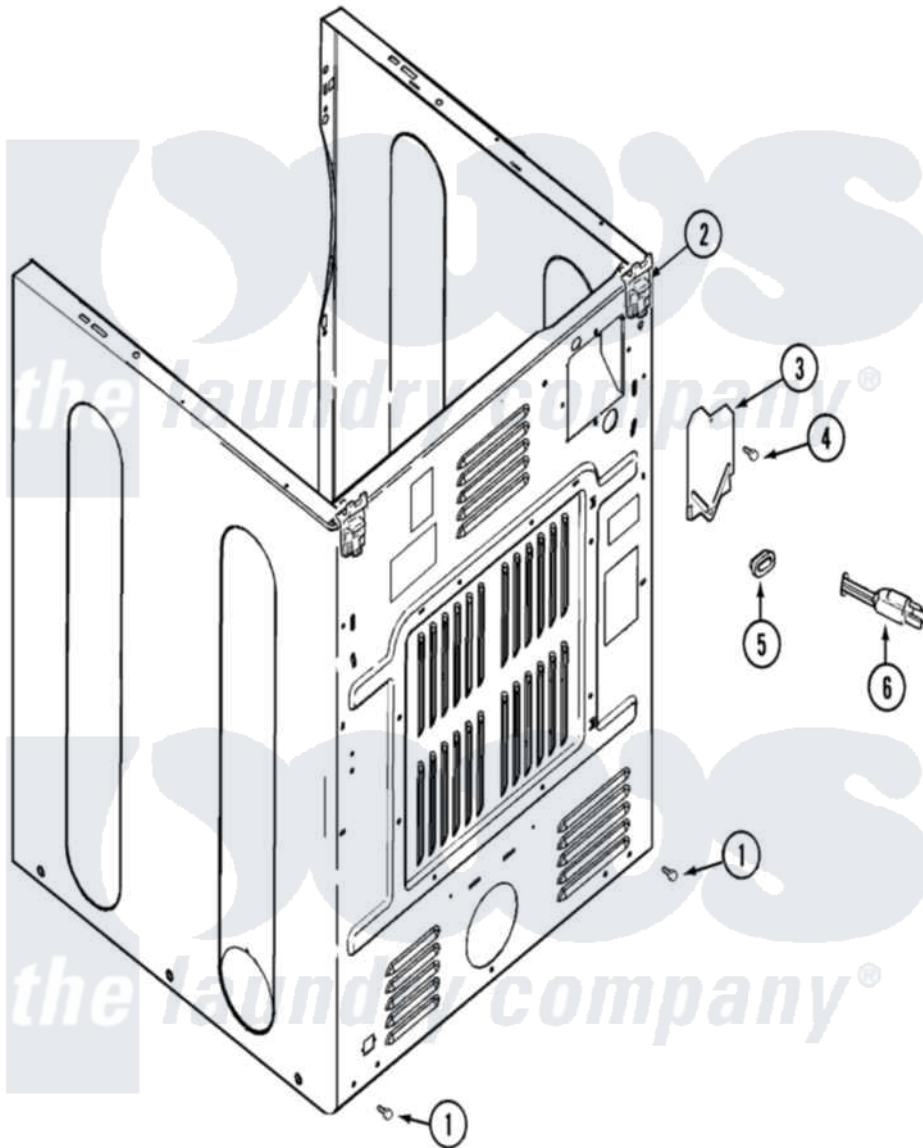

Maytag MDG21PDDGW 05 - CABINET-REAR

Maytag [Commercial Maytag MDG21PDDGW Dryer Parts](#) Parts Diagram 05 - CABINET-REAR
 Click on the part number to view part

Item	Original Part Number	Replaced By	Status	Part Description
001	22001995			Screw Note: Screw, Tumbler Front And Shroud
002	22001995			Screw Note: Screw, Tumbler Front And Shroud
"	22004095			Hinge, Plastic
003	33001795			Cover, Terminal Block
004	22001995			Screw Note: Screw, Tumbler Front And Shroud
005	216183			Grommet, Cord Export
"	33002157			Grommet
006	22003540			Cord, Power
"	22003705		Not Available	ADAPTER, CORD EXPORT
"	22004405		Not Available	CORD ADAPTER ASSY
"	22004502			Clamp, Power Cord
"	33002258			Clamp, Power Cord
"	33002260			Nut, Power Cord Clamp