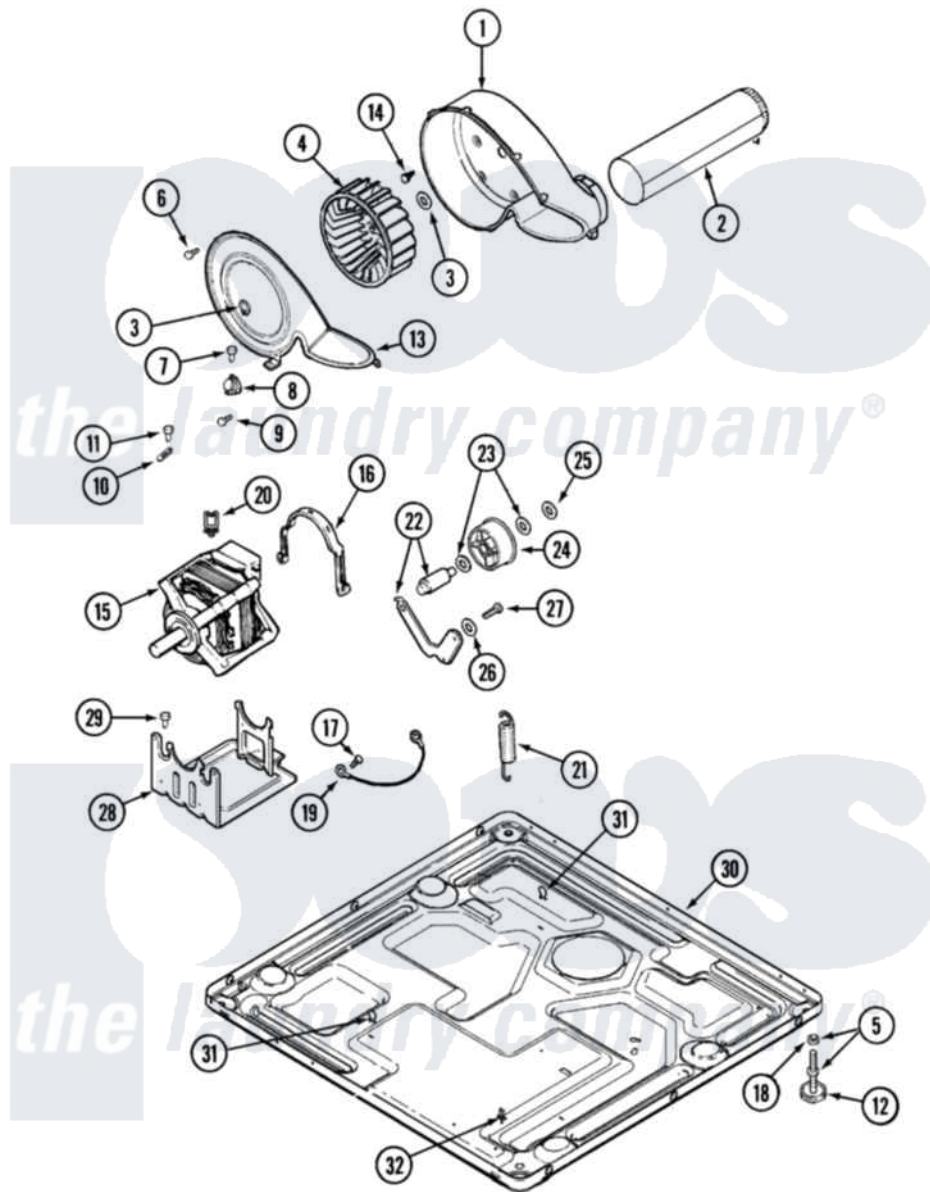

Maytag MDG21PDDGW 08 - MOTOR DRIVE & BASE

Maytag [Commercial Maytag MDG21PDDGW Dryer Parts](#) Parts Diagram 08 - MOTOR DRIVE & BASE
 Click on the part number to view part

Item	Original Part Number	Replaced By	Status	Part Description
001	33001789			Housing, Blower
002	22001995			Screw Note: Screw, Tumbler Front And Shroud
"	33001800			Duct Assembly, Exhaust
003	410233	9703438		Ring-Retrn
004	33002797			Wheel, Blower
005	Y305086			Adjustable Leg And Nut
006	33001855	33002917		Screw, No.10-16
007	Y313561			Screw---NA
008	303392			Thermostat, Cycling
"	Y303391	33303391		Thermostat, Cycling
009	22001996	3370225		Screw
010	33001762			Fuse, Thermal
011	NLA		Not Available	SCREW, THERMAL CUT-OFF
012	Y314137			Foot, Rubber
013	33001837			Cover, Thermostat
"	33002711			Cover, Blower Housing

014	314818	1163839	Screw
015	33002796	W10197708	Motor-Drve
016	33002221	Y015825	Clip, Motor To Motor Support
017	910343	488234	Screw 8-32 X 1/4
018	Y052740	62739	Nut, Lock
019	901220		Ground Wire
020	Y310376		Clip, Door Switch Harness
021	33002460	33002459	Assembly, Spring And Plug
"	33002461		Plug For Spring
022	33001840	6-3705180	Idler Arm
023	Y312527		Washer, Idler Shaft
024	33001783	6-3700340	BearIng- I
025	312958	354987	Ring, Retaining
026	33002218		Grommet, Idler Arm
027	Y014874		Screw, Idler Arm And Sleeve
028	33002817		Motor Support, Offset
029	Y313561		Screw----NA
030	33001821		Transformer
"	33001948		Transformer Lower
"	NLA	Not Available	BASE, (LWR)----NA
031	410490		Spring, Retainer Wire Harness
032	315471	22003298	Retainer, Wire