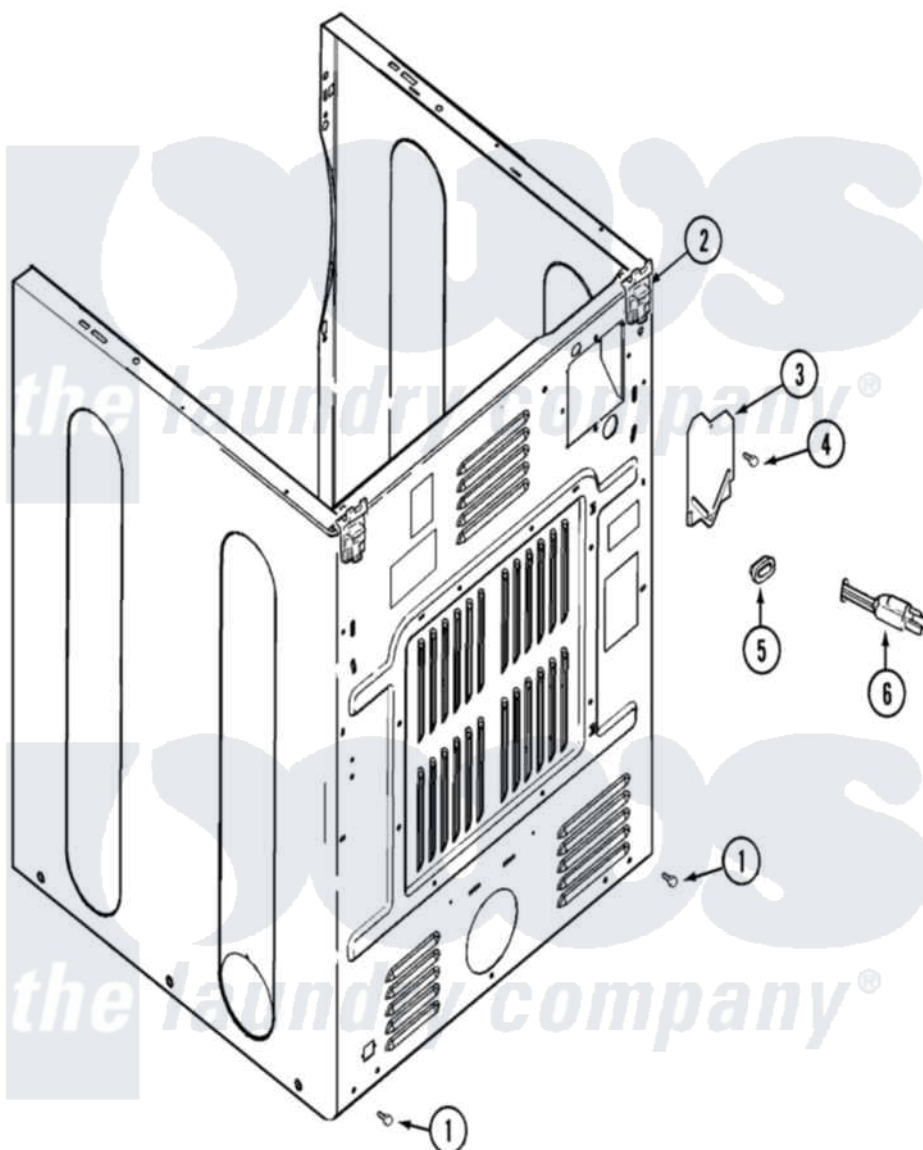

# Maytag MDG21PDDWW 05 - CABINET-REAR

Maytag [Commercial Maytag MDG21PDDWW Dryer Parts](#) Parts Diagram 05 - CABINET-REAR  
 Click on the part number to view part

Item	Original Part Number	Replaced By	Status	Part Description
001	<a href="#">22001995</a>			Screw Note: Screw, Tumbler Front And Shroud
002	<a href="#">22001995</a>			Screw Note: Screw, Tumbler Front And Shroud
"	<a href="#">22004095</a>			Hinge, Plastic
003	<a href="#">33001795</a>			Cover, Terminal Block
004	<a href="#">22001995</a>			Screw Note: Screw, Tumbler Front And Shroud
005	33002053	<a href="#">211881</a>		Grommet, Cord Part Not Used-Gas Models Only
"	<a href="#">33002157</a>			Grommet
006	<a href="#">22003062</a>			Cord, Power