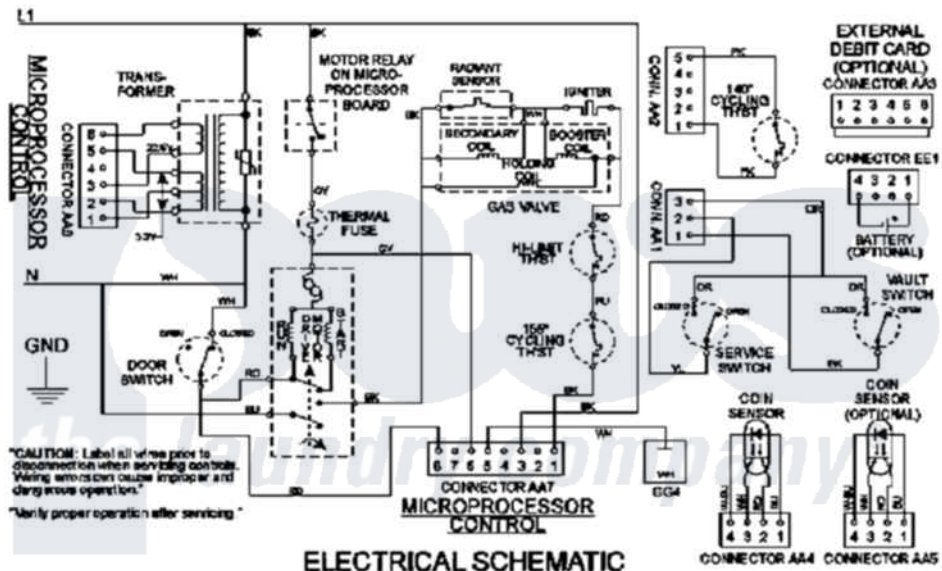

Maytag MDG21PDDWW 09 - WIRING INFORMATION

Maytag Commercial Maytag MDG21PDDWW Dryer Parts Parts Diagram 09 - WIRING INFORMATION

Click on the part number to view part

Item	Original Part Number	Replaced By	Status	Part Description
001	NLA		Not Available	WIRING INFORMATION