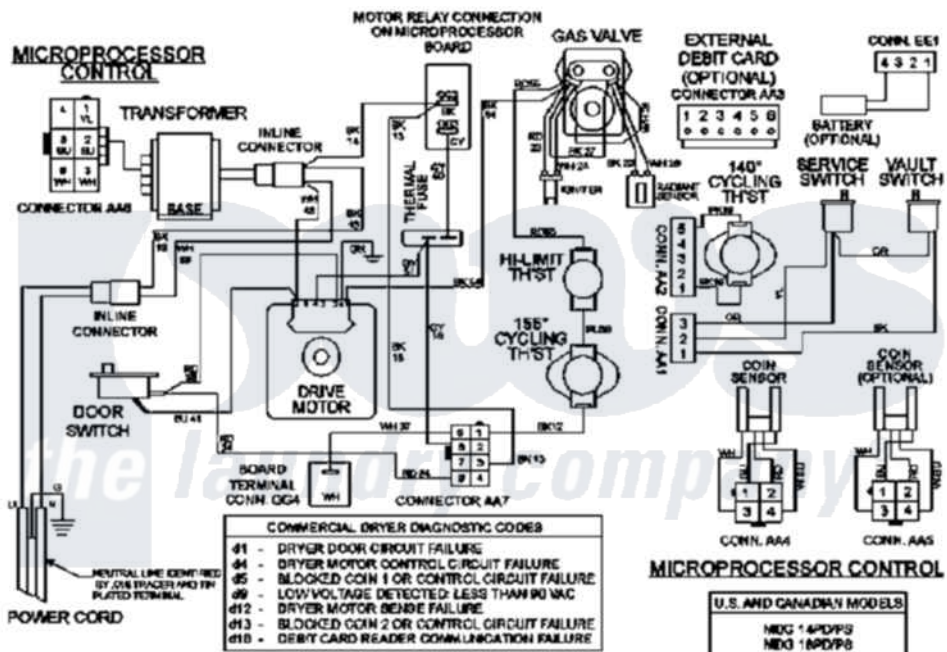

Maytag MDG21PDDWW 09 - WIRING INFORMATION

Maytag Commercial Maytag MDG21PDDWW Dryer Parts Parts Diagram 09 - WIRING INFORMATION

Click on the part number to view part

Item	Original Part Number	Replaced By	Status	Part Description
001	NLA		Not Available	WIRING INFORMATION