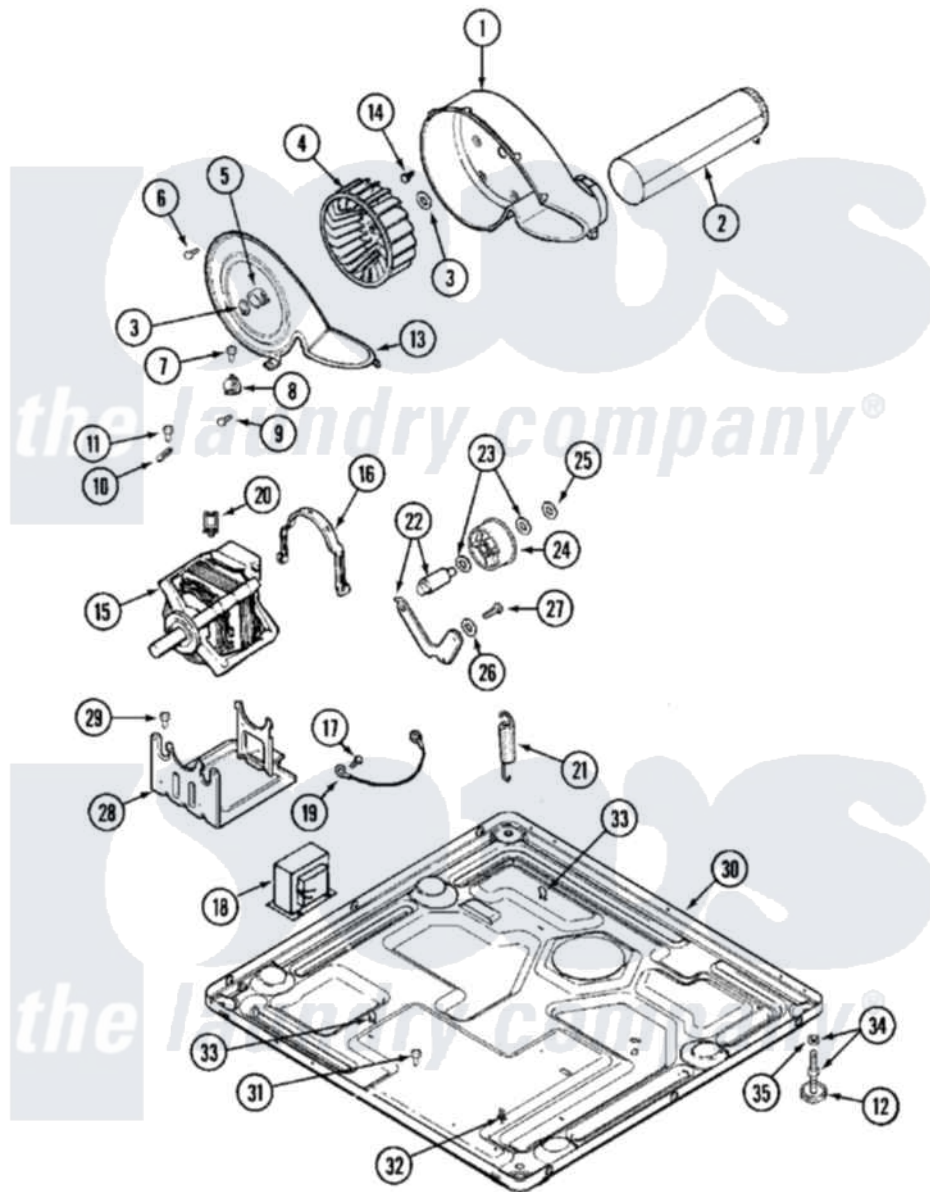

Maytag MDG21PNAGW 06 - MOTOR DRIVE

Maytag Commercial Maytag MDG21PNAGW Dryer Parts Parts Diagram 06 - MOTOR DRIVE
 Click on the part number to view part

Item	Original Part Number	Replaced By	Status	Part Description
001	33001789			Housing, Blower
002	22001995			Screw Note: Screw, Tumbler Front And Shroud
"	33001800			Duct Assembly, Exhaust
003	410233	9703438		Ring-Retrn
004	33001790			Wheel, Blower
"	33002797			Wheel, Blower
005	312967			Clamp, Blower Housing
006	33001855	33002917		Screw, No.10-16
007	Y313561			Screw----NA
008	303392			Thermostat, Cycling
"	Y303391	33303391		Thermostat, Cycling
009	22002925	3370225		Screw
010	33001762			Fuse, Thermal
011	NLA		Not Available	SCREW
012	Y314137			Foot, Rubber
013	33002711			Cover, Blower Housing

014	Y310632	1163839	Screw
015	33002479	W10197708	Motor-Drve
"	33002796	W10197708	Motor-Drve
016	33002221	Y015825	Clip, Motor To Motor Support
017	Y312209	W10001200	Screw
018	33001821		Transformer
"	33002046	693995	Screw, Hex Head
019	901220		Ground Wire
020	33002073	Y310376	Clip, Door Switch Harness
021	33002460	33002459	Assembly, Spring And Plug
"	33002461		Plug For Spring
022	33001840	6-3705180	Idler Arm
023	Y312527		Washer, Idler Shaft
024	33001783	6-3700340	BearIng- I
025	312958	354987	Ring, Retaining
026	315772		Sleeve, Idler Arm
027	Y014874		Screw, Idler Arm And Sleeve
028	Y313561		Screw----NA
"	33002466	33002817	Motor Support, Offset
029	Y313561		Screw----NA
030	NLA	Not Available	BASE, (LWR)----NA
031	22001078	3177991	Screw
032	22003298		Retainer, Wire
033	410490		Spring, Retainer Wire Harness
034	Y305086		Adjustable Leg And Nut
035	Y052740	62739	Nut, Lock