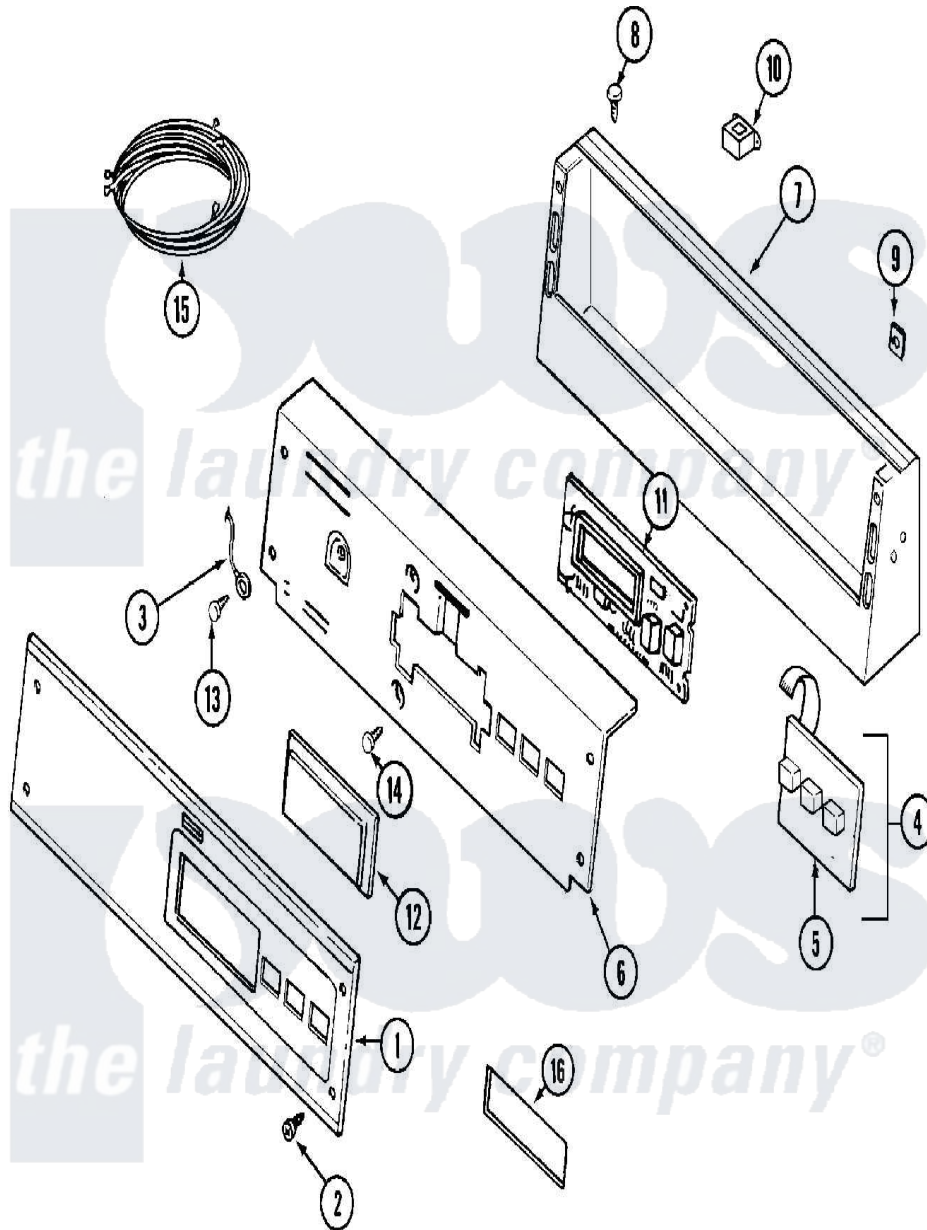

Maytag MDG21PNAWW 01 - CONTROL PANEL

Maytag [Commercial Maytag MDG21PNAWW Dryer Parts](#) Parts Diagram 01 - CONTROL PANEL
 Click on the part number to view part

Item	Original Part Number	Replaced By	Status	Part Description
001	33002668			Control Panel
002	215506			Screw, Control Panel Overlay
003	22001959			Wire, Ground
004	215527	W10140652		Screw, 6-20 X 1/2
"	306694			Backup Plate With Switch
005	215517	W10131113		Push Button
006	22001511	22002954		Deflector, Water
"	33002523			Bracket, Back
007	22003101			Console
008	22001996	3370225		Screw
009	215003			Fastener, Panel And Bracket
010	211251			Screw, Transformer
"	22001419			Nut, Transformer
"	22001960			Transformer
011	33001204			Stand-Off, Ccontrol Board
"	33001746	W10130081		Control Board

"	912077		Locknut, Reader Harness
012	22001962	W10131114	Cover, Display
013	211252		Screw, Ground Wire
014	215526		Screw, Circuit Board
015	22003818		Wire Harness
"	33001856		Reader Harness Kit
"	33001878		Wire Harness, Main
016	22001976		Bezel
017	33002090		Harness, Service
018	33002671		Use And Care Manual