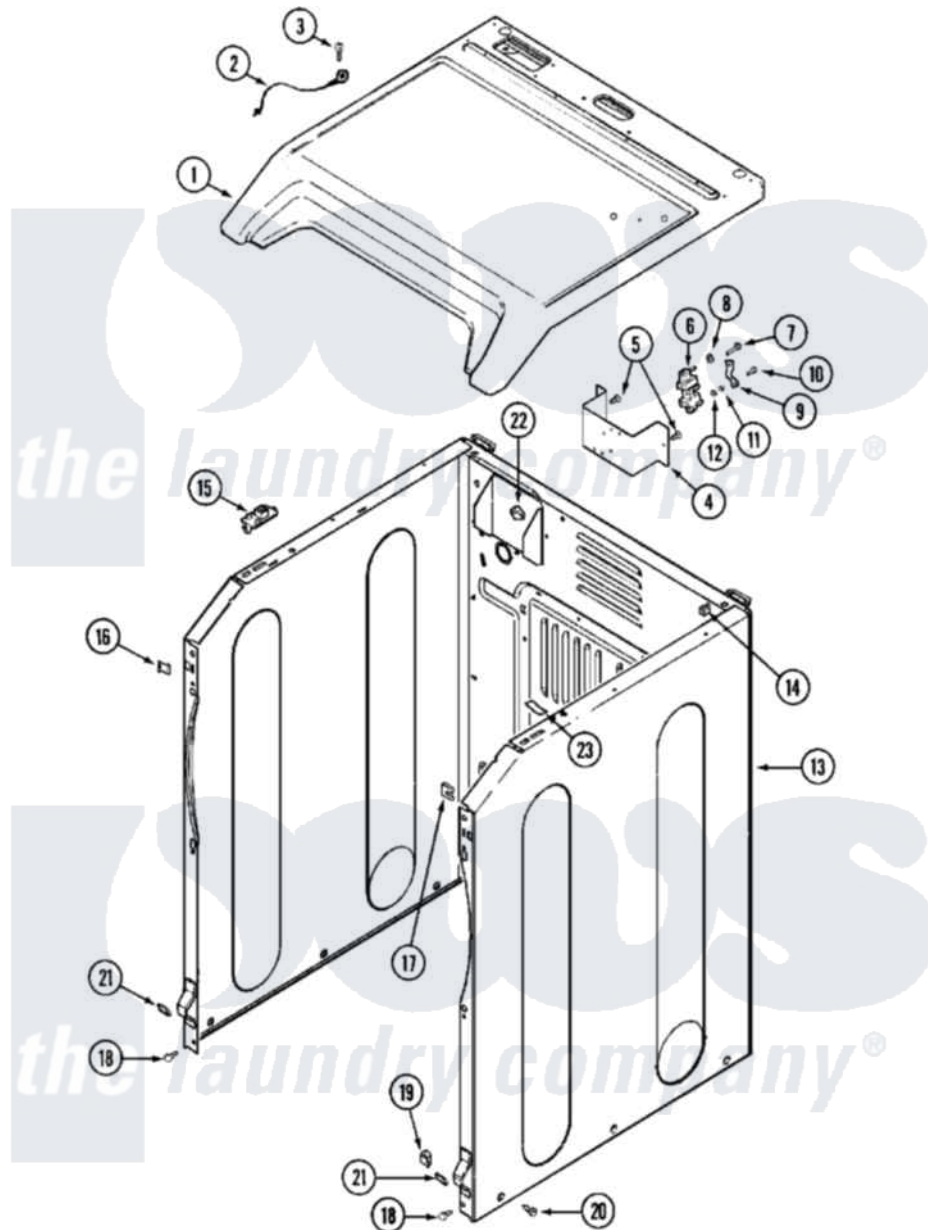

Maytag MDG21PNAWW 02 - CABINET-FRONT

Maytag [Commercial Maytag MDG21PNAWW Dryer Parts](#) Parts Diagram 02 - CABINET-FRONT
 Click on the part number to view part

Item	Original Part Number	Replaced By	Status	Part Description
001	33002627			Cover, Top
002	22001959			Wire, Ground
003	210186	3370225		Screw
004	NLA		Not Available	BRACKET, TERMINAL BLOCK---NA
005	22001995			Screw Note: Screw, Tumbler Front And Shroud
006	33001244			Block, Terminal
007	Y312209	W10001200		Screw
008	Y311270			Washer, Terminal Block
009	Y312184			Strap, Grounding
010	NLA		Not Available	SCREW, GROUND STRAP
011	311484	112432		Nut
012	311093			Washer, Terminal Connection
013	NLA		Not Available	CABINET ASSY (WHT-AS PK)
014	310933	33002194		Nut, Speed

015	33001872	33002891	Pin, Locator
016	22002049		Clip Note: Clip, Front Panel
017	213280	204439	Screw And Fstner Assembly
018	22001995		Screw Note: Screw, Tumbler Front And Shroud
019	22003298		Retainer, Wire
"	Y310376		Clip, Door Switch Harness
020	22003409	213007	Xfor Cabinet See Cabinet, Back
021	213280	204439	Screw And Fstner Assembly
"	22002239		Clip, Front Panel
022	33002073	Y310376	Clip, Door Switch Harness
023	33001836		Strap, Top Cover Support