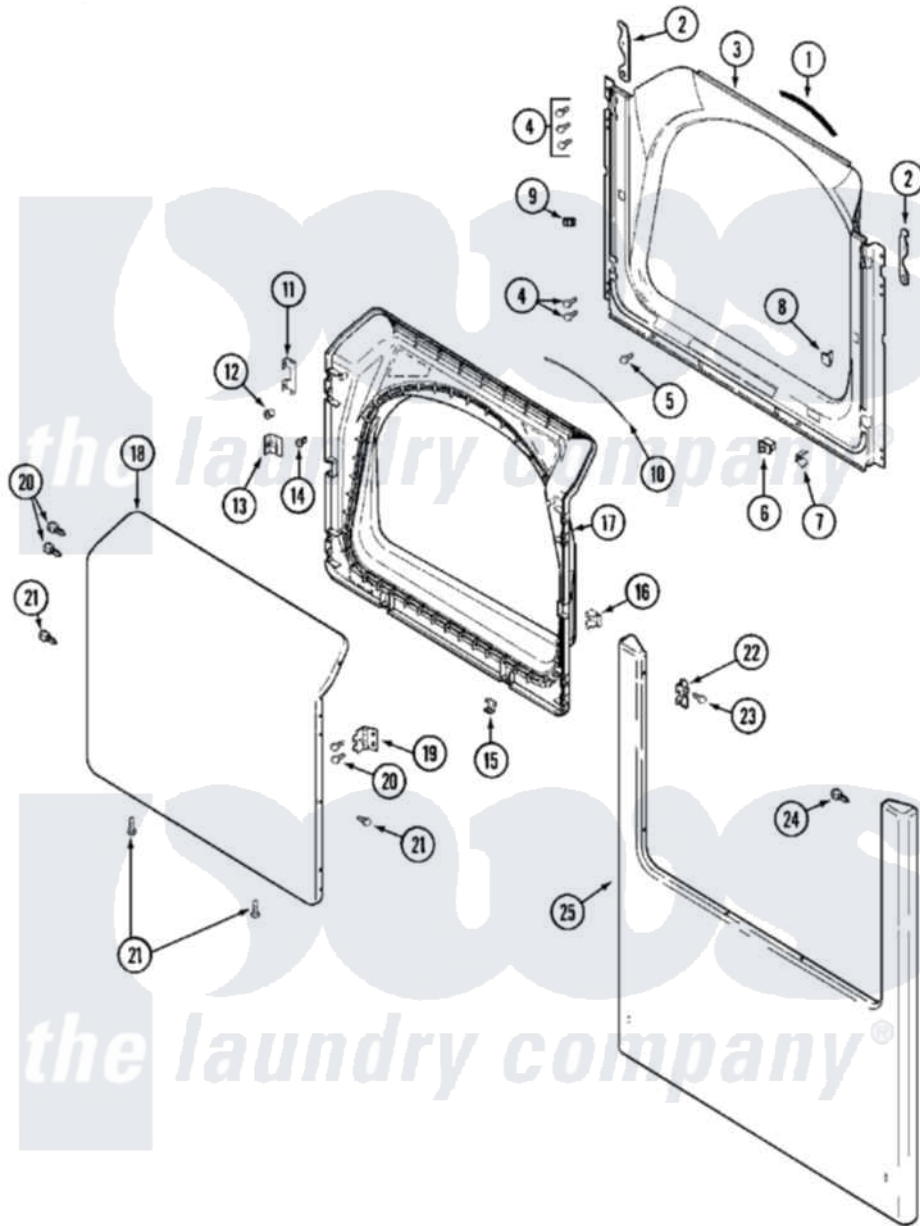

# Maytag MDG21PNAWW 03 - DOOR

Maytag Commercial Maytag MDG21PNAWW Dryer Parts Parts Diagram 03 - DOOR  
 Click on the part number to view part

Item	Original Part Number	Replaced By	Status	Part Description
001	<a href="#">33001767</a>			Seal, Shroud
002	22002247	<a href="#">33002597</a>		Hook, Security
003	<a href="#">33001778</a>			Shroud
004	<a href="#">22001995</a>			Screw Note: Screw, Tumbler Front And Shroud
005	<a href="#">33001768</a>			Screw, Shroud Note: Screw, Shroud And Outlet Duct
006	33001509	<a href="#">W10169313</a>		Switch-Dor
007	<a href="#">33001760</a>			Bracket, Hinge
008	<a href="#">33001768</a>			Screw, Shroud Note: Screw, Shroud And Outlet Duct
009	Y304578	<a href="#">LA-1003</a>		Door Catch Kit
010	<a href="#">33002094</a>			Seal, Door
011	<a href="#">22002038</a>			Clip, Door
012	<a href="#">33001771</a>			Bushing, Inner Door
013	<a href="#">33001793</a>			Bracket, Strike
014	<a href="#">33001761</a>			Strike, Door

015	<a href="#">22002039</a>		Clip, Door
016	<a href="#">33001763</a>		Plug, Inner Door
017	<a href="#">22002039</a>		Clip, Door
"	<a href="#">22002063</a>		Screw No.8-18AB Wafer Head
"	22002300	<a href="#">9740848</a>	Screw, Mixing Valve Mounting
"	<a href="#">33002544</a>		Door, Inner W/Seal
018	<a href="#">22003785</a>		Door, Outer
019	<a href="#">33001759</a>		Hinge, Door
020	22002062	<a href="#">98006631</a>	Screw
021	<a href="#">22002063</a>		Screw No.8-18AB Wafer Head
022	<a href="#">33001764</a>		Cover, Hinge Hole
023	<a href="#">33001846</a>		Screw, Hinge Hole Cover
024	<a href="#">22002243</a>		Screw, Front Panel And Hinge
"	<a href="#">22002244</a>		Clip, Grounding
025	<a href="#">22002239</a>		Clip, Front Panel
"	22002241	<a href="#">22002836</a>	Panel, Front