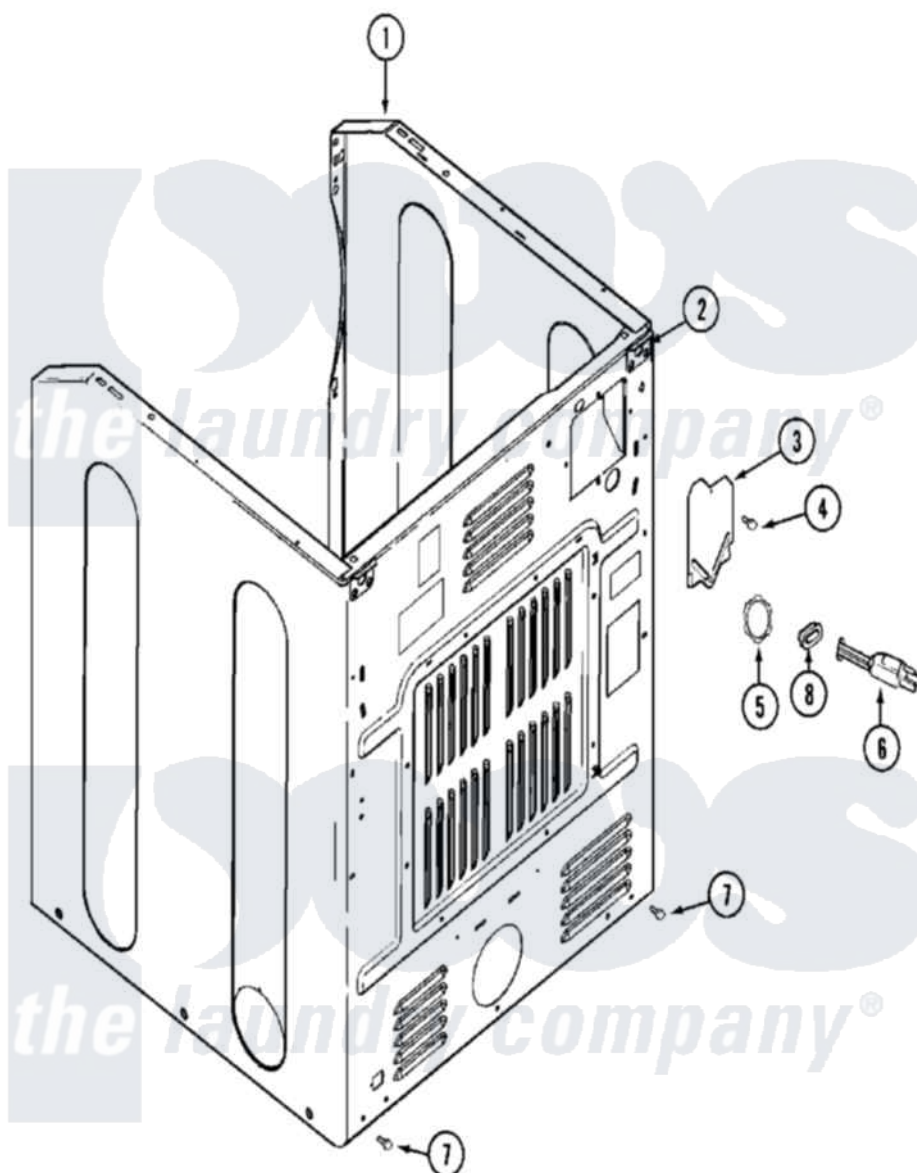

Maytag MDG21PNAWW 04 - CABINET-REAR

Maytag [Commercial Maytag MDG21PNAWW Dryer Parts](#) Parts Diagram 04 - CABINET-REAR
 Click on the part number to view part

Item	Original Part Number	Replaced By	Status	Part Description
001	33002668			Control Panel
002	22001995			Screw Note: Screw, Tumbler Front And Shroud
"	22003367	22004095		Hinge, Plastic
003	33001795			Cover, Terminal Block
004	22001995			Screw Note: Screw, Tumbler Front And Shroud
005	33001425			Locknut, Eared For Canadian
006	22003062			Cord, Power
"	305168	33002916		Power Cord, Canadian 240V
007	22001995			Screw Note: Screw, Tumbler Front And Shroud
008	33002053	211881		Grommet, Cord Part Not Used-Gas Models Only