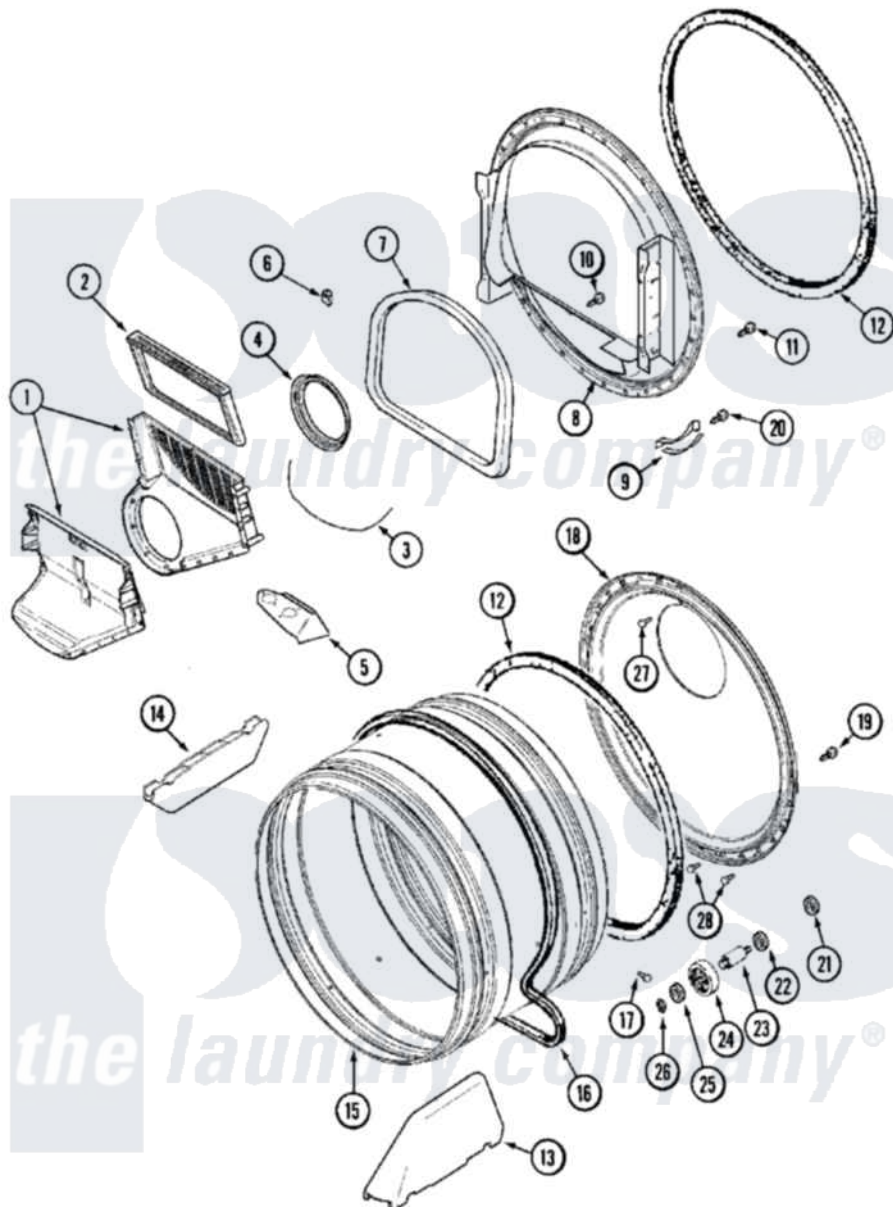

Maytag MDG21PNAWW 05 - TUMBLER

Maytag [Commercial Maytag MDG21PNAWW Dryer Parts](#) Parts Diagram 05 - TUMBLER
 Click on the part number to view part

Item	Original Part Number	Replaced By	Status	Part Description
001	33001799			Outlet Duct Assembly Note: Outlet Duct Assembly
002	33001804	33002790		Lint Filter
003	NLA		Not Available	SEAL, OUTLET DUCT
004	33001758	33002560		Seal, Blower
005	33001837			Cover, Thermostat
006	Y310376			Clip, Door Switch Harness
007	33001767			Seal, Shroud
008	33001802			Front, Tumbler
009	306508			Tumbler Bearing Kit ----W
010	NLA		Not Available	SCREW, OUTLET DUCT (PHILLIPS)
011	33001855	33002917		Screw, No.10-16
012	33001807			Seal, Tumbler
013	33001756	33002032		Baffle
014	33001755			Baffle
015	33001794	33001889		Tumbler

016	33001777	33002535	V-Belt
017	33001788	33002973	Screw, No.9-15 X 1.00 Hx WS
018	33001801		Back, Tumbler
019	33002190		SCrew, C BraCe, BraCket, Cabinet
020	210720		Rivet, Bearing To Tumbler Fmt
021	33001443		Nut, Hex
022	Y313347	312535	Washer, Vault Mounting Brk.
023	Y312948	6-3129480	Shaft- Tumbler
024	Y303373	12001541	Drum Roller/Washer Assembly--W
025	312535		Washer, Vault Mounting Brk.
026	410233	9703438	Ring-Retr
027	210932		Screw, No.8 X 9/16 Ctsk Note: Screw, Inlet Duct
028	22001996	3370225	Screw