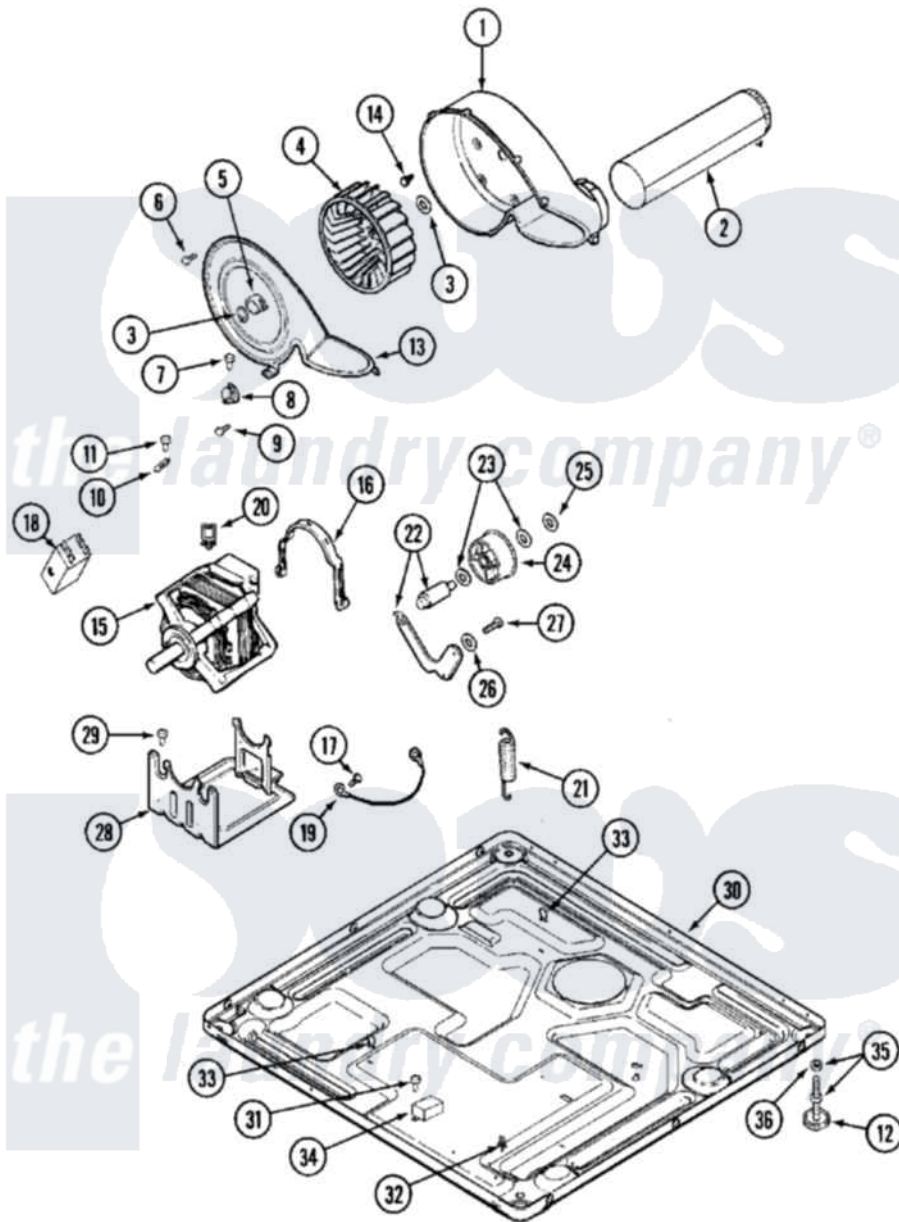

Maytag MDG21PNAWW 06 - MOTOR DRIVE

Maytag [Commercial Maytag MDG21PNAWW Dryer Parts](#) Parts Diagram 06 - MOTOR DRIVE
 Click on the part number to view part

Item	Original Part Number	Replaced By	Status	Part Description
001	33001789			Housing, Blower
002	22001995			Screw Note: Screw, Tumbler Front And Shroud
"	33001800			Duct Assembly, Exhaust
003	410233	9703438		Ring-Retrn
004	33001790			Wheel, Blower
"	33002797			Wheel, Blower
005	312967			Clamp, Blower Housing
006	33001855	33002917		Screw, No.10-16
007	Y313561			Screw----NA
008	303392			Thermostat, Cycling
"	33303391			Thermostat, Cycling
009	22001996	3370225		Screw
010	33001762			Fuse, Thermal
011	NLA		Not Available	SCREW, THERMAL CUT-OFF
012	Y314137			Foot, Rubber
013	33001796	33002711		Cover, Blower Housing

014	314818	1163839	Screw
015	33002478		Motor
"	33002795		Motor, Drive 60Hz
016	Y015825		Clip, Motor To Motor Support
017	910343	488234	Screw 8-32 X 1/4
018	Y052740	62739	Nut, Lock
019	901220		Ground Wire
020	Y310376		Clip, Door Switch Harness
021	33002157		Grommet
"	33002460	33002459	Assembly, Spring And Plug
"	33002461		Plug For Spring
022	33001782	6-3705180	Idler Arm
023	Y312527		Washer, Idler Shaft
024	33001783	6-3700340	Bearing- I
025	312958	354987	Ring, Retaining
026	315772		Sleeve, Idler Arm
027	Y014874		Screw, Idler Arm And Sleeve
028	Y313561		Screw----NA
"	33002466	33002817	Motor Support, Offset
029	Y313561		Screw----NA
030	NLA	Not Available	BASE, (LWR)----NA
031	22001078	3177991	Screw
032	315471	22003298	Retainer, Wire
033	410490		Spring, Retainer Wire Harness
034	306199		Relay, Heater
035	Y305086		Adjustable Leg And Nut
051	NLA	Not Available	TIMER, MAH4000