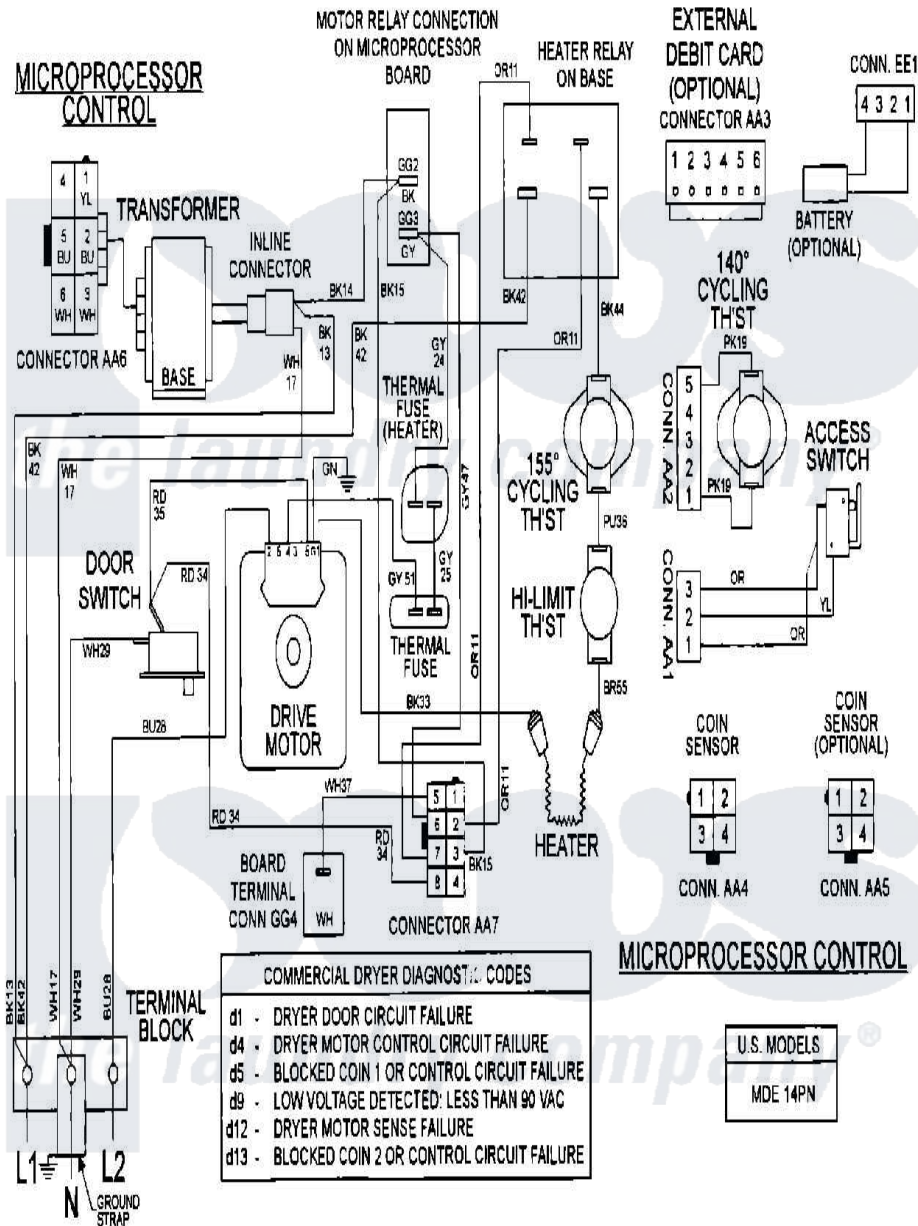

# Maytag MDG21PNAWW 08 - WIRING INFORMATION

Maytag [Commercial Maytag MDG21PNAWW Dryer Parts](#) Parts Diagram 08 - WIRING INFORMATION  
 Click on the part number to view part

Item	Original Part Number	Replaced By	Status	Part Description
001	NLA		Not Available	WIRING INFORMATION