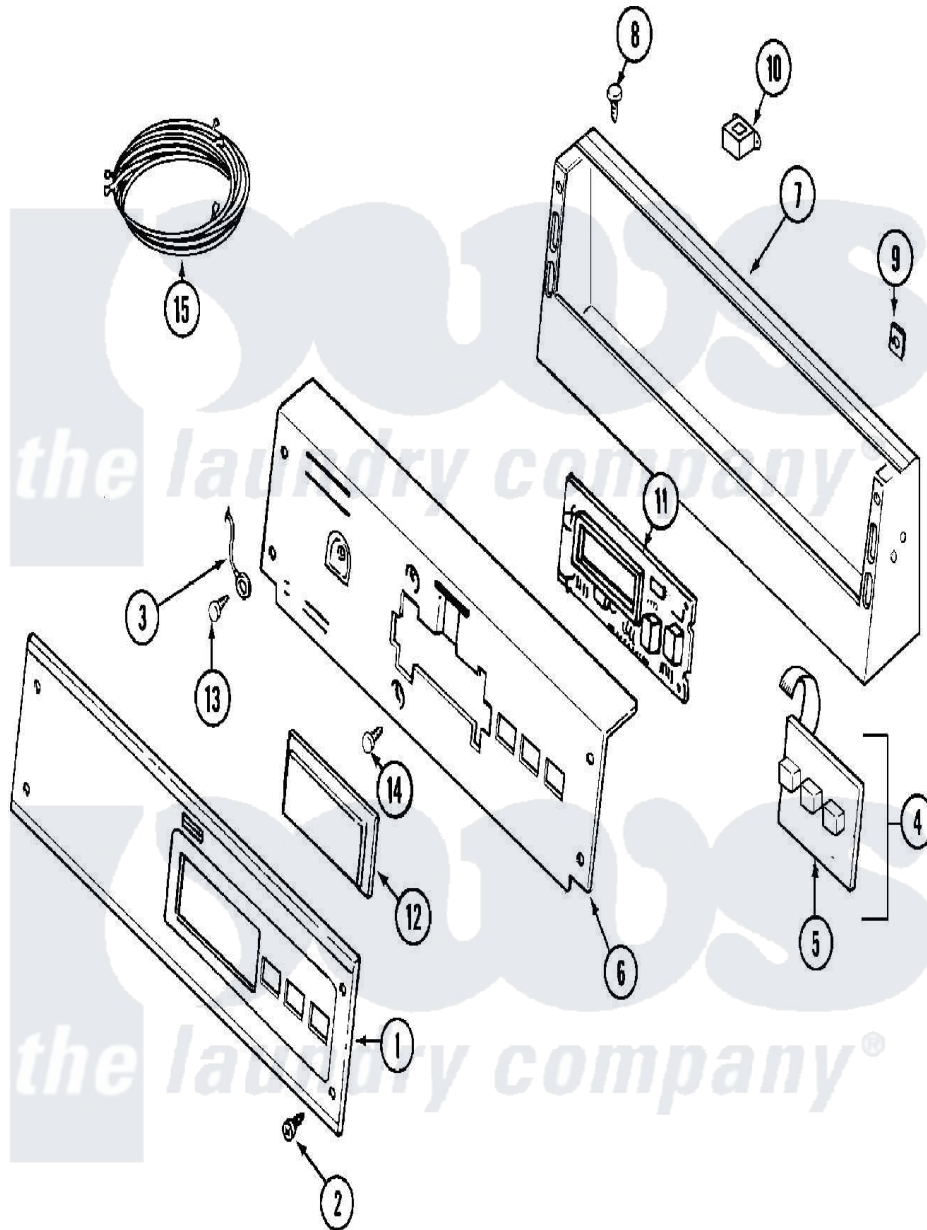

Maytag MDG21PNDGW 01 - CONTROL PANEL

Maytag [Commercial Maytag MDG21PNDGW Dryer Parts](#) Parts Diagram 01 - CONTROL PANEL
 Click on the part number to view part

Item	Original Part Number	Replaced By	Status	Part Description
001	33002943			Facia - Pn
002	215506			Screw, Control Panel Overlay
003	22001959			Wire, Ground
004	215527	W10140652		Screw, 6-20 X 1/2
"	33002165			Backup Plate W/Switch Assembly
005	33002863	W10131113		Push Button
006	22002954			Deflector, Water
"	33002523			Bracket, Back
007	22003101			Console
008	22001996	3370225		Screw
009	215003			Fastener, Panel And Bracket
010	22002139			Transformer
"	22002925	3370225		Screw
011	33001204			Stand-Off, Control Board
"	33002358	W10130081		Control Board
012	22001962	W10131114		Cover, Display

013	211252	Screw, Ground Wire
014	215526	Screw, Circuit Board
015	33001953	Wire Harness, Main
"	33001973	Wire Harness, Main
"	33002090	Harness, Service
"	33002501	Filter, EMI
016	33002712	Not Available
		MANUAL, OWNERS