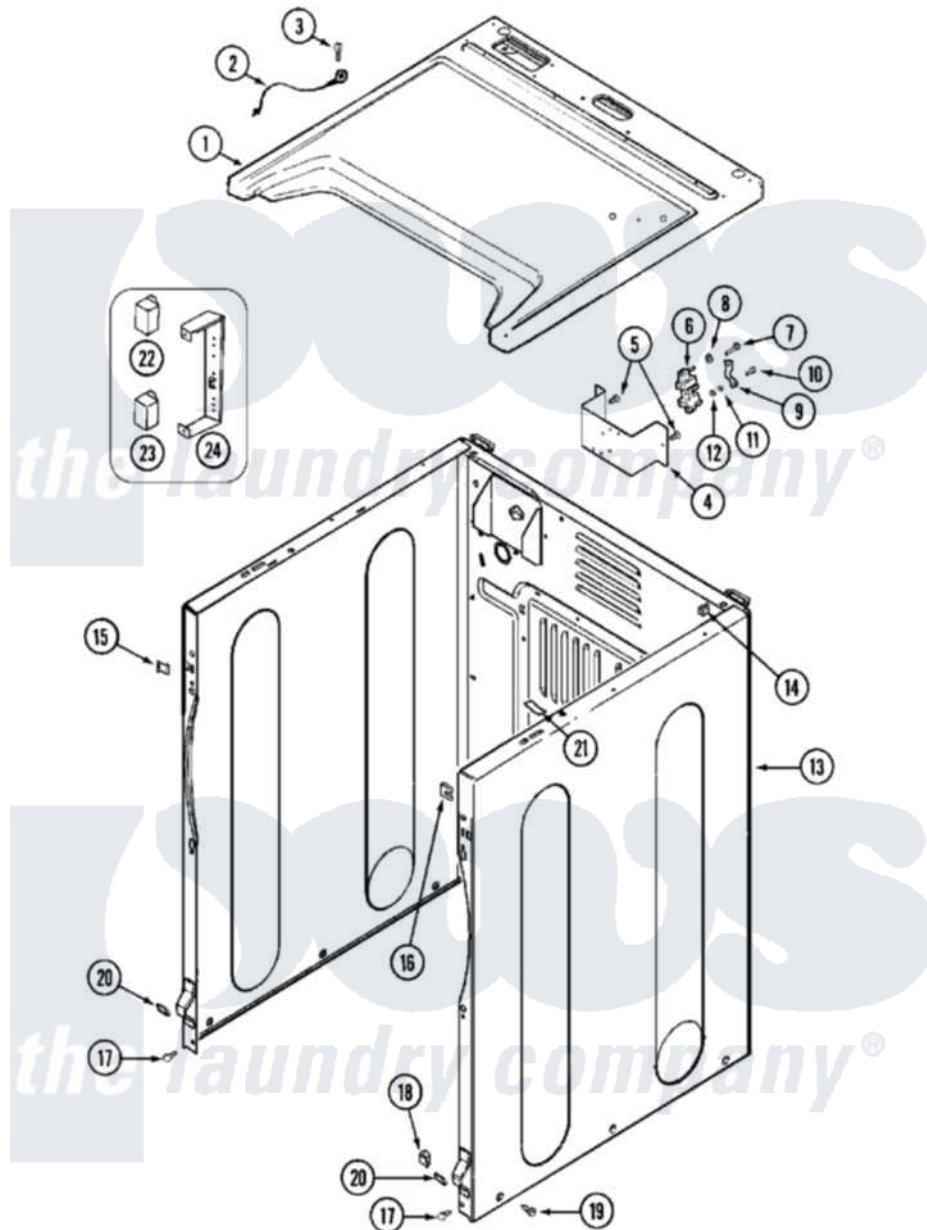

# Maytag MDG21PNDGW 02 - CABINET-FRONT

Maytag [Commercial Maytag MDG21PNDGW Dryer Parts](#) Parts Diagram 02 - CABINET-FRONT  
 Click on the part number to view part

Item	Original Part Number	Replaced By	Status	Part Description
001	<a href="#">33002627</a>			Cover, Top
002	<a href="#">22001959</a>			Wire, Ground
003	210186	<a href="#">3370225</a>		Screw
004	NLA		Not Available	BRACKET, TERMINAL BLOCK---NA
005	<a href="#">22001995</a>			Screw Note: Screw, Tumbler Front And Shroud
006	<a href="#">33001244</a>			Block, Terminal
"	<a href="#">33002106</a>			Shield, Terminal Block
007	<a href="#">Y312209</a>	<a href="#">W10001200</a>		Screw
008	<a href="#">Y311270</a>			Washer, Terminal Block
009	<a href="#">Y312184</a>			Strap, Grounding
010	<a href="#">Y312209</a>	<a href="#">W10001200</a>		Screw
011	<a href="#">311484</a>	<a href="#">112432</a>		Nut
012	<a href="#">311093</a>			Washer, Terminal Connection
013	<a href="#">22003639</a>			Cabinet Assembly
014	310933	<a href="#">33002194</a>		Nut, Speed

015	<a href="#">22002049</a>		Clip Note: Clip, Front Panel
016	213280	<a href="#">204439</a>	Screw And Fstner Assembly
017	<a href="#">22001995</a>		Screw Note: Screw, Tumbler Front And Shroud
018	<a href="#">Y310376</a>		Clip, Door Switch Harness
019	22003409	<a href="#">213007</a>	Xfor Cabinet See Cabinet, Back
020	<a href="#">22002239</a>		Clip, Front Panel
021	<a href="#">33001836</a>		Strap, Top Cover Support
022	206824	<a href="#">W10133335</a>	Relay, Motor
023	<a href="#">306199</a>		Relay, Heater
"	33002969	<a href="#">W10133335</a>	Relay, Motor
"	Y251119	<a href="#">3177991</a>	Screw
024	<a href="#">211294</a>	<a href="#">90767</a>	Screw, 8A X 3/8 HeX Washer Head Tapping
"	<a href="#">314627</a>		Bracket, Relays