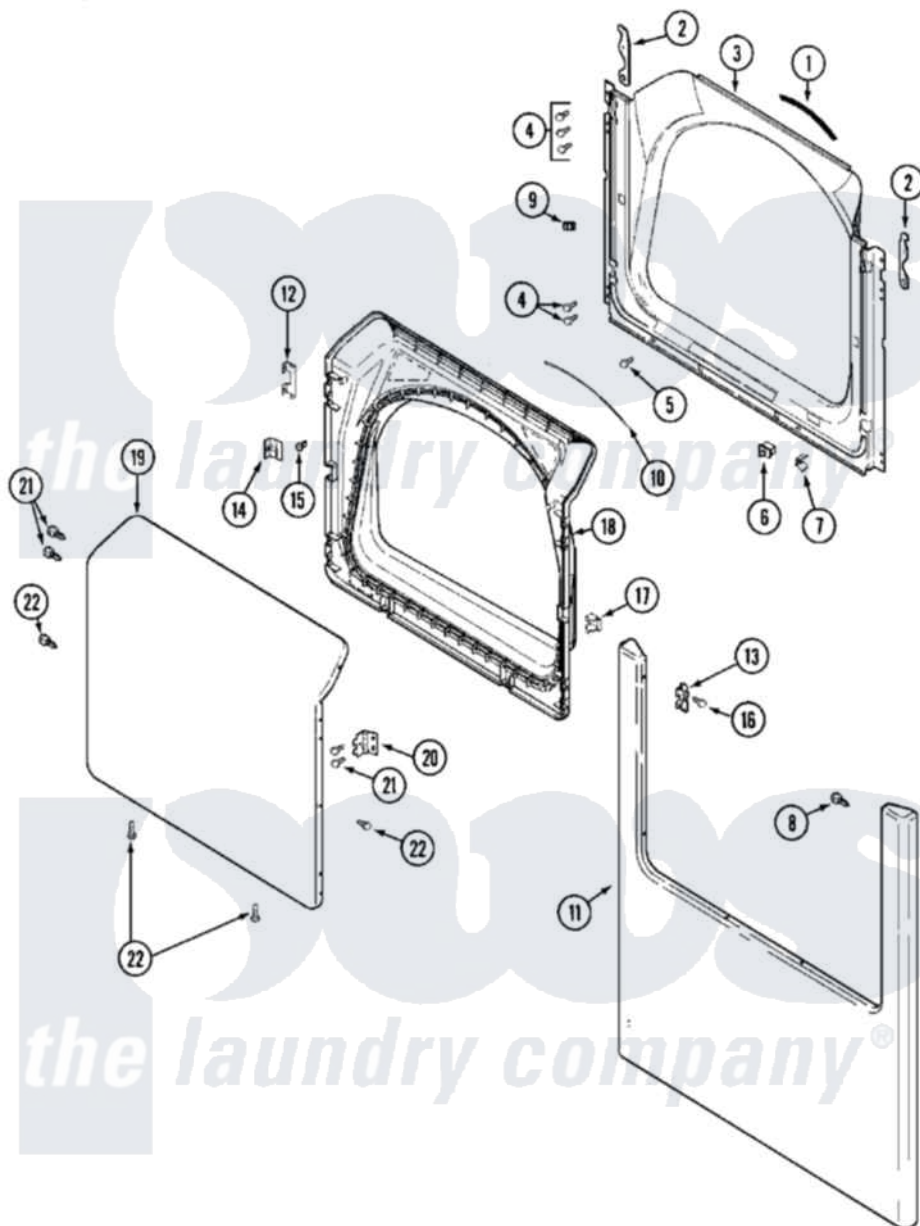

# Maytag MDG21PNDGW 03 - DOOR

Maytag [Commercial Maytag MDG21PNDGW Dryer Parts](#) Parts Diagram 03 - DOOR  
 Click on the part number to view part

Item	Original Part Number	Replaced By	Status	Part Description
001	<a href="#">33001767</a>			Seal, Shroud
002	22002247	<a href="#">33002597</a>		Hook, Security
003	<a href="#">33002033</a>			Shroud
004	<a href="#">22001995</a>			Screw Note: Screw, Tumbler Front And Shroud
005	<a href="#">33001768</a>			Screw, Shroud Note: Screw, Shroud And Outlet Duct
006	<a href="#">33002166</a>			Switch, Door
007	<a href="#">33001760</a>			Bracket, Hinge
008	<a href="#">22002243</a>			Screw, Front Panel And Hinge
"	<a href="#">22002244</a>			Clip, Grounding
009	Y304578	<a href="#">LA-1003</a>		Door Catch Kit
010	<a href="#">33002094</a>			Seal, Door
011	213280	<a href="#">204439</a>		Screw And Fstner Assembly
"	<a href="#">22002836</a>			Panel, Front
012	<a href="#">22002038</a>			Clip, Door
013	<a href="#">33001764</a>			Cover, Hinge Hole

014	<a href="#">33001793</a>		Bracket, Strike
015	<a href="#">33001761</a>		Strike, Door
016	<a href="#">33001846</a>		Screw, Hinge Hole Cover
017	<a href="#">33001763</a>		Plug, Inner Door
018	<a href="#">22002039</a>		Clip, Door
"	<a href="#">22002063</a>		Screw No.8-18AB Wafer Head
"	<a href="#">33002544</a>		Door, Inner W/Seal
019	<a href="#">22003785</a>		Door, Outer
020	<a href="#">33001759</a>		Hinge, Door
021	22002062	<a href="#">98006631</a>	Screw
022	<a href="#">22002063</a>		Screw No.8-18AB Wafer Head