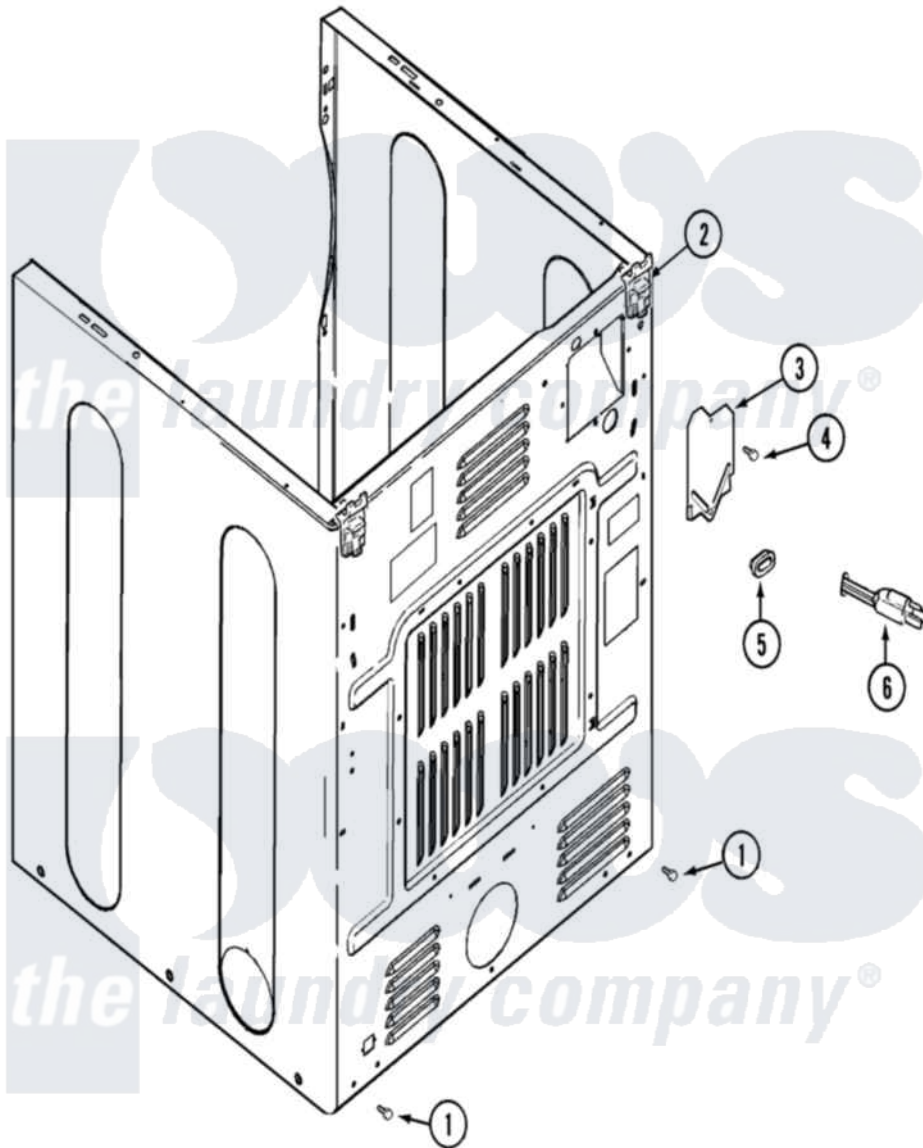

# Maytag MDG21PNDGW 04 - CABINET-REAR

Maytag [Commercial Maytag MDG21PNDGW Dryer Parts](#) Parts Diagram 04 - CABINET-REAR  
 Click on the part number to view part

Item	Original Part Number	Replaced By	Status	Part Description
001	<a href="#">22001995</a>			Screw Note: Screw, Tumbler Front And Shroud
002	<a href="#">22001995</a>			Screw Note: Screw, Tumbler Front And Shroud
"	<a href="#">22004095</a>			Hinge, Plastic
003	<a href="#">33001795</a>			Cover, Terminal Block
004	<a href="#">22001995</a>			Screw Note: Screw, Tumbler Front And Shroud
005	<a href="#">216183</a>			Grommet, Cord Export
"	<a href="#">33002157</a>			Grommet
006	<a href="#">22003540</a>			Cord, Power
"	22003705		Not Available	ADAPTER, CORD EXPORT
"	22004405		Not Available	CORD ADAPTER ASSY
"	<a href="#">22004502</a>			Clamp, Power Cord
"	<a href="#">33002258</a>			Clamp, Power Cord
"	<a href="#">33002260</a>			Nut, Power Cord Clamp