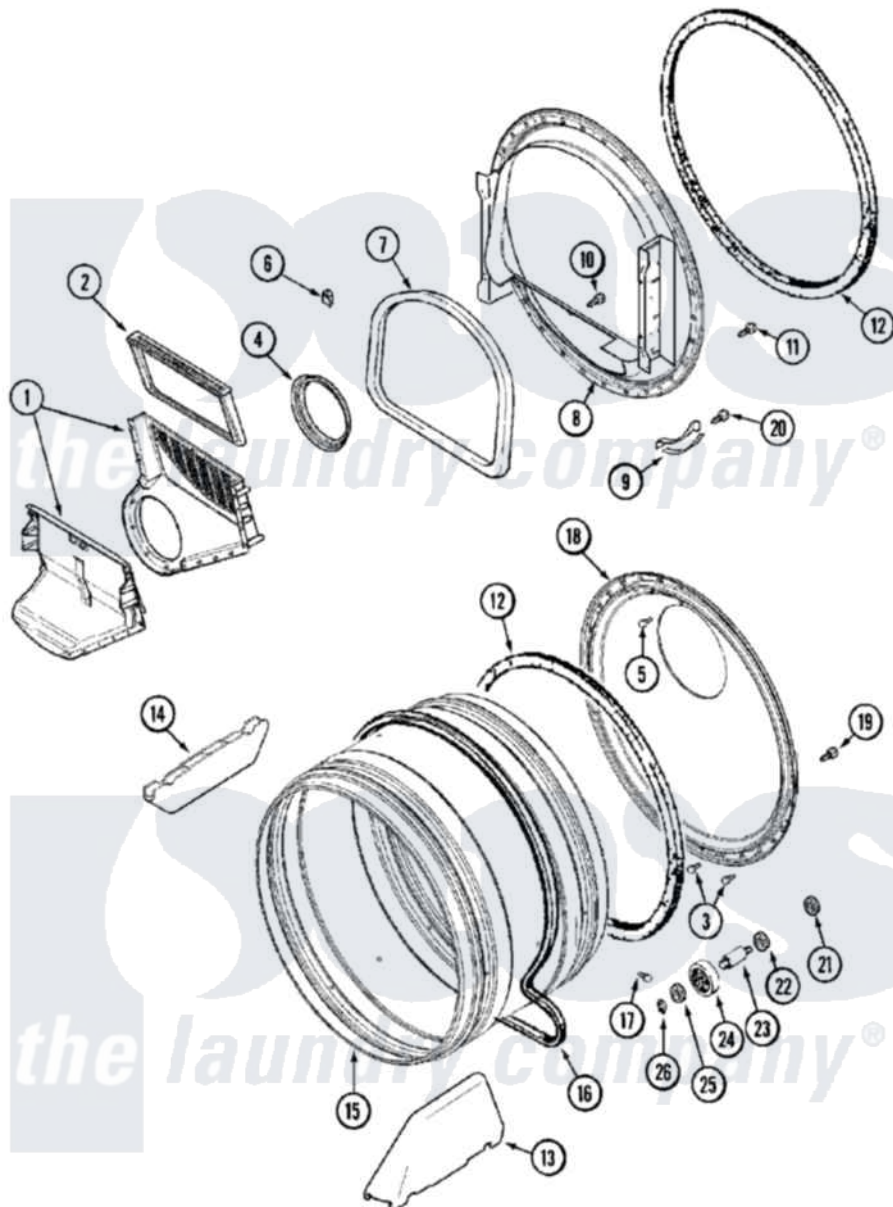

Maytag MDG21PNDGW 05 - TUMBLER

Maytag [Commercial Maytag MDG21PNDGW Dryer Parts](#) Parts Diagram 05 - TUMBLER
 Click on the part number to view part

Item	Original Part Number	Replaced By	Status	Part Description
001	33001799			Outlet Duct Assembly Note: Outlet Duct Assembly
002	33002790			Lint Filter
003	210932			Screw, No.8 X 9/16 Ctsk Note: Screw, Inlet Duct
004	33002560			Seal, Blower
005	22001996	3370225		Screw
006	Y310376			Clip, Door Switch Harness
007	33001767			Seal, Shroud
008	33001802			Front, Tumbler
009	306508			Tumbler Bearing Kit ---W
010	NLA		Not Available	SCREW, OUTLET DUCT (PHILLIPS)
011	33001855	33002917		Screw, No.10-16
012	33001807			Seal, Tumbler
013	33001756	33002032		Baffle
014	33001755			Baffle

015	33001794	33001889	Tumbler
016	33002535		V-Belt
017	33001788	33002973	Screw, No.9-15 X 1.00 Hx WS
018	33002779		Tumbler Back And Seal As-Pack
"	33003037		Tumbler Back And Seal
019	22001995		Screw Note: Screw, Tumbler Front And Shroud
020	210720		Rivet, Bearing To Tumbler Fmt
021	33001443		Nut, Hex
022	Y313347	312535	Washer, Vault Mounting Brk.
023	Y312948	6-3129480	Shaft- Tumbler
024	Y303373	12001541	Drum Roller/Washer Assembly--W
025	312535		Washer, Vault Mounting Brk.
026	410233	9703438	Ring-Retrn