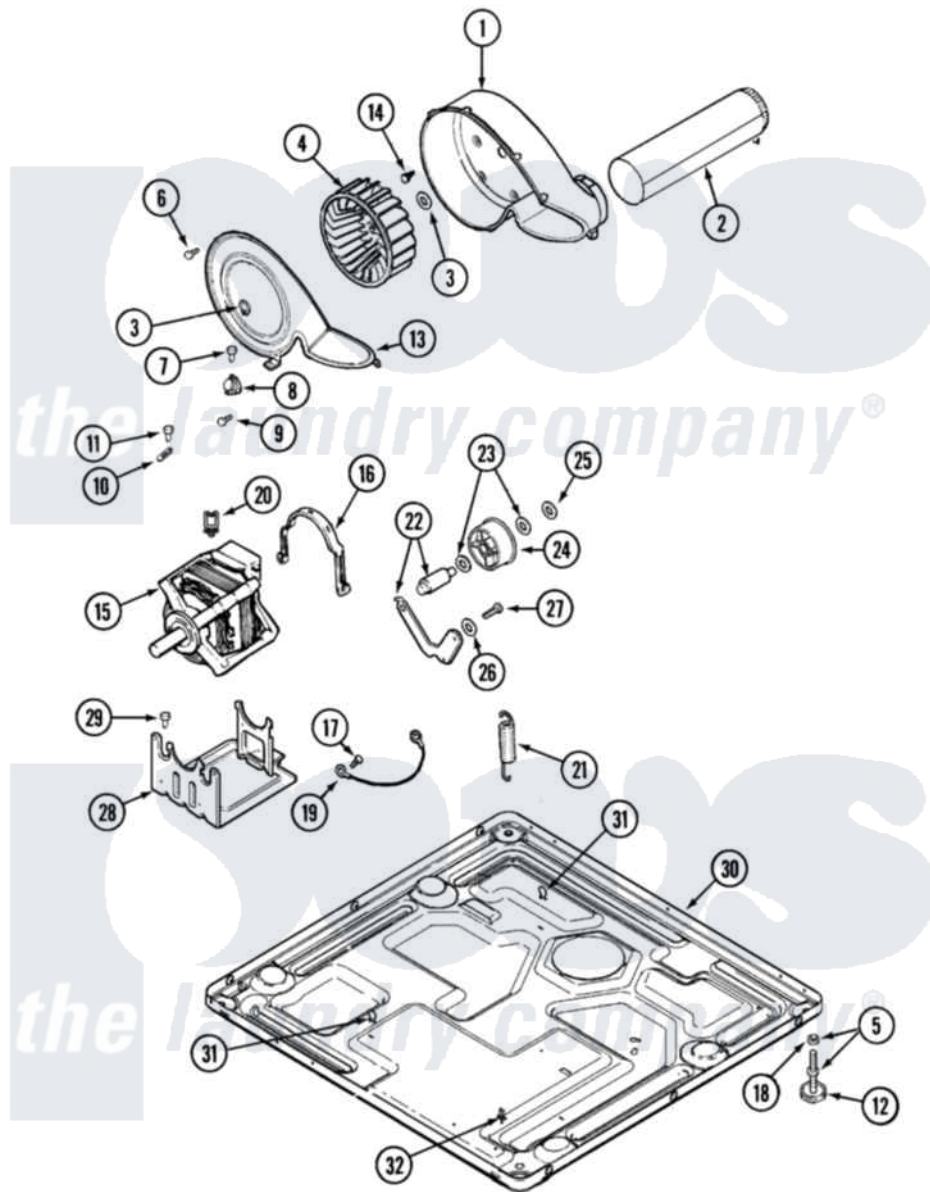

Maytag MDG21PNDGW 07 - MOTOR DRIVE & BASE

Maytag [Commercial Maytag MDG21PNDGW Dryer Parts](#) Parts Diagram 07 - MOTOR DRIVE & BASE
 Click on the part number to view part

Item	Original Part Number	Replaced By	Status	Part Description
001	33001789			Housing, Blower
002	22001995			Screw Note: Screw, Tumbler Front And Shroud
"	33001800			Duct Assembly, Exhaust
003	410233	9703438		Ring-Retrn
004	33002797			Wheel, Blower
005	Y305086			Adjustable Leg And Nut
006	33001855	33002917		Screw, No.10-16
007	Y313561			Screw---NA
008	303392			Thermostat, Cycling
"	Y303391	33303391		Thermostat, Cycling
009	22001996	3370225		Screw
010	33001762			Fuse, Thermal
011	NLA		Not Available	SCREW, THERMAL CUT-OFF
012	Y314137			Foot, Rubber
013	33001837			Cover, Thermostat
"	33002711			Cover, Blower Housing

014	314818	1163839	Screw
015	33002796	W10197708	Motor-Drve
016	33002221	Y015825	Clip, Motor To Motor Support
017	910343	488234	Screw 8-32 X 1/4
018	Y052740	62739	Nut, Lock
019	901220		Ground Wire
020	Y310376		Clip, Door Switch Harness
021	33002460	33002459	Assembly, Spring And Plug
"	33002461		Plug For Spring
022	33001840	6-3705180	Idler Arm
023	Y312527		Washer, Idler Shaft
024	33001783	6-3700340	BearIng- I
025	312958	354987	Ring, Retaining
026	33002218		Grommet, Idler Arm
027	Y014874		Screw, Idler Arm And Sleeve
028	33002817		Motor Support, Offset
029	Y313561		Screw----NA
030	33001821		Transformer
"	33001948		Transformer Lower
"	NLA	Not Available	BASE, (LWR)----NA
031	410490		Spring, Retainer Wire Harness
032	315471	22003298	Retainer, Wire