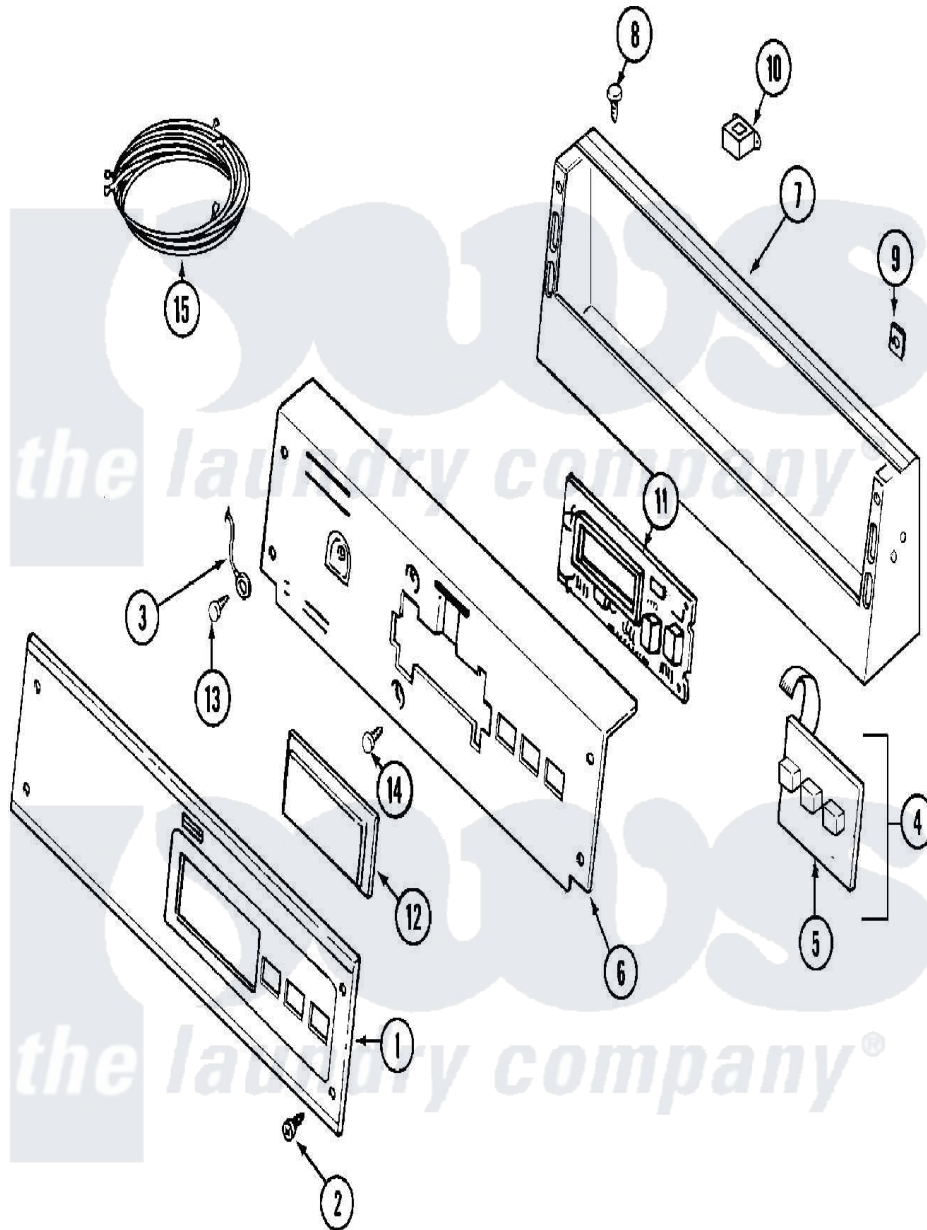

Maytag MDG21PNDWW 01 - CONTROL PANEL

Maytag [Commercial Maytag MDG21PNDWW Dryer Parts](#) Parts Diagram 01 - CONTROL PANEL
 Click on the part number to view part

Item	Original Part Number	Replaced By	Status	Part Description
001	33002943			Facia - Pn
002	215506			Screw, Control Panel Overlay
003	22001959			Wire, Ground
004	215527	W10140652		Screw, 6-20 X 1/2
"	306694			Backup Plate With Switch
005	33002863	W10131113		Push Button
006	22002954			Deflector, Water
"	33002523			Bracket, Back
007	22003101			Console
008	22001996	3370225		Screw
009	215003			Fastener, Panel And Bracket
010	22001960			Transformer
"	22002925	3370225		Screw
011	33001204			Stand-Off, Ccontrol Board
"	33002358	W10130081		Control Board
012	22001962	W10131114		Cover, Display

013	211252	Screw, Ground Wire
014	215526	Screw, Circuit Board
015	22003818	Wire Harness
"	33001878	Wire Harness, Main
"	33002090	Harness, Service