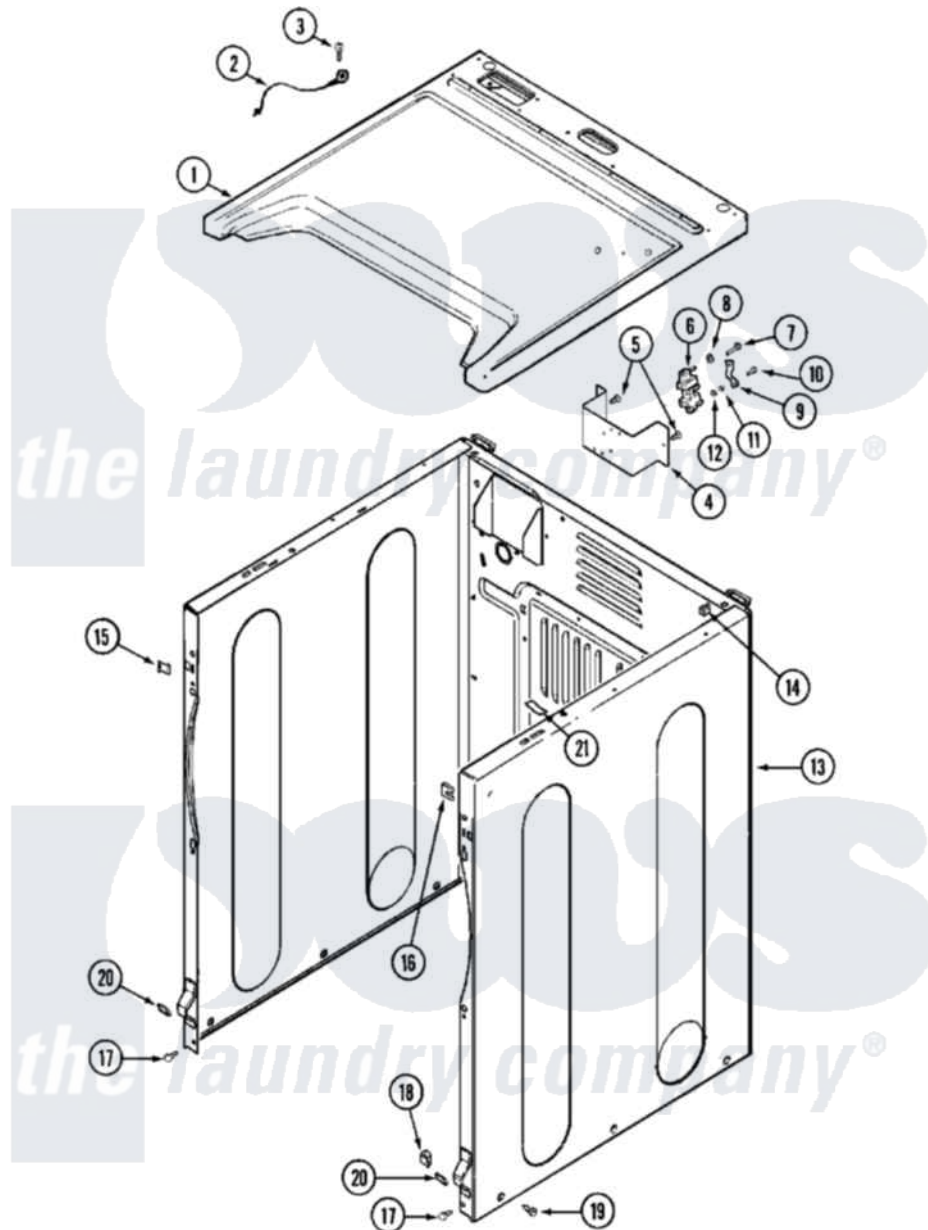

Maytag MDG21PNDWW 02 - CABINET-FRONT

Maytag Commercial Maytag MDG21PNDWW Dryer Parts Parts Diagram 02 - CABINET-FRONT
 Click on the part number to view part

Item	Original Part Number	Replaced By	Status	Part Description
001	33002627			Cover, Top
002	22001959			Wire, Ground
003	210186	3370225		Screw
004	NLA		Not Available	BRACKET, TERMINAL BLOCK---NA
005	22001995			Screw Note: Screw, Tumbler Front And Shroud
006	33001244			Block, Terminal
"	33002106			Shield, Terminal Block
007	Y312209	W10001200		Screw
008	Y311270			Washer, Terminal Block
009	Y312184			Strap, Grounding
010	Y312209	W10001200		Screw
011	311484	112432		Nut
012	311093			Washer, Terminal Connection
013	22003639			Cabinet Assembly
014	310933	33002194		Nut, Speed

015	22002049		Clip Note: Clip, Front Panel
016	213280	204439	Screw And Fstner Assembly
017	22001995		Screw Note: Screw, Tumbler Front And Shroud
018	Y310376		Clip, Door Switch Harness
019	22003409	213007	Xfor Cabinet See Cabinet, Back
020	22002239		Clip, Front Panel
021	33001836		Strap, Top Cover Support