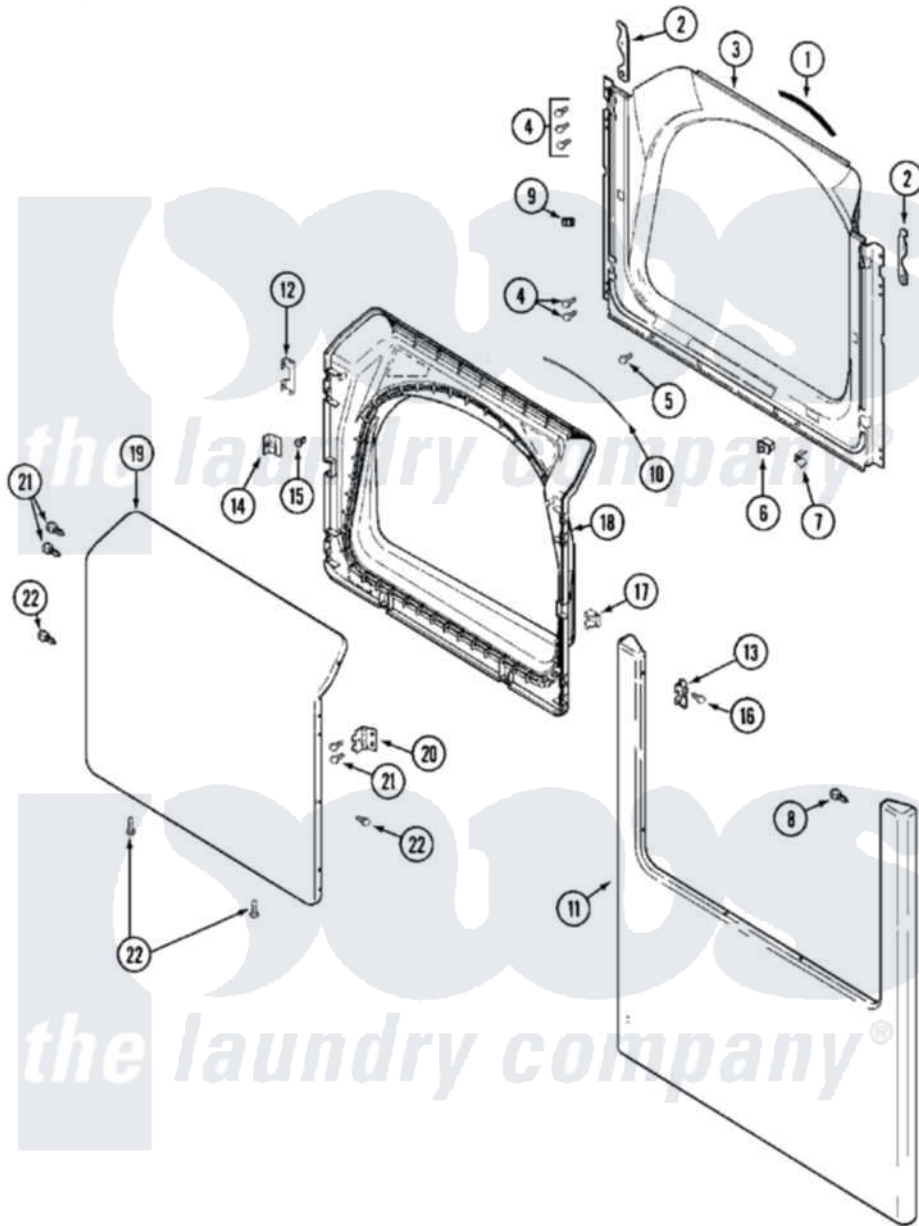

# Maytag MDG21PNDWW 03 - DOOR

Maytag Commercial Maytag MDG21PNDWW Dryer Parts Parts Diagram 03 - DOOR  
 Click on the part number to view part

Item	Original Part Number	Replaced By	Status	Part Description
001	<a href="#">33001767</a>			Seal, Shroud
002	22002247	<a href="#">33002597</a>		Hook, Security
003	<a href="#">33001778</a>			Shroud
004	<a href="#">22001995</a>			Screw Note: Screw, Tumbler Front And Shroud
005	<a href="#">33001768</a>			Screw, Shroud Note: Screw, Shroud And Outlet Duct
006	33001509	<a href="#">W10169313</a>		Switch-Dor
007	<a href="#">33001760</a>			Bracket, Hinge
008	<a href="#">22002243</a>			Screw, Front Panel And Hinge
"	<a href="#">22002244</a>			Clip, Grounding
009	Y304578	<a href="#">LA-1003</a>		Door Catch Kit
010	<a href="#">33002094</a>			Seal, Door
011	213280	<a href="#">204439</a>		Screw And Fstner Assembly
"	<a href="#">22002836</a>			Panel, Front
012	<a href="#">22002038</a>			Clip, Door
013	<a href="#">33001764</a>			Cover, Hinge Hole

014	<a href="#">33001793</a>		Bracket, Strike
015	<a href="#">33001761</a>		Strike, Door
016	<a href="#">33001846</a>		Screw, Hinge Hole Cover
017	<a href="#">33001763</a>		Plug, Inner Door
018	<a href="#">22002039</a>		Clip, Door
"	<a href="#">22002063</a>		Screw No.8-18AB Wafer Head
"	<a href="#">33002544</a>		Door, Inner W/Seal
019	<a href="#">22003785</a>		Door, Outer
020	<a href="#">33001759</a>		Hinge, Door
021	22002062	<a href="#">98006631</a>	Screw
022	<a href="#">22002063</a>		Screw No.8-18AB Wafer Head