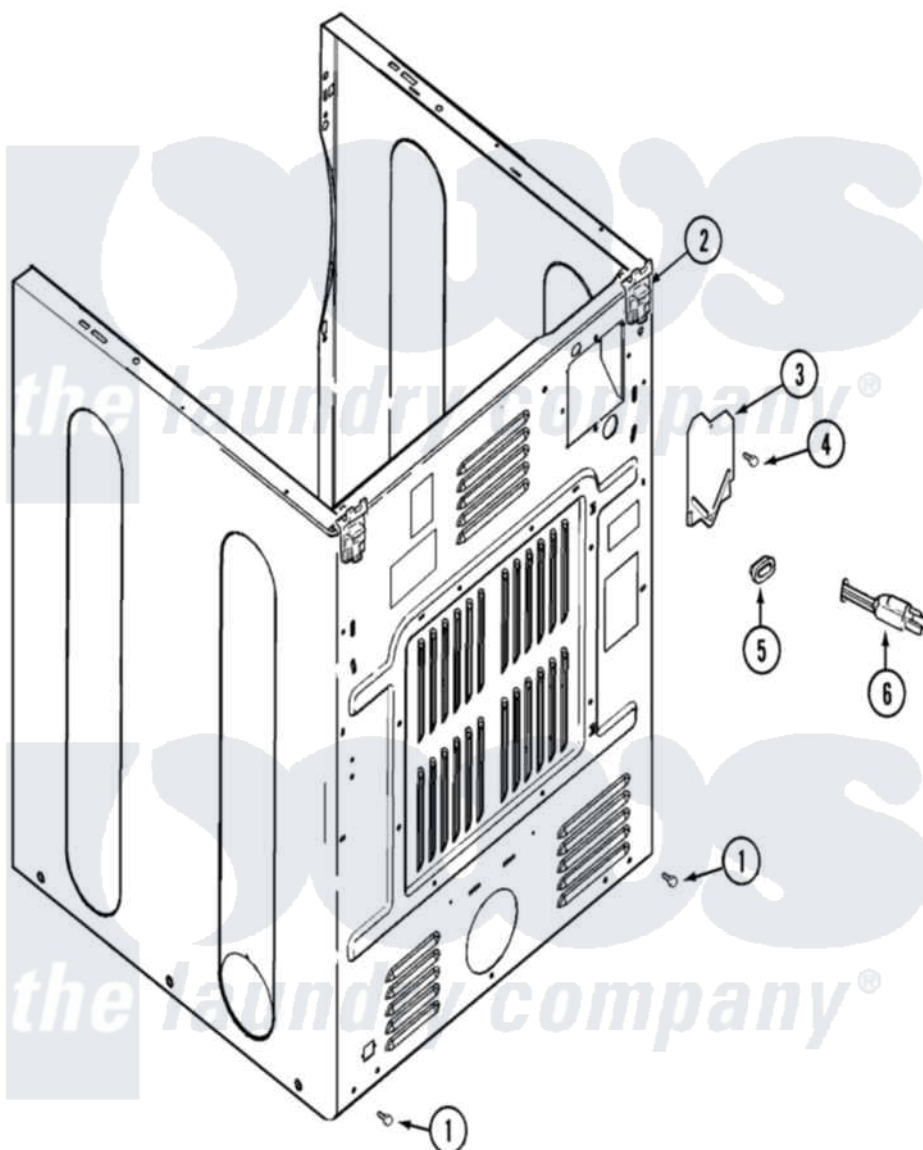

Maytag MDG21PNDWW 04 - CABINET-REAR

Maytag [Commercial Maytag MDG21PNDWW Dryer Parts](#) Parts Diagram 04 - CABINET-REAR
 Click on the part number to view part

Item	Original Part Number	Replaced By	Status	Part Description
001	22001995			Screw Note: Screw, Tumbler Front And Shroud
002	22001995			Screw Note: Screw, Tumbler Front And Shroud
"	22004095			Hinge, Plastic
003	33001795			Cover, Terminal Block
004	22001995			Screw Note: Screw, Tumbler Front And Shroud
005	211881			Grommet, Cord Part Not Used-Gas Models Only
"	33002157			Grommet
006	22003062			Cord, Power
"	33002916			Power Cord, Canadian 240V