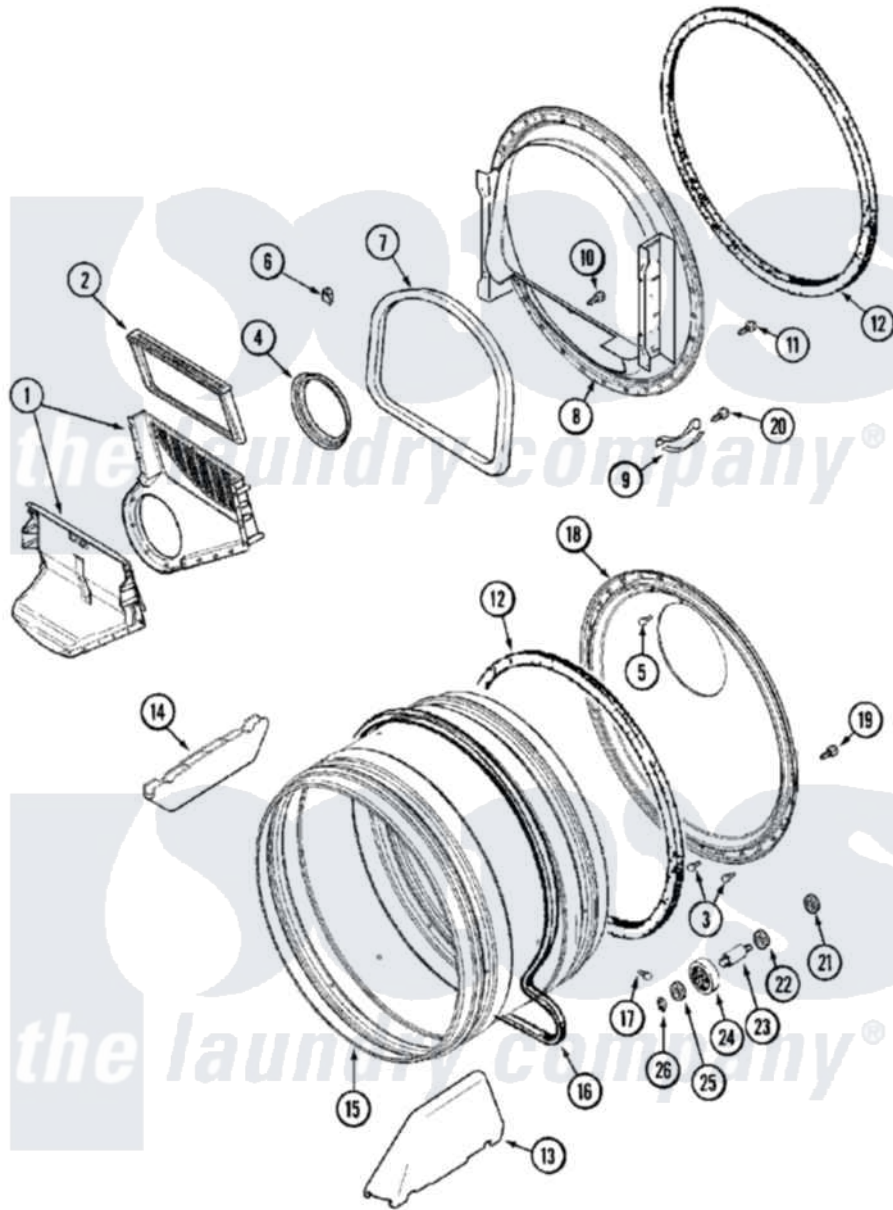

Maytag MDG21PNDWW 05 - TUMBLER

Maytag [Commercial Maytag MDG21PNDWW Dryer Parts](#) Parts Diagram 05 - TUMBLER
 Click on the part number to view part

Item	Original Part Number	Replaced By	Status	Part Description
001	33001799			Outlet Duct Assembly Note: Outlet Duct Assembly
002	33002790			Lint Filter
003	210932			Screw, No.8 X 9/16 Ctsk Note: Screw, Inlet Duct
004	33002560			Seal, Blower
005	22001996	3370225		Screw
006	Y310376			Clip, Door Switch Harness
007	33001767			Seal, Shroud
008	33001802			Front, Tumbler
009	306508			Tumbler Bearing Kit ---W
010	NLA		Not Available	SCREW, OUTLET DUCT (PHILLIPS)
011	33001855	33002917		Screw, No.10-16
012	33001807			Seal, Tumbler
013	33001756	33002032		Baffle
014	33001755			Baffle

015	33001794	33001889	Tumbler
016	33002535		V-Belt
017	33001788	33002973	Screw, No.9-15 X 1.00 Hx WS
018	33002779		Tumbler Back And Seal As-Pack
"	33003037		Tumbler Back And Seal
019	22001995		Screw Note: Screw, Tumbler Front And Shroud
020	210720		Rivet, Bearing To Tumbler Fmt
021	33001443		Nut, Hex
022	Y313347	312535	Washer, Vault Mounting Brk.
023	Y312948	6-3129480	Shaft- Tumbler
024	Y303373	12001541	Drum Roller/Washer Assembly--W
025	312535		Washer, Vault Mounting Brk.
026	410233	9703438	Ring-Retrn