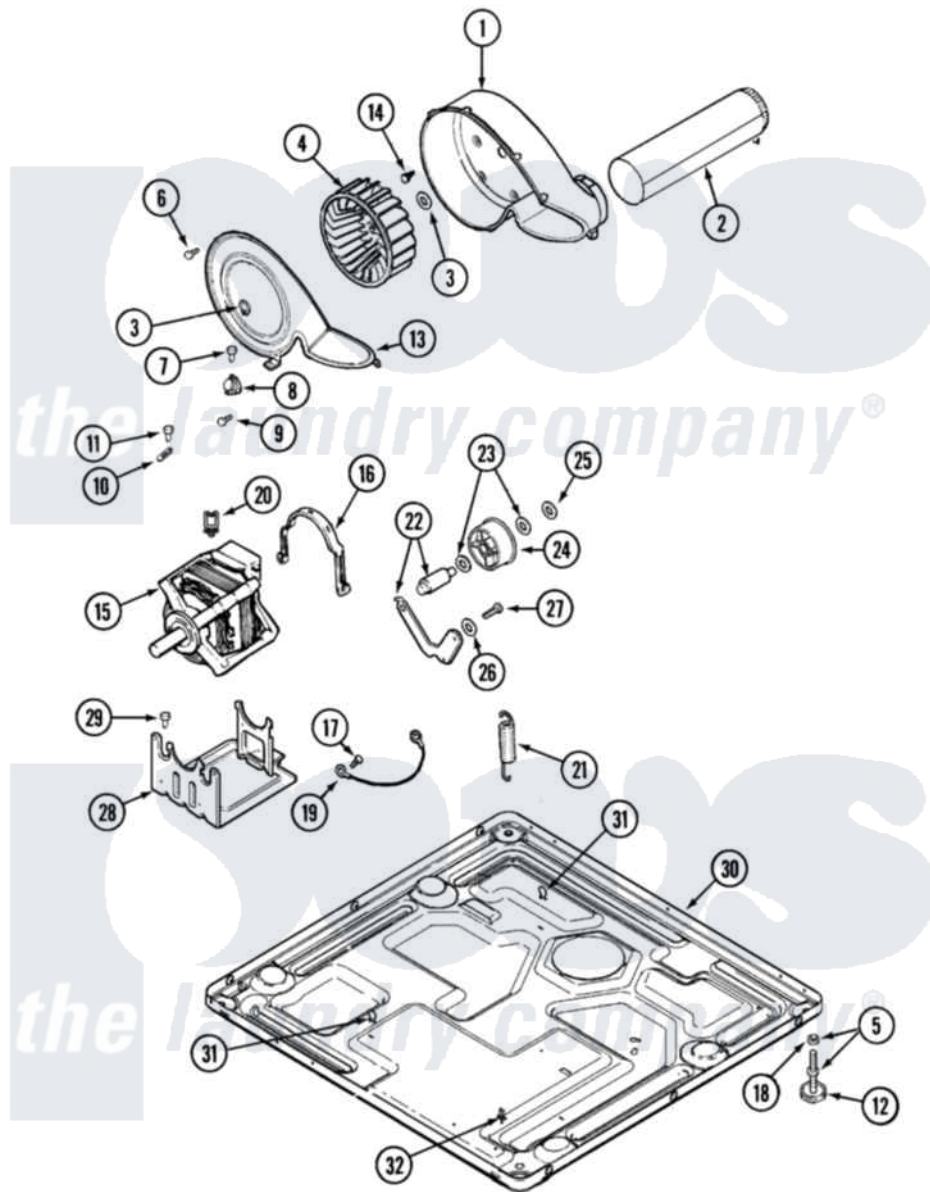

# Maytag MDG21PNDWW 07 - MOTOR DRIVE & BASE

Maytag [Commercial Maytag MDG21PNDWW Dryer Parts](#) Parts Diagram 07 - MOTOR DRIVE & BASE  
 Click on the part number to view part

Item	Original Part Number	Replaced By	Status	Part Description
001	<a href="#">33001789</a>			Housing, Blower
002	<a href="#">22001995</a>			Screw Note: Screw, Tumbler Front And Shroud
"	<a href="#">33001800</a>			Duct Assembly, Exhaust
003	410233	<a href="#">9703438</a>		Ring-Retrn
004	<a href="#">33002797</a>			Wheel, Blower
005	<a href="#">Y305086</a>			Adjustable Leg And Nut
006	33001855	<a href="#">33002917</a>		Screw, No.10-16
007	<a href="#">Y313561</a>			Screw---NA
008	<a href="#">303392</a>			Thermostat, Cycling
"	Y303391	<a href="#">33303391</a>		Thermostat, Cycling
009	22001996	<a href="#">3370225</a>		Screw
010	<a href="#">33001762</a>			Fuse, Thermal
011	NLA		Not Available	SCREW, THERMAL CUT-OFF
012	<a href="#">Y314137</a>			Foot, Rubber
013	<a href="#">33001837</a>			Cover, Thermostat
"	<a href="#">33002711</a>			Cover, Blower Housing