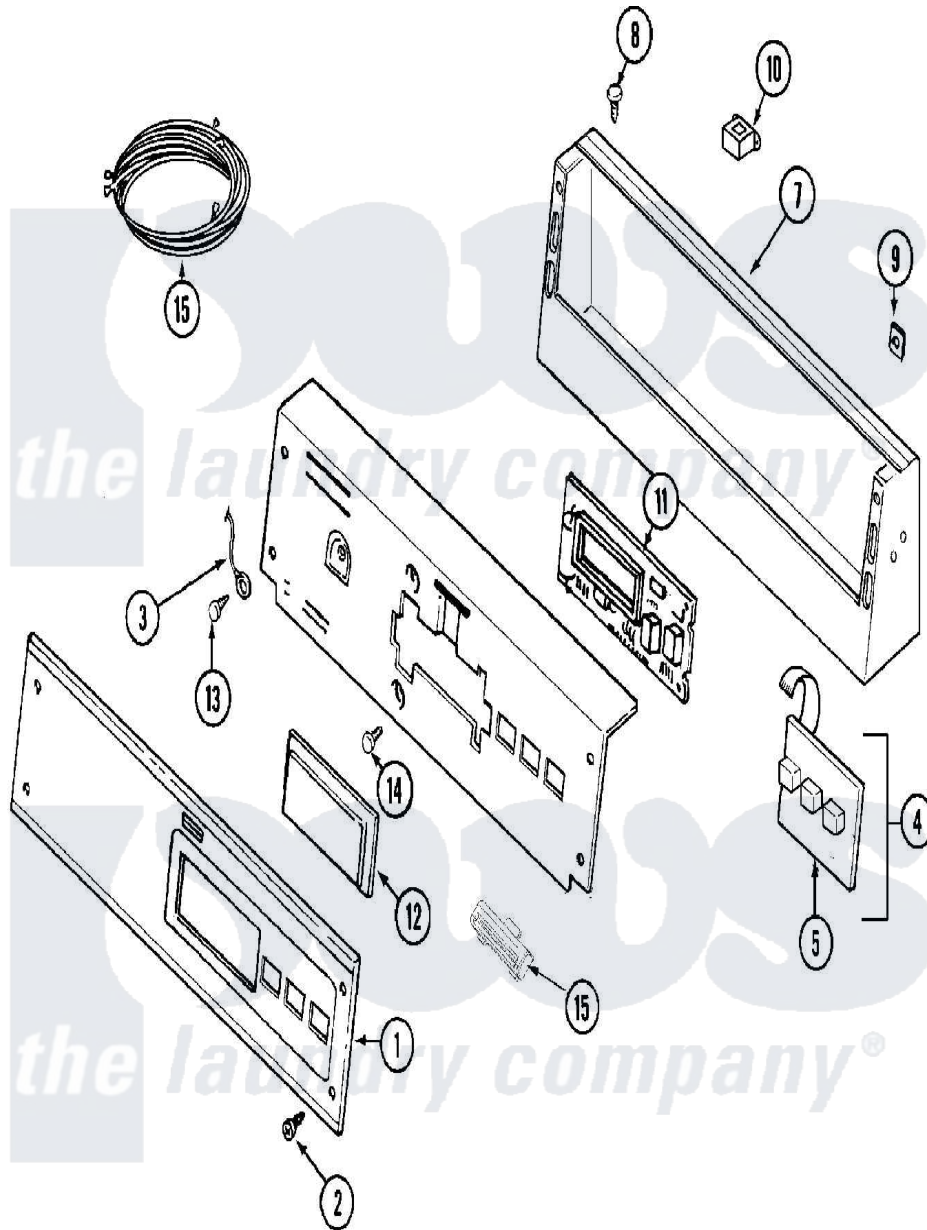

Maytag MDG21PRAWQ 01 - CONTROL PANEL

Maytag [Commercial Maytag MDG21PRAWQ Dryer Parts](#) Parts Diagram 01 - CONTROL PANEL
 Click on the part number to view part

Item	Original Part Number	Replaced By	Status	Part Description
001	33002669			Control Panel
002	215506			Screw, Control Panel Overlay
003	22001959			Wire, Ground
004	215527	W10140652		Screw, 6-20 X 1/2
"	306694			Backup Plate With Switch
005	215517	W10131113		Push Button
006	22001511	22002954		Deflector, Water
"	33001956	W10124215		Bracket, Control
"	33002862	33002523		Bracket, Back
007	22003101			Console
"	22004228			Console BSQ
008	22001996	3370225		Screw
009	215003			Fastener, Panel And Bracket
010	211251			Screw, Transformer
"	22001419			Nut, Transformer
"	22001960			Transformer

011	33001204		Stand-Off, Ccontrol Board
"	33001746	W10130081	Control Board
"	912077		Locknut, Reader Harness
012	22001962	W10131114	Cover, Display
013	211252		Screw, Ground Wire
014	215526		Screw, Circuit Board
015	22001976		Bezel
016	33001856		Reader Harness Kit
017	22001973		Harness, Pr Service
018	33002671		Use And Care Manual