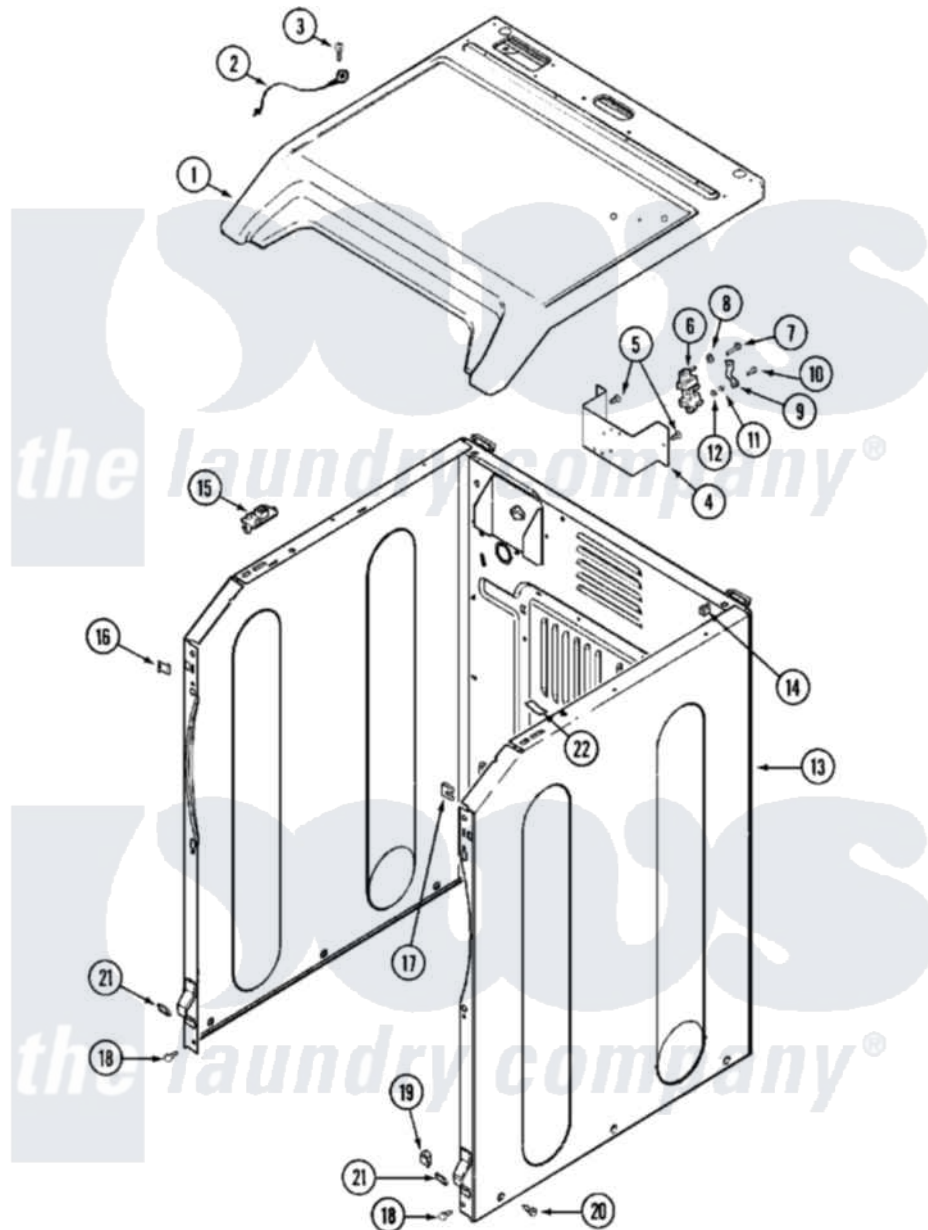

Maytag MDG21PRAWQ 02 - CABINET-FRONT

Maytag [Commercial Maytag MDG21PRAWQ Dryer Parts](#) Parts Diagram 02 - CABINET-FRONT
 Click on the part number to view part

Item	Original Part Number	Replaced By	Status	Part Description
001	33002627			Cover, Top
"	33002628			Cover, Top
002	22001959			Wire, Ground
003	210186	3370225		Screw
004	NLA		Not Available	BRACKET, TERMINAL BLOCK---NA
005	22001995			Screw Note: Screw, Tumbler Front And Shroud
006	33001244			Block, Terminal
007	Y312209	W10001200		Screw
008	Y311270			Washer, Terminal Block
009	Y312184			Strap, Grounding
010	NLA		Not Available	SCREW, GROUND STRAP
011	311484	112432		Nut
012	311093			Washer, Terminal Connection
013	NLA		Not Available	CABINET ASSY. (BSQ-AS PKD)

014	310933	33002194	Nut, Speed
015	33001872	33002891	Pin, Locator
016	22002049		Clip Note: Clip, Front Panel
017	213280	204439	Screw And Fstner Assembly
018	22001995		Screw Note: Screw, Tumbler Front And Shroud
019	22003298		Retainer, Wire
020	22003409	213007	Xfor Cabinet See Cabinet, Back
021	213280	204439	Screw And Fstner Assembly
"	22002239		Clip, Front Panel
022	33002073	Y310376	Clip, Door Switch Harness
023	33001836		Strap, Top Cover Support