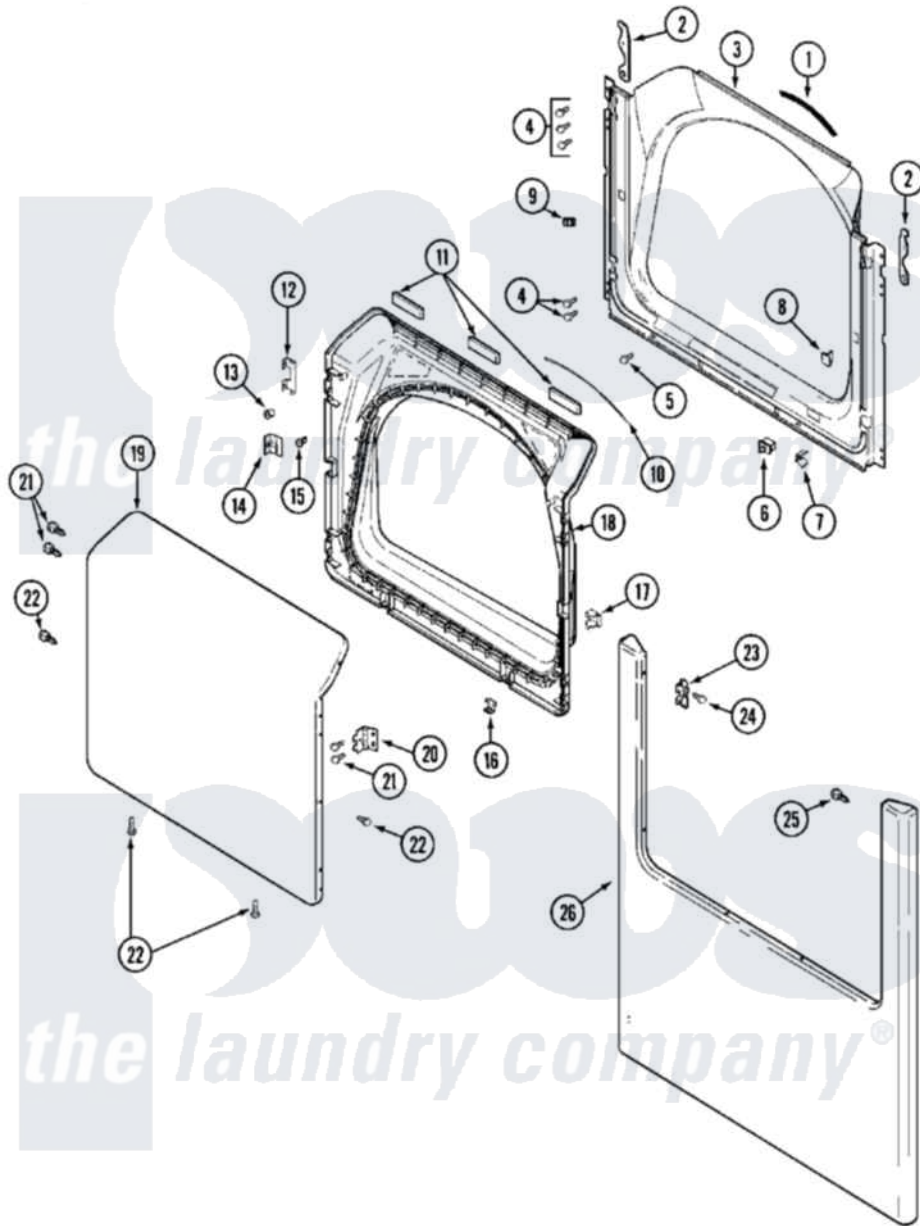

Maytag MDG21PRAWQ 03 - DOOR

Maytag [Commercial Maytag MDG21PRAWQ Dryer Parts](#) Parts Diagram 03 - DOOR
 Click on the part number to view part

Item	Original Part Number	Replaced By	Status	Part Description
001	33001767			Seal, Shroud
002	22002247	33002597		Hook, Security
003	33001778			Shroud
004	22001995			Screw Note: Screw, Tumbler Front And Shroud
005	33001768			Screw, Shroud Note: Screw, Shroud And Outlet Duct
006	33001509	W10169313		Switch-Dor
007	33001760			Bracket, Hinge
008	33001763			Plug, Inner Door
009	Y304578	LA-1003		Door Catch Kit
010	33002094			Seal, Door
011	22002038			Clip, Door
012	33001771			Bushing, Inner Door
013	33001793			Bracket, Strike
014	33001761			Strike, Door
015	22002039			Clip, Door

016	33001763		Plug, Inner Door
017	22002039		Clip, Door
018	33002544		Door, Inner W/Seal
019	22003785		Door, Outer
"	22003786	Not Available	DOOR, OUTER (BSQ)
020	33001759		Hinge, Door
021	22002062	98006631	Screw
022	22002063		Screw No.8-18AB Wafer Head
"	33002351		Screw
023	33001764		Cover, Hinge Hole
"	33002349		Cover, Hinge Hole
024	33001846		Screw, Hinge Hole Cover
025	22002243		Screw, Front Panel And Hinge
"	22002244		Clip, Grounding
026	22002239		Clip, Front Panel
"	22002241	22002836	Panel, Front