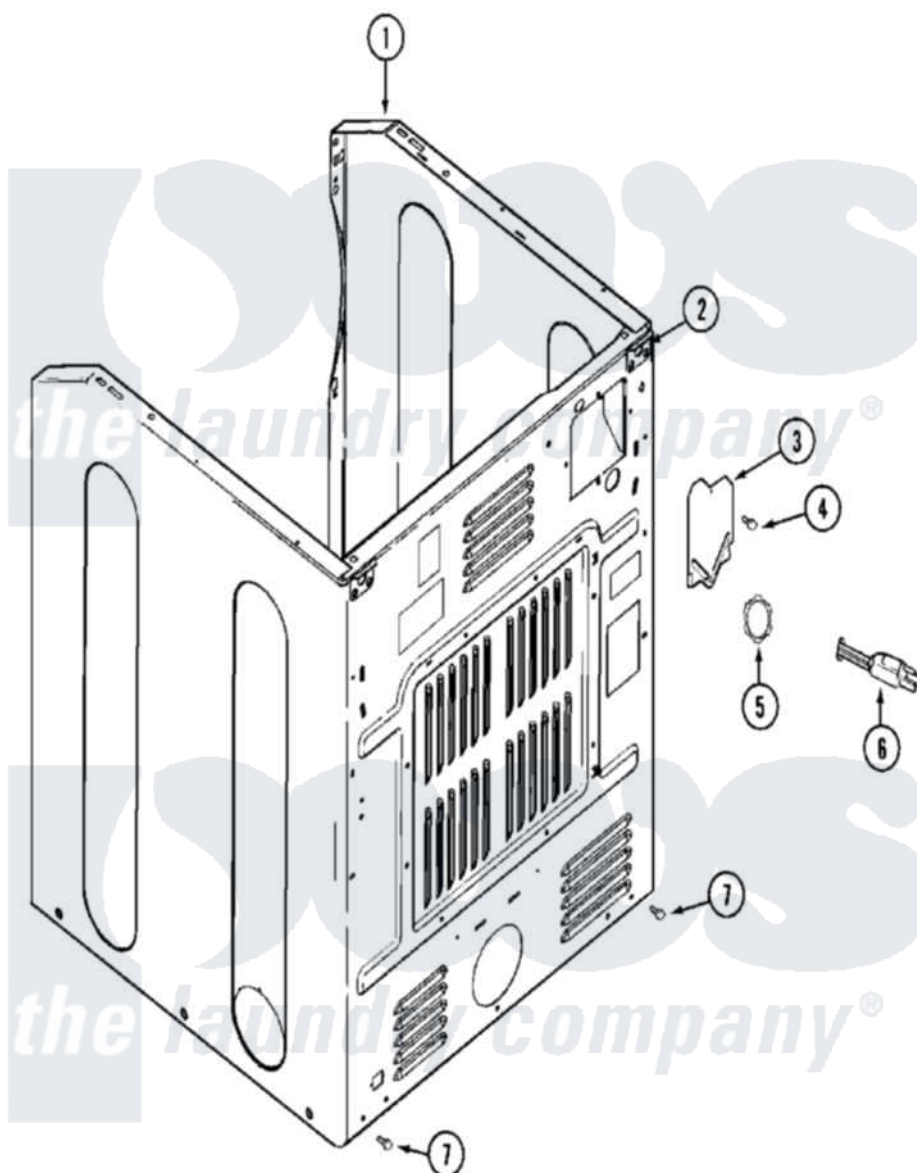

# Maytag MDG21PRAWQ 04 - CABINET-REAR

Maytag [Commercial Maytag MDG21PRAWQ Dryer Parts](#) Parts Diagram 04 - CABINET-REAR  
 Click on the part number to view part

| Item | Original Part Number     | Replaced By              | Status        | Part Description                             |
|------|--------------------------|--------------------------|---------------|----------------------------------------------|
| 001  | NLA                      |                          | Not Available | CABINET ASSY. (BSQ-AS PKD)                   |
| 002  | <a href="#">22001995</a> |                          |               | Screw Note: Screw, Tumbler Front And Shroud  |
| "    | 22003367                 | <a href="#">22004095</a> |               | Hinge, Plastic                               |
| 003  | <a href="#">33001795</a> |                          |               | Cover, Terminal Block                        |
| 004  | <a href="#">22001995</a> |                          |               | Screw Note: Screw, Tumbler Front And Shroud  |
| 005  | <a href="#">33001425</a> |                          |               | Locknut, Eared For Canadian                  |
| 006  | <a href="#">22003062</a> |                          |               | Cord, Power                                  |
| 007  | <a href="#">22001995</a> |                          |               | Screw Note: Screw, Tumbler Front And Shroud  |
| 008  | 33002053                 | <a href="#">211881</a>   |               | Grommet, Cord Part Not Used- Gas Models Only |