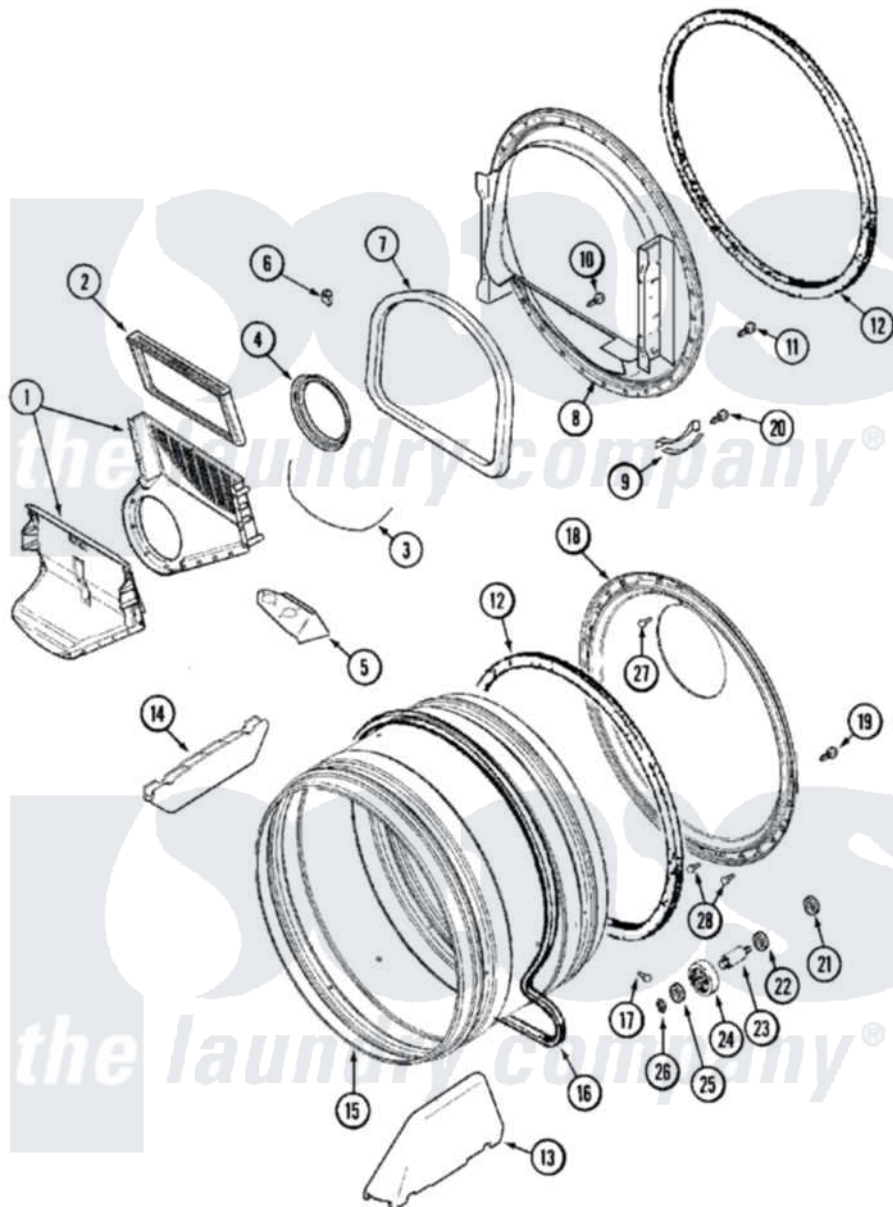

# Maytag MDG21PRAWQ 05 - TUMBLER

Maytag [Commercial Maytag MDG21PRAWQ Dryer Parts](#) Parts Diagram 05 - TUMBLER  
 Click on the part number to view part

Item	Original Part Number	Replaced By	Status	Part Description
001	<a href="#">33001799</a>			Outlet Duct Assembly Note: Outlet Duct Assembly
002	33001804	<a href="#">33002790</a>		Lint Filter
003	NLA		Not Available	SEAL, OUTLET DUCT
004	33001758	<a href="#">33002560</a>		Seal, Blower
005	<a href="#">33001837</a>			Cover, Thermostat
006	<a href="#">Y310376</a>			Clip, Door Switch Harness
007	<a href="#">33001767</a>			Seal, Shroud
008	<a href="#">33001802</a>			Front, Tumbler
009	<a href="#">306508</a>			Tumbler Bearing Kit ----W
010	NLA		Not Available	SCREW, OUTLET DUCT (PHILLIPS)
011	33001855	<a href="#">33002917</a>		Screw, No.10-16
012	<a href="#">33001807</a>			Seal, Tumbler
013	33001756	<a href="#">33002032</a>		Baffle
014	<a href="#">33001755</a>			Baffle
015	33001794	<a href="#">33001889</a>		Tumbler

016	33001777	<a href="#">33002535</a>	V-Belt
017	33001788	<a href="#">33002973</a>	Screw, No.9-15 X 1.00 Hx WS
018	<a href="#">33001801</a>		Back, Tumbler
019	<a href="#">33002190</a>		SCrew, C BraCe, BraCket, Cabinet
020	<a href="#">210720</a>		Rivet, Bearing To Tumbler Fmt
021	<a href="#">33001443</a>		Nut, Hex
022	Y313347	<a href="#">312535</a>	Washer, Vault Mounting Brk.
023	Y312948	<a href="#">6-3129480</a>	Shaft- Tumbler
024	Y303373	<a href="#">12001541</a>	Drum Roller/Washer Assembly--W
025	<a href="#">312535</a>		Washer, Vault Mounting Brk.
026	410233	<a href="#">9703438</a>	Ring-Retrn
027	<a href="#">210932</a>		Screw, No.8 X 9/16 Ctsk Note: Screw, Inlet Duct
028	22001996	<a href="#">3370225</a>	Screw