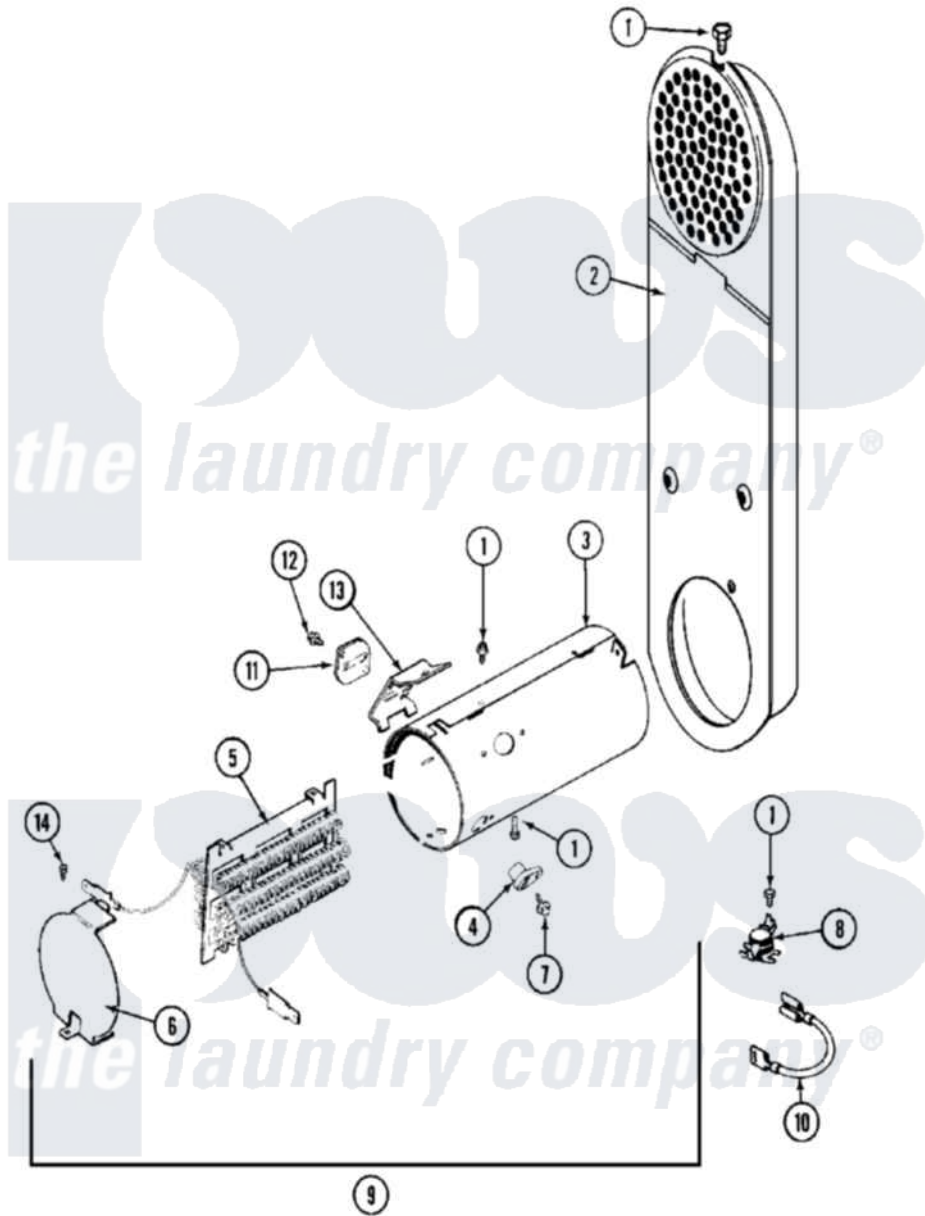

Maytag MDG21PRAWQ 06 - HEATER

Maytag Commercial Maytag MDG21PRAWQ Dryer Parts Parts Diagram 06 - HEATER
 Click on the part number to view part

Item	Original Part Number	Replaced By	Status	Part Description
001	211294	90767		Screw, 8A X 3/8 HeX Washer Head Tapping
002	33001803	33003038		Assembly, Inlet Duct-Elec
003	314995			Enclosure, Heater
004	314998			Insulator, Terminal
005	307185	308614		Heater Sub-Assembly
006	314999			Shield, Radiant
007	NLA		Not Available	SCREW, TERMINAL INSULATOR
008	303396			Thermostat, Hi-Limit
009	307179			Heater Assembly
010	Y307173			Wire, Jumper
011	307473			Fuse, Thermal
012	NLA		Not Available	SCREW, THERMAL FUSE
013	315346			Bracket, Thermal Fuse
014	33002046	693995		Screw, Hex Head
015	Y308590	W10116795		Heater