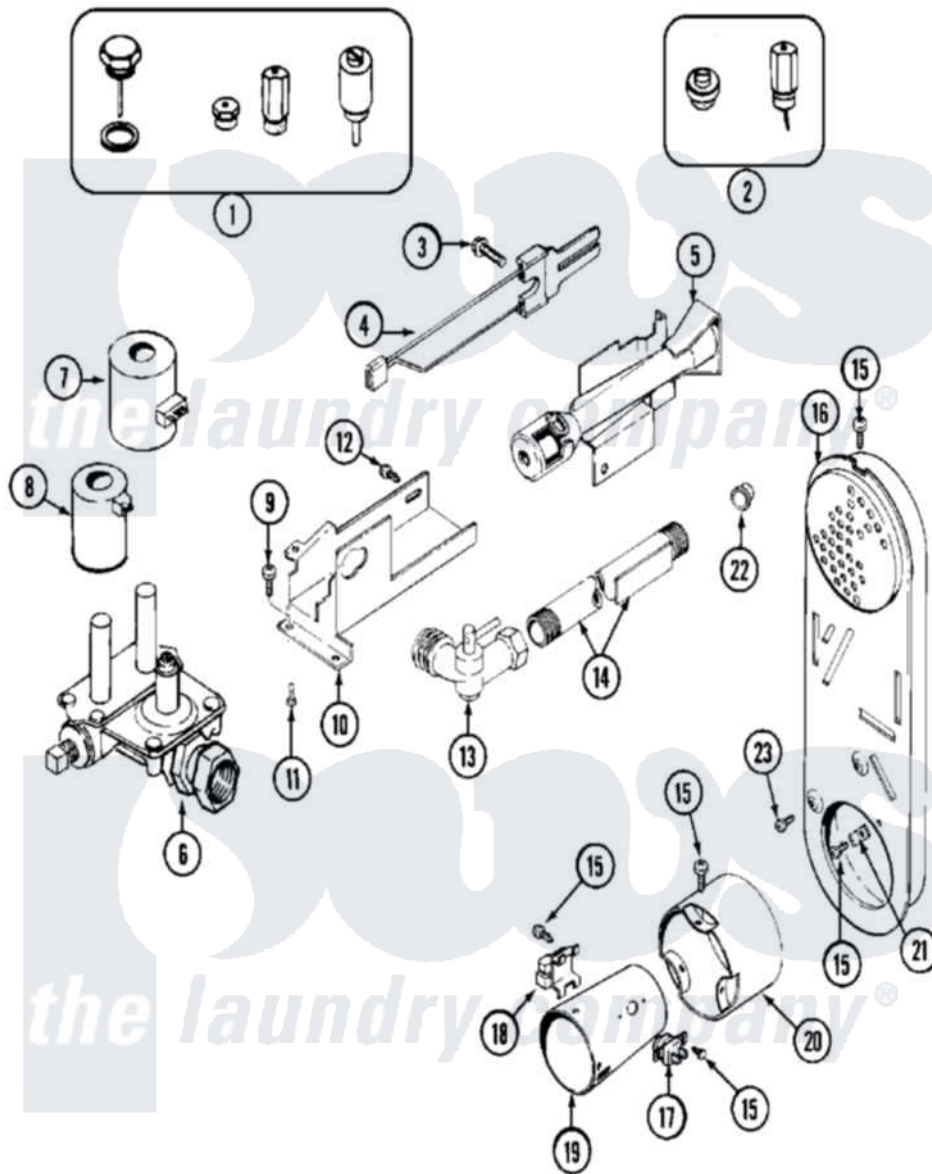

Maytag MDG21PRAWQ 07 - GAS VALVE

Maytag [Commercial Maytag MDG21PRAWQ Dryer Parts](#) Parts Diagram 07 - GAS VALVE
 Click on the part number to view part

Item	Original Part Number	Replaced By	Status	Part Description
001	Y308378	W10402145		LP Gas Con
002	Y308377		Not Available	CONVERSION KIT (LP TO NATURAL)
003	304971			Screw Note: Screw, Igniter
004	304970	4391996		Ignitor
"	33002789			Igniter Assembly
005	33001247	33002793		Burner Assembly
"	33002793			Burner Assembly
006	308345			Valve, Gas
007	306106			Coil, Holding And Booster--W
008	306105	694540		Coil, 60 Hz
009	Y313561			Screw---NA
010	NLA		Not Available	BRACKET, GAS VALVE---NA
011	314082	90767		Screw, 8A X 3/8 HeX Washer Head Tapping
"	314568	Y313559		Screw
012	22001005			Screw Note: Screw, Tumbler

012	22001990		Front And Shroud
013	33001842	3406051	Elbow Union Assembly
"	Y303349		Angle Shut-Off, Gas Valve
014	33001735		Pipe And Bracket Assembly Series 18 Not Needed Use Vavle
015	211294	90767	Screw, 8A X 3/8 HeX Washer Head Tapping
016	33001810	Not Available	DUCT ASSY., INLET (GAS) NOTE: INLET DUCT ASSEMBLY
017	305169		Thermostat, Hi-Limit Gas
018	Y303377	338906	Radiant, Sensor
019	33001835		Cone Assembly, Combustion
020	Y303841		Cone, Extension
021	Y312890		Retainer, Heater Chamber
022	33001693		Cap, Gas Pipe
023	22001996	3370225	Screw