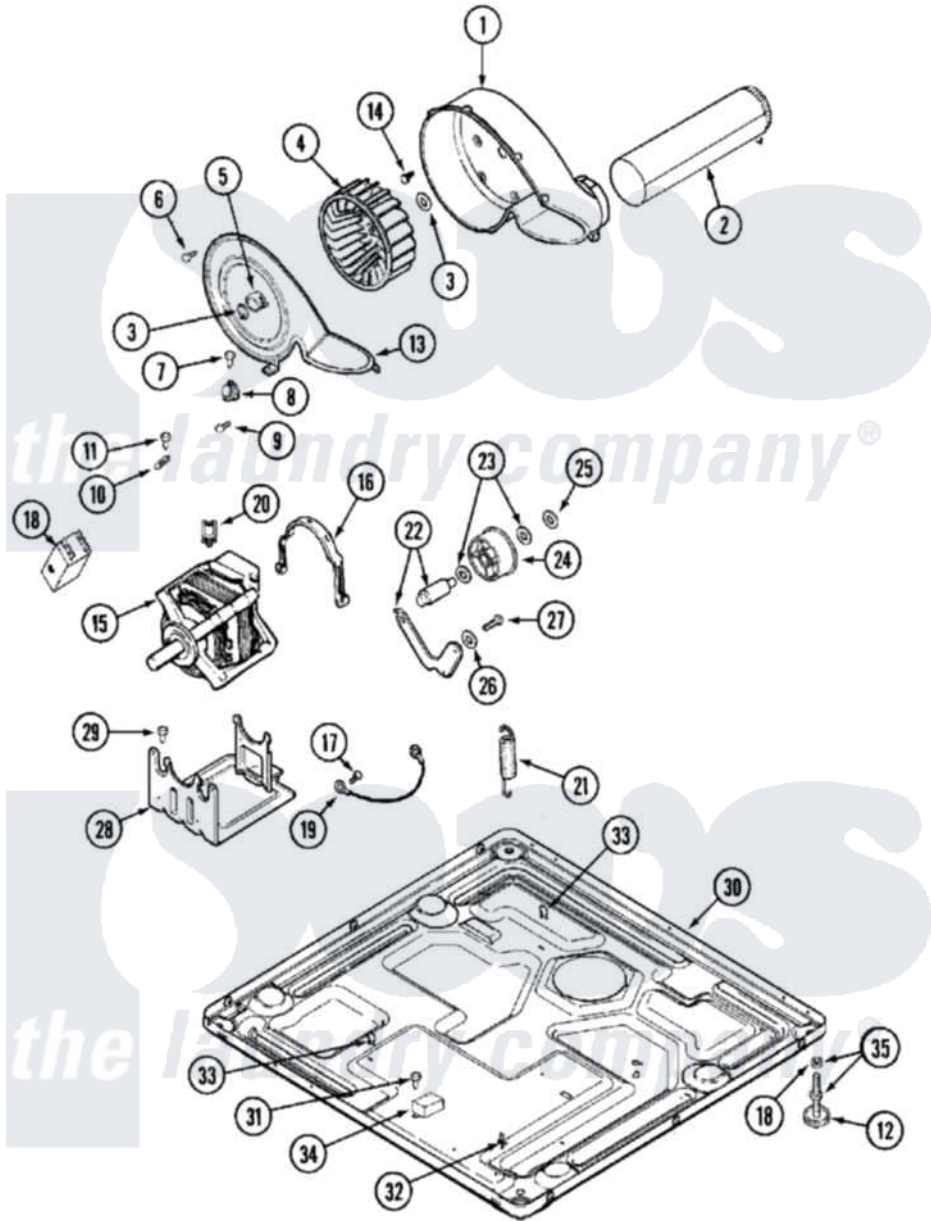

Maytag MDG21PRAWQ 08 - MOTOR DRIVE

Maytag [Commercial Maytag MDG21PRAWQ Dryer Parts](#) Parts Diagram 08 - MOTOR DRIVE
 Click on the part number to view part

Item	Original Part Number	Replaced By	Status	Part Description
001	33001789			Housing, Blower
002	22001995			Screw Note: Screw, Tumbler Front And Shroud
"	33001800			Duct Assembly, Exhaust
003	410233	9703438		Ring-Retrn
004	33001790			Wheel, Blower
"	33002797			Wheel, Blower
005	312967			Clamp, Blower Housing
006	33001855	33002917		Screw, No.10-16
007	Y313561			Screw----NA
008	303392			Thermostat, Cycling
"	33303391			Thermostat, Cycling
009	22001996	3370225		Screw
010	33001762			Fuse, Thermal
011	NLA		Not Available	SCREW, THERMAL CUT-OFF
012	Y314137			Foot, Rubber
013	33001796	33002711		Cover, Blower Housing

"	33002560		Seal, Blower
014	314818	1163839	Screw
015	33002478		Motor
"	33002795		Motor, Drive 60Hz
016	Y015825		Clip, Motor To Motor Support
017	910343	488234	Screw 8-32 X 1/4
018	Y052740	62739	Nut, Lock
019	901220		Ground Wire
020	Y310376		Clip, Door Switch Harness
021	33002157		Grommet
"	33002460	33002459	Assembly, Spring And Plug
"	33002461		Plug For Spring
022	33001782	6-3705180	Idler Arm
023	Y312527		Washer, Idler Shaft
024	33001783	6-3700340	Bearing- I
025	312958	354987	Ring, Retaining
026	315772		Sleeve, Idler Arm
027	Y014874		Screw, Idler Arm And Sleeve
028	Y313561		Screw----NA
"	33002466	33002817	Motor Support, Offset
029	Y313561		Screw----NA
030	NLA	Not Available	BASE, (LWR)----NA
031	22001078	3177991	Screw
032	315471	22003298	Retainer, Wire
033	410490		Spring, Retainer Wire Harness
034	306199		Relay, Heater
035	Y305086		Adjustable Leg And Nut