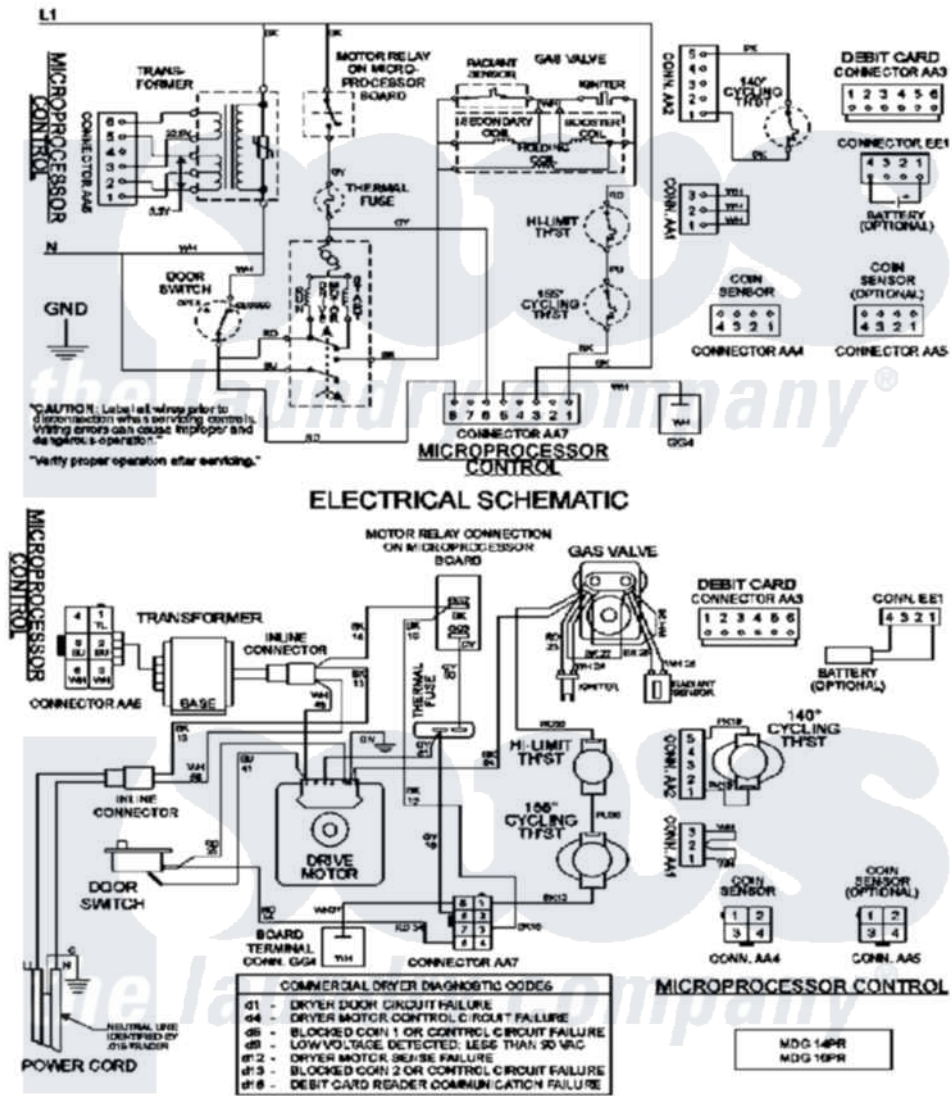

# Maytag MDG21PRAWQ 09 - WIRING INFORMATION

Maytag [Commercial Maytag MDG21PRAWQ Dryer Parts](#) Parts Diagram 09 - WIRING INFORMATION  
 Click on the part number to view part

Item	Original Part Number	Replaced By	Status	Part Description
001	NLA		Not Available	WIRING INFORMATION