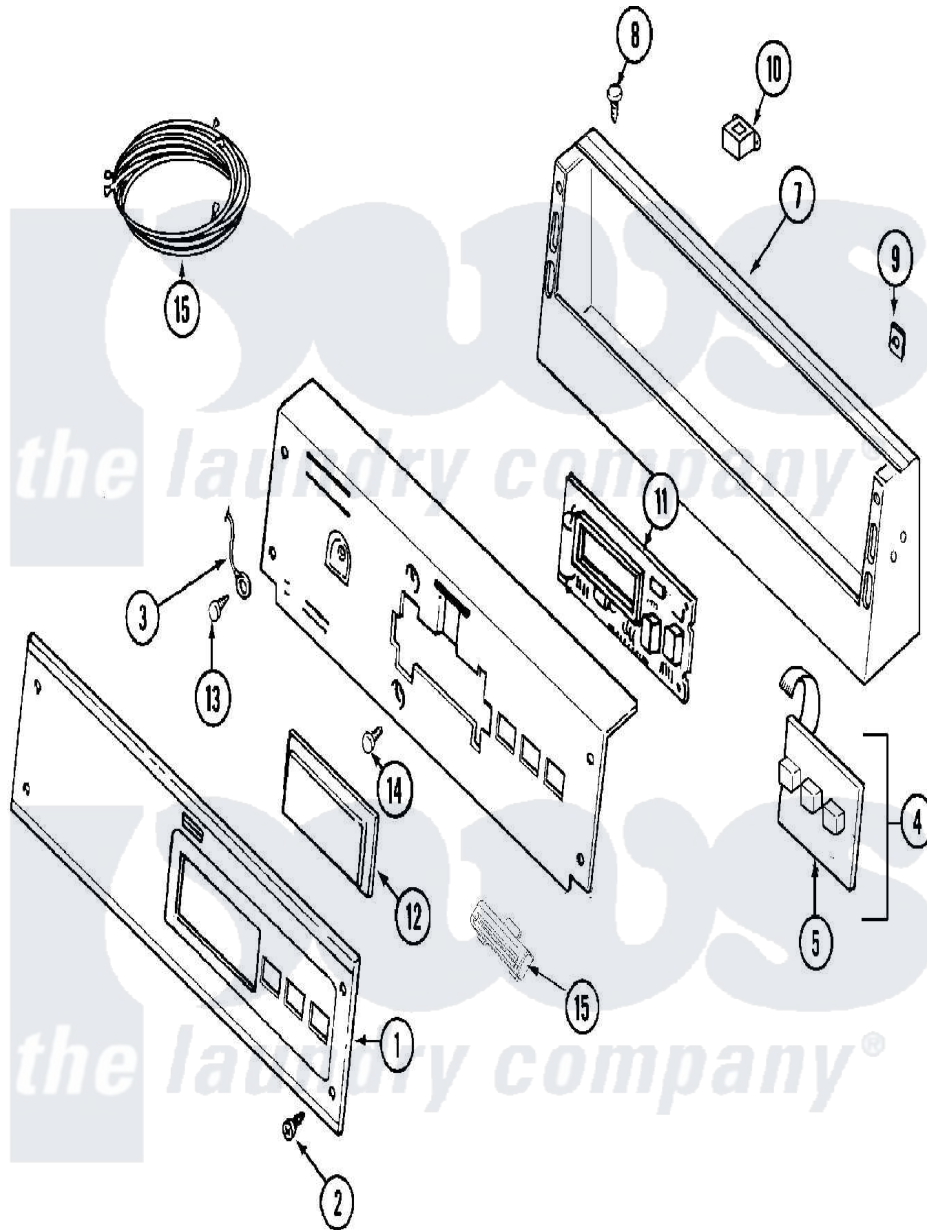

Maytag MDG21PRAWW 01 - CONTROL PANEL

Maytag Commercial Maytag MDG21PRAWW Dryer Parts Parts Diagram 01 - CONTROL PANEL
 Click on the part number to view part

Item	Original Part Number	Replaced By	Status	Part Description
001	33002669			Control Panel
002	215506			Screw, Control Panel Overlay
003	22001959			Wire, Ground
004	215527	W10140652		Screw, 6-20 X 1/2
"	306694			Backup Plate With Switch
005	215517	W10131113		Push Button
006	22001511	22002954		Deflector, Water
"	33001956	W10124215		Bracket, Control
"	33002862	33002523		Bracket, Back
007	22003101			Console
"	22004228			Console BSQ
008	22001996	3370225		Screw
009	215003			Fastener, Panel And Bracket
010	211251			Screw, Transformer
"	22001419			Nut, Transformer
"	22001960			Transformer

011	33001204		Stand-Off, Ccontrol Board
"	33001746	W10130081	Control Board
"	912077		Locknut, Reader Harness
012	22001962	W10131114	Cover, Display
013	211252		Screw, Ground Wire
014	215526		Screw, Circuit Board
015	22001976		Bezel
016	33001856		Reader Harness Kit
017	22001973		Harness, Pr Service
018	33002671		Use And Care Manual