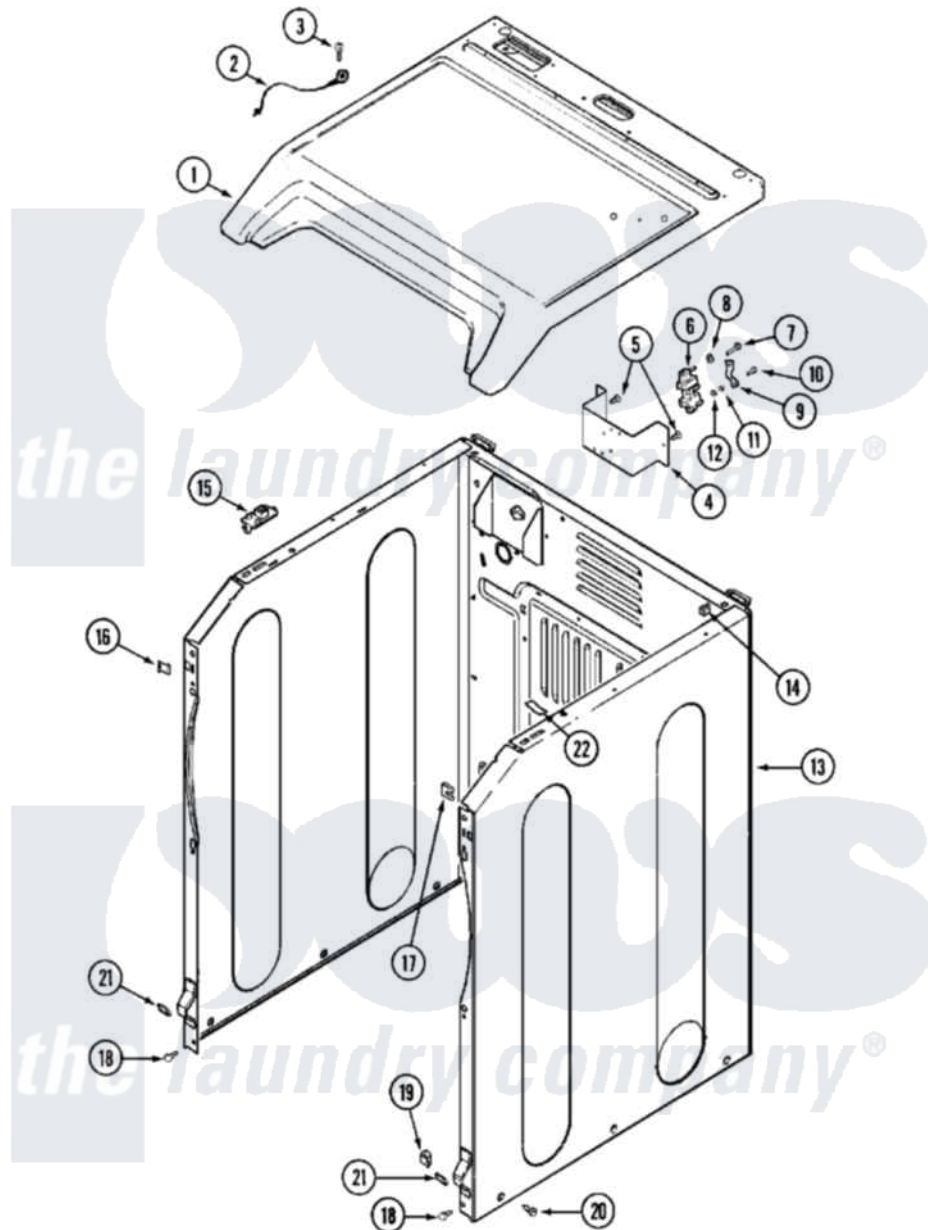

Maytag MDG21PRAWW 02 - CABINET-FRONT

Maytag Commercial Maytag MDG21PRAWW Dryer Parts Parts Diagram 02 - CABINET-FRONT
 Click on the part number to view part

Item	Original Part Number	Replaced By	Status	Part Description
001	33002627			Cover, Top
"	33002628			Cover, Top
002	22001959			Wire, Ground
003	210186	3370225		Screw
004	NLA		Not Available	BRACKET, TERMINAL BLOCK---NA
005	22001995			Screw Note: Screw, Tumbler Front And Shroud
006	33001244			Block, Terminal
007	Y312209	W10001200		Screw
008	Y311270			Washer, Terminal Block
009	Y312184			Strap, Grounding
010	NLA		Not Available	SCREW, GROUND STRAP
011	311484	112432		Nut
012	311093			Washer, Terminal Connection
013	NLA		Not Available	CABINET ASSY. (BSQ-AS PKD)

014	310933	33002194	Nut, Speed
015	33001872	33002891	Pin, Locator
016	22002049		Clip Note: Clip, Front Panel
017	213280	204439	Screw And Fstner Assembly
018	22001995		Screw Note: Screw, Tumbler Front And Shroud
019	22003298		Retainer, Wire
020	22003409	213007	Xfor Cabinet See Cabinet, Back
021	213280	204439	Screw And Fstner Assembly
"	22002239		Clip, Front Panel
022	33002073	Y310376	Clip, Door Switch Harness
023	33001836		Strap, Top Cover Support