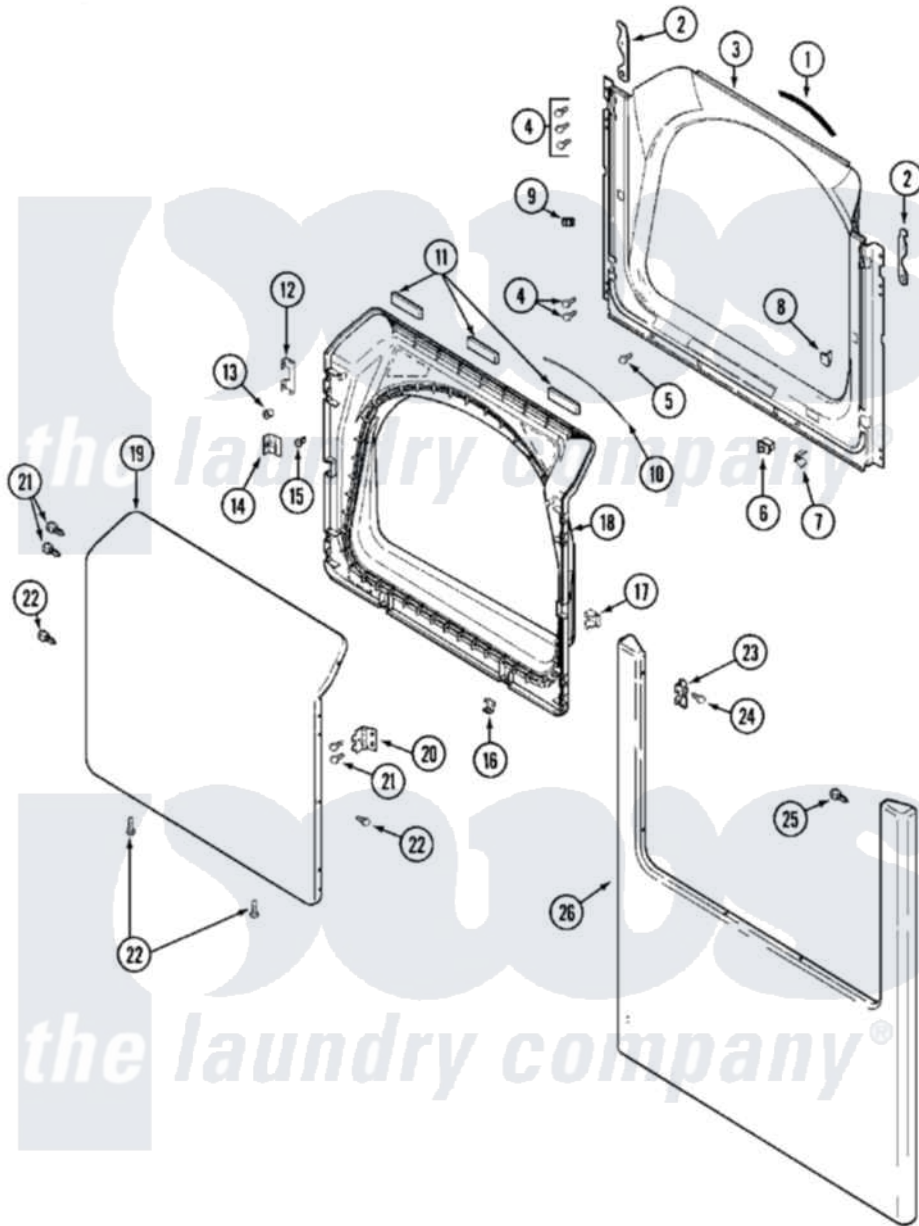

# Maytag MDG21PRAWW 03 - DOOR

Maytag Commercial Maytag MDG21PRAWW Dryer Parts Parts Diagram 03 - DOOR  
 Click on the part number to view part

Item	Original Part Number	Replaced By	Status	Part Description
001	<a href="#">33001767</a>			Seal, Shroud
002	22002247	<a href="#">33002597</a>		Hook, Security
003	<a href="#">33001778</a>			Shroud
004	<a href="#">22001995</a>			Screw Note: Screw, Tumbler Front And Shroud
005	<a href="#">33001768</a>			Screw, Shroud Note: Screw, Shroud And Outlet Duct
006	33001509	<a href="#">W10169313</a>		Switch-Dor
007	<a href="#">33001760</a>			Bracket, Hinge
008	<a href="#">33001763</a>			Plug, Inner Door
009	Y304578	<a href="#">LA-1003</a>		Door Catch Kit
010	<a href="#">33002094</a>			Seal, Door
011	<a href="#">22002038</a>			Clip, Door
012	<a href="#">33001771</a>			Bushing, Inner Door
013	<a href="#">33001793</a>			Bracket, Strike
014	<a href="#">33001761</a>			Strike, Door
015	<a href="#">22002039</a>			Clip, Door

016	<a href="#">33001763</a>		Plug, Inner Door
017	<a href="#">22002039</a>		Clip, Door
018	<a href="#">33002544</a>		Door, Inner W/Seal
019	<a href="#">22003785</a>		Door, Outer
"	22003786	Not Available	DOOR, OUTER (BSQ)
020	<a href="#">33001759</a>		Hinge, Door
021	22002062	<a href="#">98006631</a>	Screw
022	<a href="#">22002063</a>		Screw No.8-18AB Wafer Head
"	<a href="#">33002351</a>		Screw
023	<a href="#">33001764</a>		Cover, Hinge Hole
"	<a href="#">33002349</a>		Cover, Hinge Hole
024	<a href="#">33001846</a>		Screw, Hinge Hole Cover
025	<a href="#">22002243</a>		Screw, Front Panel And Hinge
"	<a href="#">22002244</a>		Clip, Grounding
026	<a href="#">22002239</a>		Clip, Front Panel
"	22002241	<a href="#">22002836</a>	Panel, Front