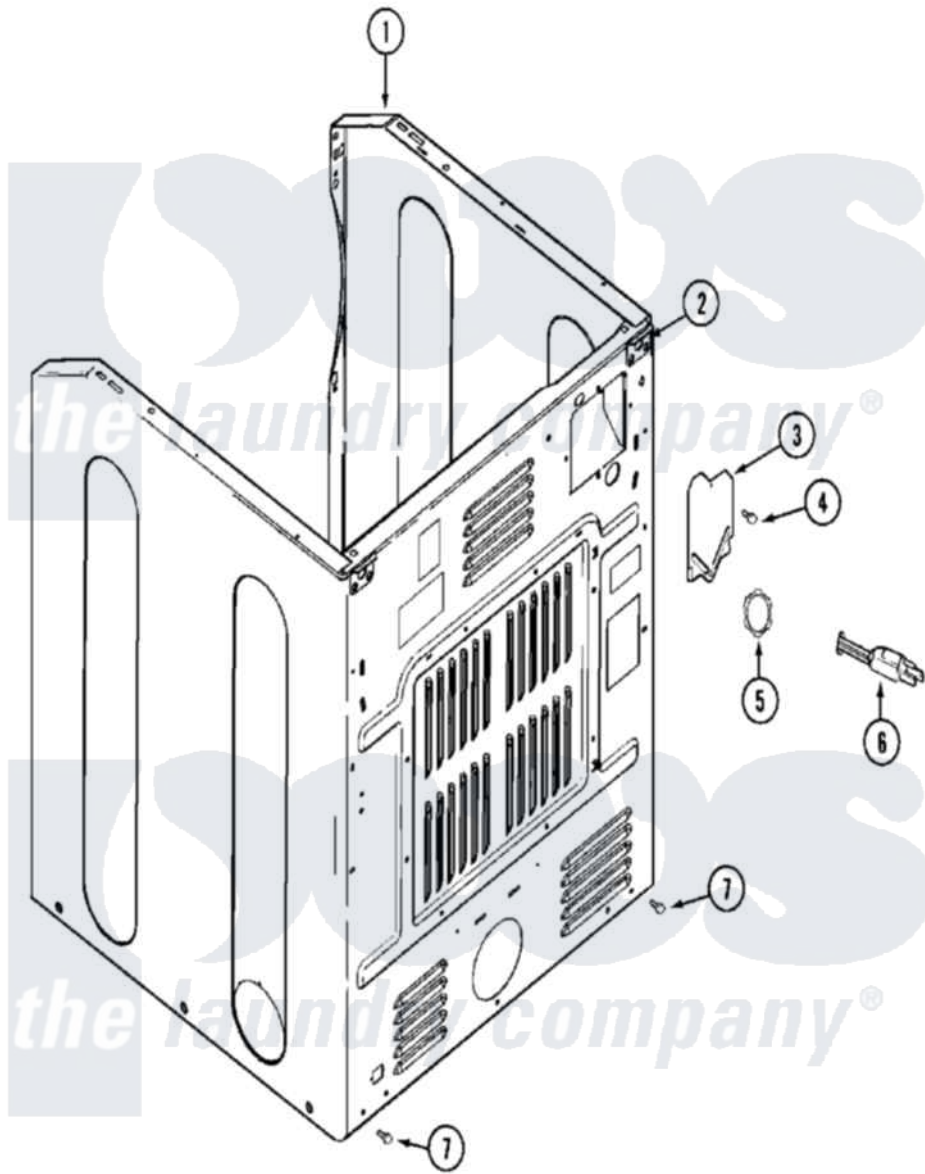

Maytag MDG21PRAWW 04 - CABINET-REAR

Maytag [Commercial Maytag MDG21PRAWW Dryer Parts](#) Parts Diagram 04 - CABINET-REAR
 Click on the part number to view part

Item	Original Part Number	Replaced By	Status	Part Description
001	NLA		Not Available	CABINET ASSY. (BSQ-AS PKD)
002	22001995			Screw Note: Screw, Tumbler Front And Shroud
"	22003367	22004095		Hinge, Plastic
003	33001795			Cover, Terminal Block
004	22001995			Screw Note: Screw, Tumbler Front And Shroud
005	33001425			Locknut, Eared For Canadian
006	22003062			Cord, Power
007	22001995			Screw Note: Screw, Tumbler Front And Shroud
008	33002053	211881		Grommet, Cord Part Not Used- Gas Models Only