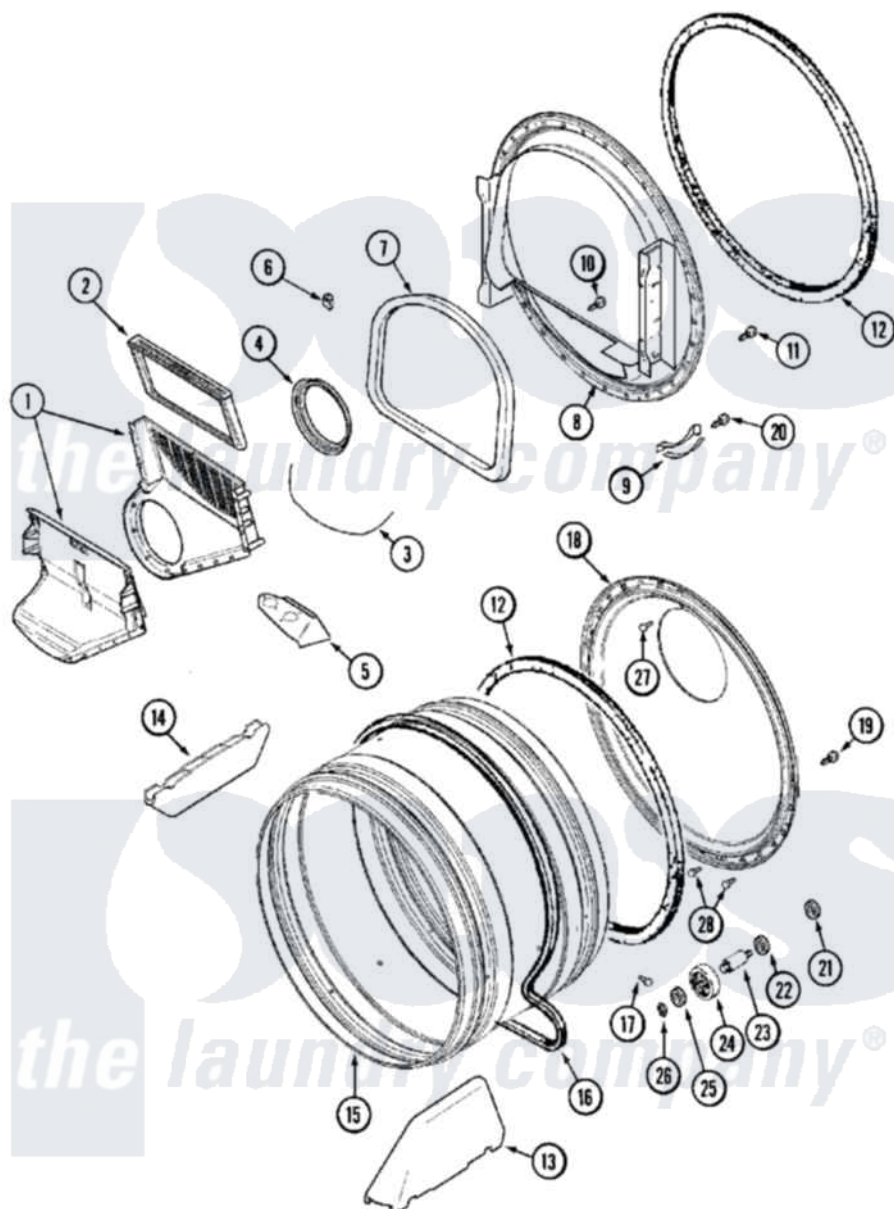

Maytag MDG21PRAWW 05 - TUMBLER

Maytag [Commercial Maytag MDG21PRAWW Dryer Parts](#) Parts Diagram 05 - TUMBLER
 Click on the part number to view part

Item	Original Part Number	Replaced By	Status	Part Description
001	33001799			Outlet Duct Assembly Note: Outlet Duct Assembly
002	33001804	33002790		Lint Filter
003	NLA		Not Available	SEAL, OUTLET DUCT
004	33001758	33002560		Seal, Blower
005	33001837			Cover, Thermostat
006	Y310376			Clip, Door Switch Harness
007	33001767			Seal, Shroud
008	33001802			Front, Tumbler
009	306508			Tumbler Bearing Kit ----W
010	NLA		Not Available	SCREW, OUTLET DUCT (PHILLIPS)
011	33001855	33002917		Screw, No.10-16
012	33001807			Seal, Tumbler
013	33001756	33002032		Baffle
014	33001755			Baffle
015	33001794	33001889		Tumbler

016	33001777	33002535	V-Belt
017	33001788	33002973	Screw, No.9-15 X 1.00 Hx WS
018	33001801		Back, Tumbler
019	33002190		SCrew, C BraCe, BraCket, Cabinet
020	210720		Rivet, Bearing To Tumbler Fmt
021	33001443		Nut, Hex
022	Y313347	312535	Washer, Vault Mounting Brk.
023	Y312948	6-3129480	Shaft- Tumbler
024	Y303373	12001541	Drum Roller/Washer Assembly--W
025	312535		Washer, Vault Mounting Brk.
026	410233	9703438	Ring-Retrn
027	210932		Screw, No.8 X 9/16 Ctsk Note: Screw, Inlet Duct
028	22001996	3370225	Screw