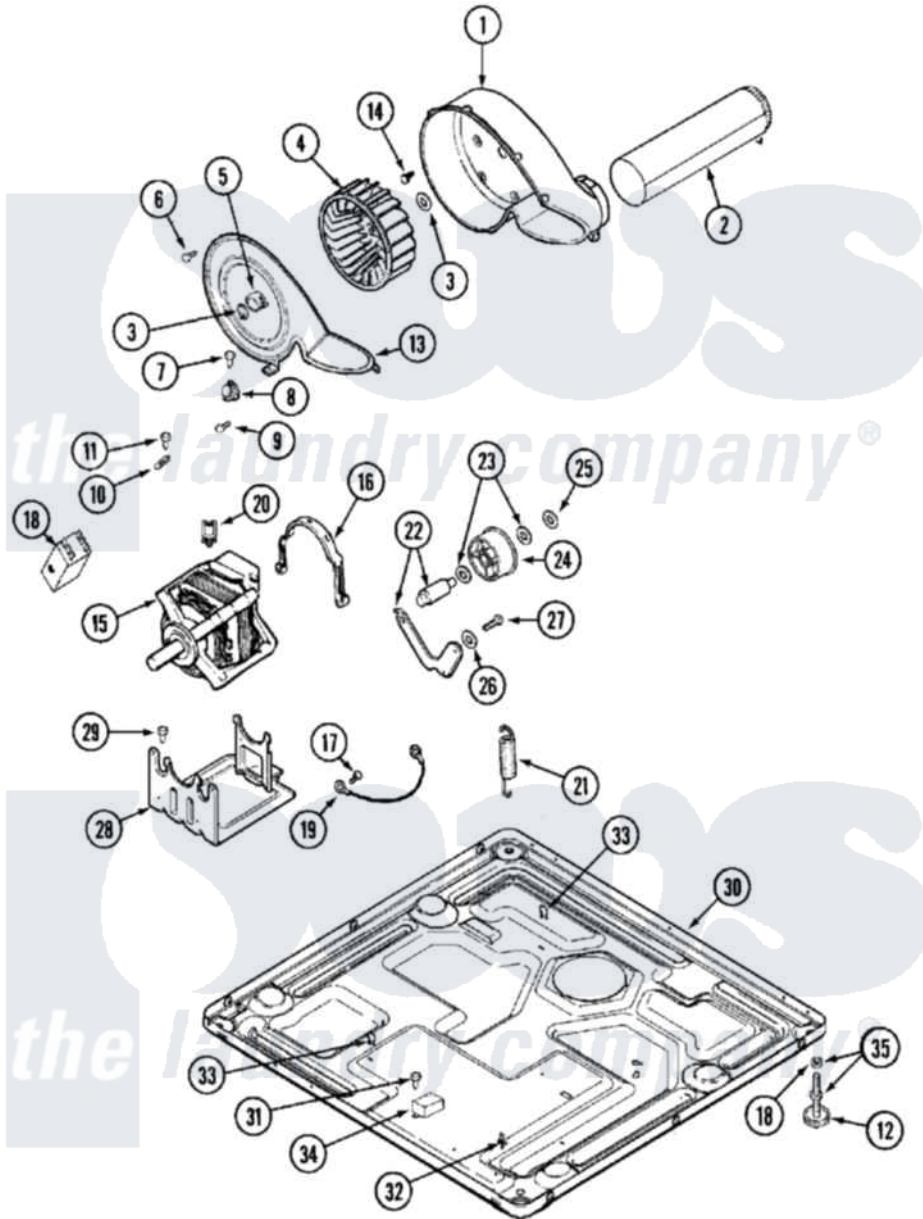

# Maytag MDG21PRAWW 08 - MOTOR DRIVE

Maytag [Commercial Maytag MDG21PRAWW Dryer Parts](#) Parts Diagram 08 - MOTOR DRIVE  
 Click on the part number to view part

Item	Original Part Number	Replaced By	Status	Part Description
001	<a href="#">33001789</a>			Housing, Blower
002	<a href="#">22001995</a>			Screw Note: Screw, Tumbler Front And Shroud
"	<a href="#">33001800</a>			Duct Assembly, Exhaust
003	410233	<a href="#">9703438</a>		Ring-Retrn
004	<a href="#">33001790</a>			Wheel, Blower
"	<a href="#">33002797</a>			Wheel, Blower
005	<a href="#">312967</a>			Clamp, Blower Housing
006	33001855	<a href="#">33002917</a>		Screw, No.10-16
007	<a href="#">Y313561</a>			Screw----NA
008	<a href="#">303392</a>			Thermostat, Cycling
"	<a href="#">33303391</a>			Thermostat, Cycling
009	22001996	<a href="#">3370225</a>		Screw
010	<a href="#">33001762</a>			Fuse, Thermal
011	NLA		Not Available	SCREW, THERMAL CUT-OFF
012	<a href="#">Y314137</a>			Foot, Rubber
013	33001796	<a href="#">33002711</a>		Cover, Blower Housing